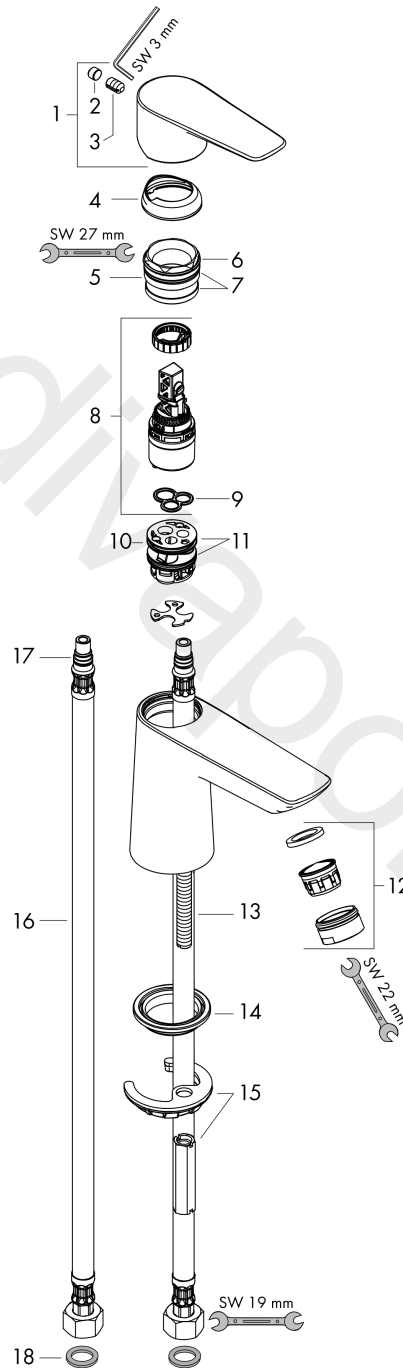

**Talis E**  
**Single lever basin mixer 80 with push-open waste set**  
 Surfaces: Article Number: **71701000**

**Exploded Drawing**

Year of production: **10/15 - 04/17**

**Talis E**  
**Single lever basin mixer 80 with push-open waste set**  
 Surfaces: Article Number: **71701000**

### Spare part list

Year of production: **10/15 - 04/17**

Pos.	Description	Article Number	Price	PU
1	handle	92687000	£ 51,00	1
2	screw cover	95704000	£ 3,30	1
3	hollow set screw M6x10 DIN 916	96029000	£ 3,30	1
4	flange	92625000	£ 35,00	1
5	nut	92689000	£ 25,00	1
6	O-ring 25x1,5	98146000	£ 3,30	1
7	O-ring 27x1,5	92527000	£ 13,30	1
8	cartridge, assy	97685000	£ 64,00	1
9	seal	98865000	£ 35,00	1
10	adapter for cartridge	98866000	£ 35,00	1
11	O-ring 23x2	98398000	£ 3,30	1
12	aerator M24x1 (5 l/min)	13185000	£ 22,30	1
13	screw M8 x 68	97736000	£ 6,10	1
14	seal Ø 42	98722000	£ 6,10	1
15	fixing set	96016000	£ 35,00	1
16	connection hose 450 mm M8x0,75 G3/8	97206000	£ 35,00	1
17	O-ring 7x1,5	98422000	£ 3,30	1
18	sealing set	95581000	£ 6,10	1
a	push-open waste set	50100000	£ 78,00	1