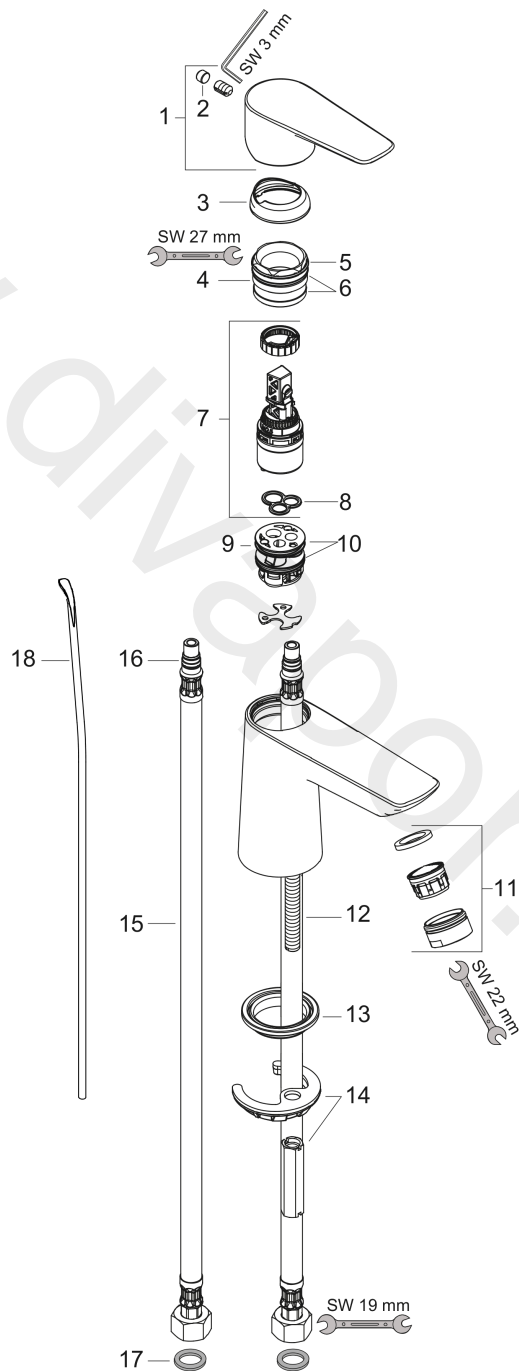

Talis E
Single lever basin mixer 80 with pop-up waste set
 Surfaces: Article Number: **71700000**

Exploded Drawing

Year of production: **10/15 - 04/17**

Talis E
Single lever basin mixer 80 with pop-up waste set
 Surfaces: Article Number: **71700000**

Spare part list

Year of production: **10/15 - 04/17**

Pos.	Description	Article Number	Price	PU
1	handle	92687000	£ 51,00	1
2	screw cover	95704000	£ 3,30	1
3	flange	92625000	£ 35,00	1
4	nut	92689000	£ 25,00	1
5	O-ring 25x1,5	98146000	£ 3,30	1
6	O-ring 27x1,5	92527000	£ 13,30	1
7	cartridge, assy	97685000	£ 64,00	1
8	seal	98865000	£ 35,00	1
9	adapter for cartridge	98866000	£ 35,00	1
10	O-ring 23x2	98398000	£ 3,30	1
11	aerator M24x1 (5 l/min)	13185000	£ 22,30	1
12	screw M8 x 68	97736000	£ 6,10	1
13	seal Ø 42	98722000	£ 6,10	1
14	fixing set	96016000	£ 35,00	1
15	connection hose 450 mm M8x0,75 G3/8	97206000	£ 35,00	1
16	O-ring 7x1,5	98422000	£ 3,30	1
17	sealing set	95581000	£ 6,10	1
18	pull rod	96657000	£ 13,30	1
a	pop up waste	94139000	£ 96,00	1