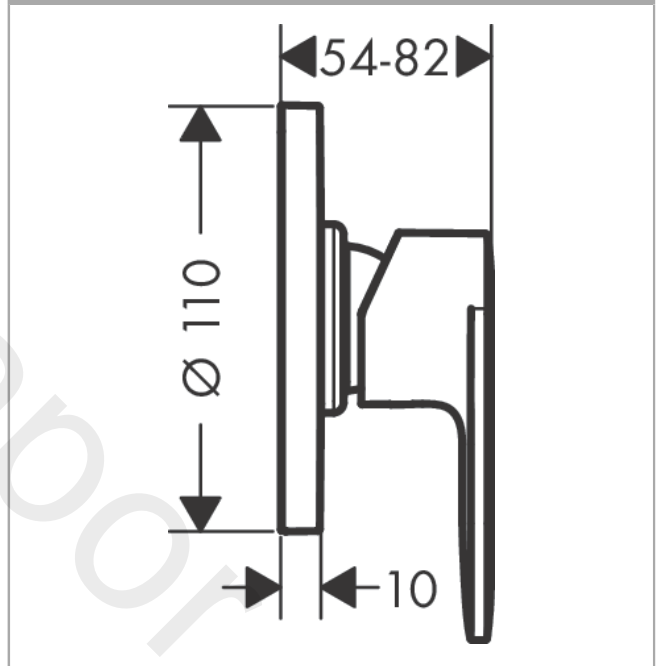

LMH Vernis
Shower mixer set for concealed installation
 Finish: **Chrome** Article Number: **71671000**

Description

product features

- consists of: single lever shower mixer, basic set
- 1 function
- maximum flow rate at 3 bar: 28,7 l/min
- ceramic cartridge
- temperature limitation adjustable
- min. operating pressure: 1 bar
- max. operating pressure: 10 bar
- connection type: basic set

Product image

Scale drawing

Flowchart

LMH Vernis
 Shower mixer set for concealed installation
 Finish: **Chrome** Article Number: **71671000**

Exploded Drawing

Year of production: >07/21

LMH Vernis
Shower mixer set for concealed installation
 Finish: **Chrome** Article Number: **71671000**

Spare part list

Year of production: >07/21

Pos.	Description	Article Number	Price	PU
1	-	94862000	£ 35,00	1
2	screw cover	96338000	£ 3,30	1
3	escutcheon	93468000	£ 51,00	1
4	hollow screw	96065000	£ 6,10	1
5	holder for escutcheon	93467000	£ 13,30	1
6	flange	96348000	£ 13,30	1
a	extension set 28 mm shower mixer	32698000	£ 137,00	1