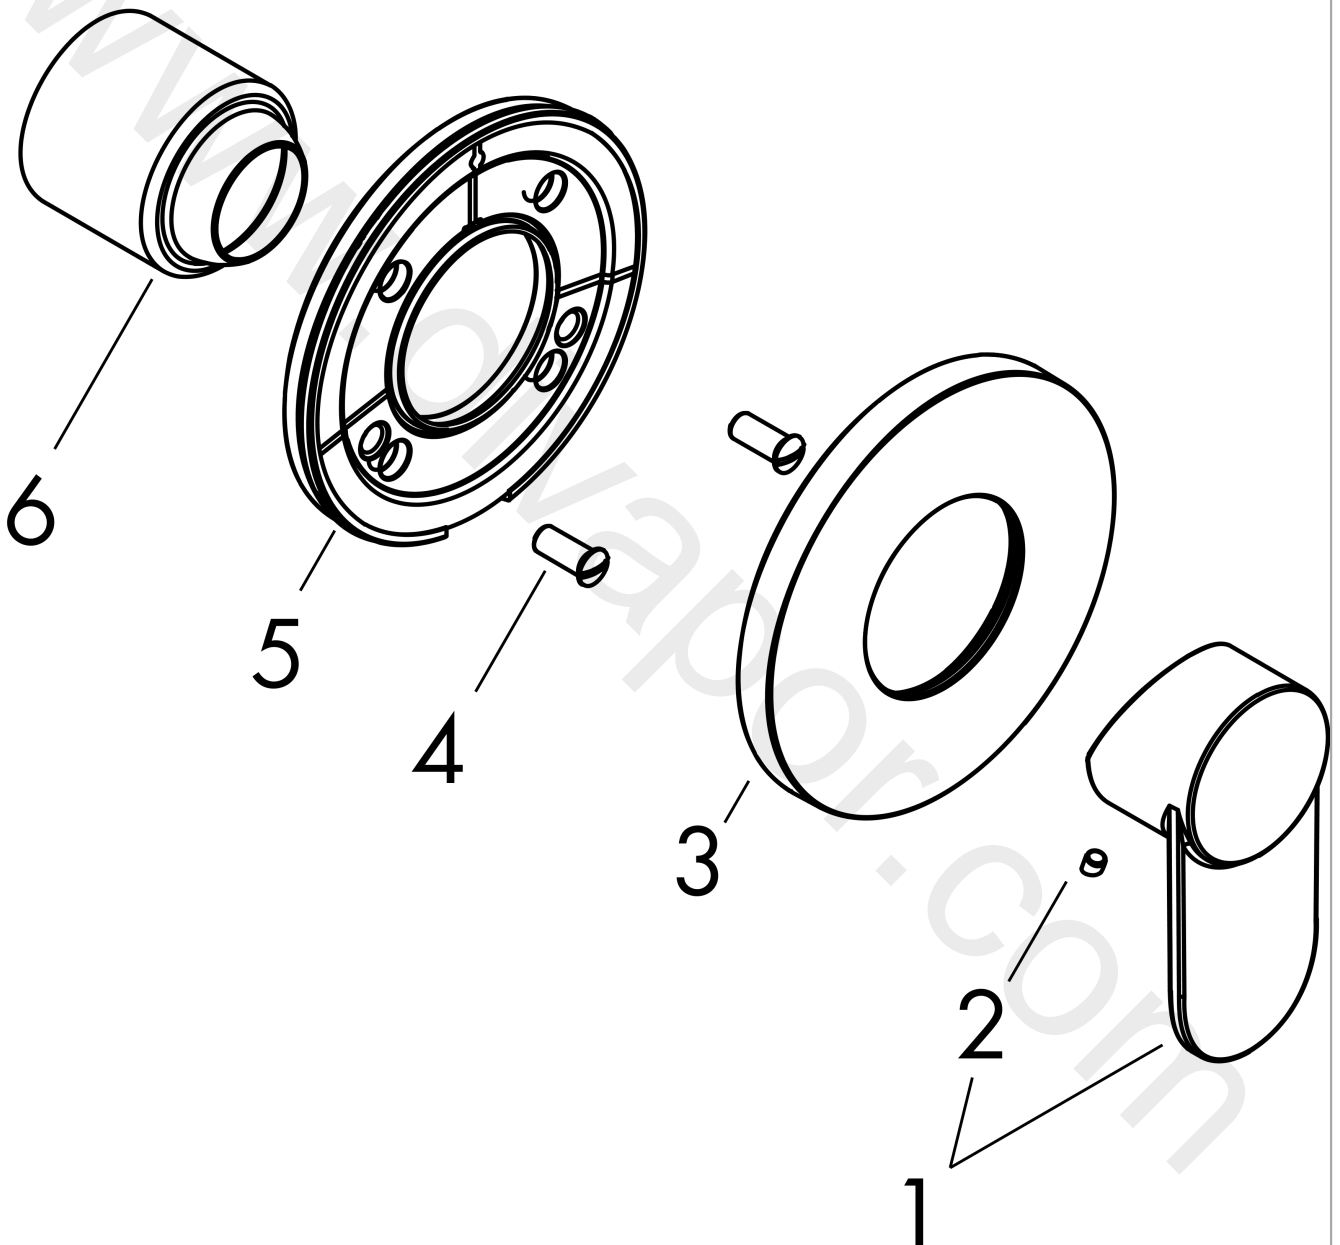

LMH Vernis
Shower mixer set for concealed installation
 Finish: **Chrome** Article Number: **71671000**

Description

product features

- consists of: single lever shower mixer, basic set
- 1 function
- maximum flow rate at 3 bar: 28,7 l/min
- ceramic cartridge
- temperature limitation adjustable
- min. operating pressure: 1 bar
- max. operating pressure: 10 bar
- connection type: basic set

Product image

Scale drawing

Flowchart

LMH Vernis
 Shower mixer set for concealed installation
 Finish: **Chrome** Article Number: **71671000**

Exploded Drawing

Year of production: >07/21

LMH Vernis
Shower mixer set for concealed installation
 Finish: **Chrome** Article Number: **71671000**

Spare part list

Year of production: >07/21

Pos.	Description	Article Number	Price	PU
1	-	94862000	£ 35,00	1
2	screw cover	96338000	£ 3,30	1
3	escutcheon	93468000	£ 51,00	1
4	hollow screw	96065000	£ 6,10	1
5	holder for escutcheon	93467000	£ 13,30	1
6	flange	96348000	£ 13,30	1
a	extension set 28 mm shower mixer	32698000	£ 137,00	1