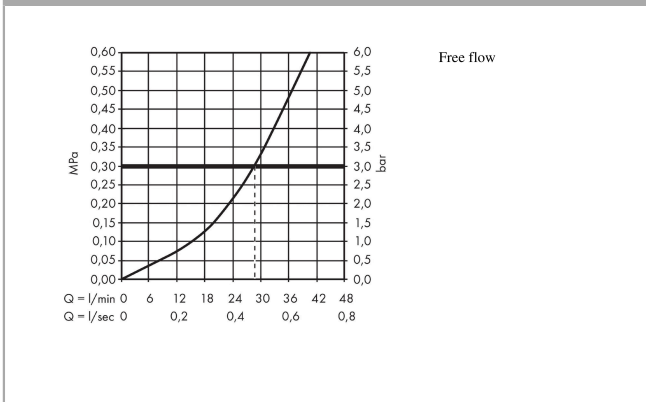

LMH Vernis
Shower mixer set for concealed installation
 Finish: **Chrome** Article Number: **71671000**

Description

product features

- consists of: single lever shower mixer, basic set
- 1 function
- maximum flow rate at 3 bar: 28,7 l/min
- ceramic cartridge
- temperature limitation adjustable
- min. operating pressure: 1 bar
- max. operating pressure: 10 bar
- connection type: basic set

Product image

Scale drawing

Flowchart

LMH Vernis
 Shower mixer set for concealed installation
 Finish: **Chrome** Article Number: **71671000**

Exploded Drawing

Year of production: >07/21

LMH Vernis
Shower mixer set for concealed installation
 Finish: **Chrome** Article Number: **71671000**