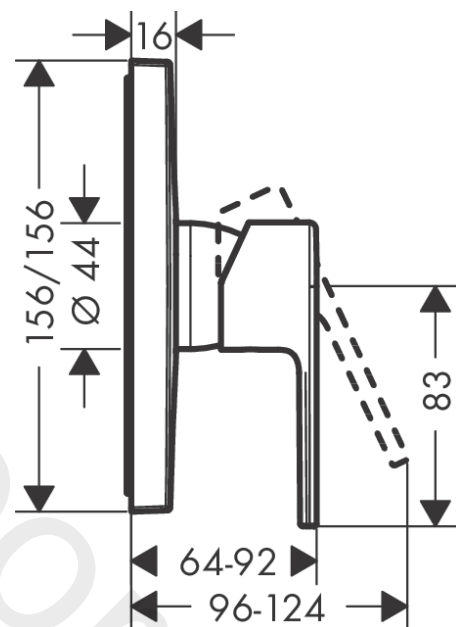

### Description

**product features**

- 1 function
- maximum flow rate at 3 bar: 29,3 l/min
- ceramic cartridge
- temperature limitation adjustable
- min. operating pressure: 1 bar
- max. operating pressure: 10 bar
- connection type: basic set

### Scale drawing

### Spare part list

Year of production: >06/21

Pos.	Description	Article Number	Price	PU
1	handle	93719670	£ 64,00	1
2	screw cover	96338000	£ 3,30	1
3	escutcheon	94299670	£ 118,00	1
4	O-ring 43x3	98418000	£ 3,30	1
5	sleeve	98790670	£ 51,00	1
6	holder for escutcheon	98793000	£ 43,00	1
7	set of fixing screws	96454000	£ 9,00	1
8	nut	98796000	£ 43,00	1
9	O-ring 30x1,5	98433000	£ 3,30	1
10	O-ring 39x1,5	98400000	£ 3,30	1
11	cartridge, assy	92730000	£ 35,00	1
12	locking screw for handle	95140000	£ 6,10	1
13	seal	95008000	£ 9,00	1
14	set of screws	96525000	£ 9,00	1
15	O-ring 16x2	98133000	£ 3,30	1
16	O-Ring 22x2	98185000	£ 3,30	1
17	flow limiter (22 l/min)	95884000	£ 13,30	1
18	noise reduction	96429000	£ 6,10	1
19	extension 25 mm	13595000	£ 75,00	1
20	set of fixing screws	97747000	£ 3,30	1
21	extension 22 mm	13593670	£ 82,00	1
a	concealed item	01800180	£ 163,00	1