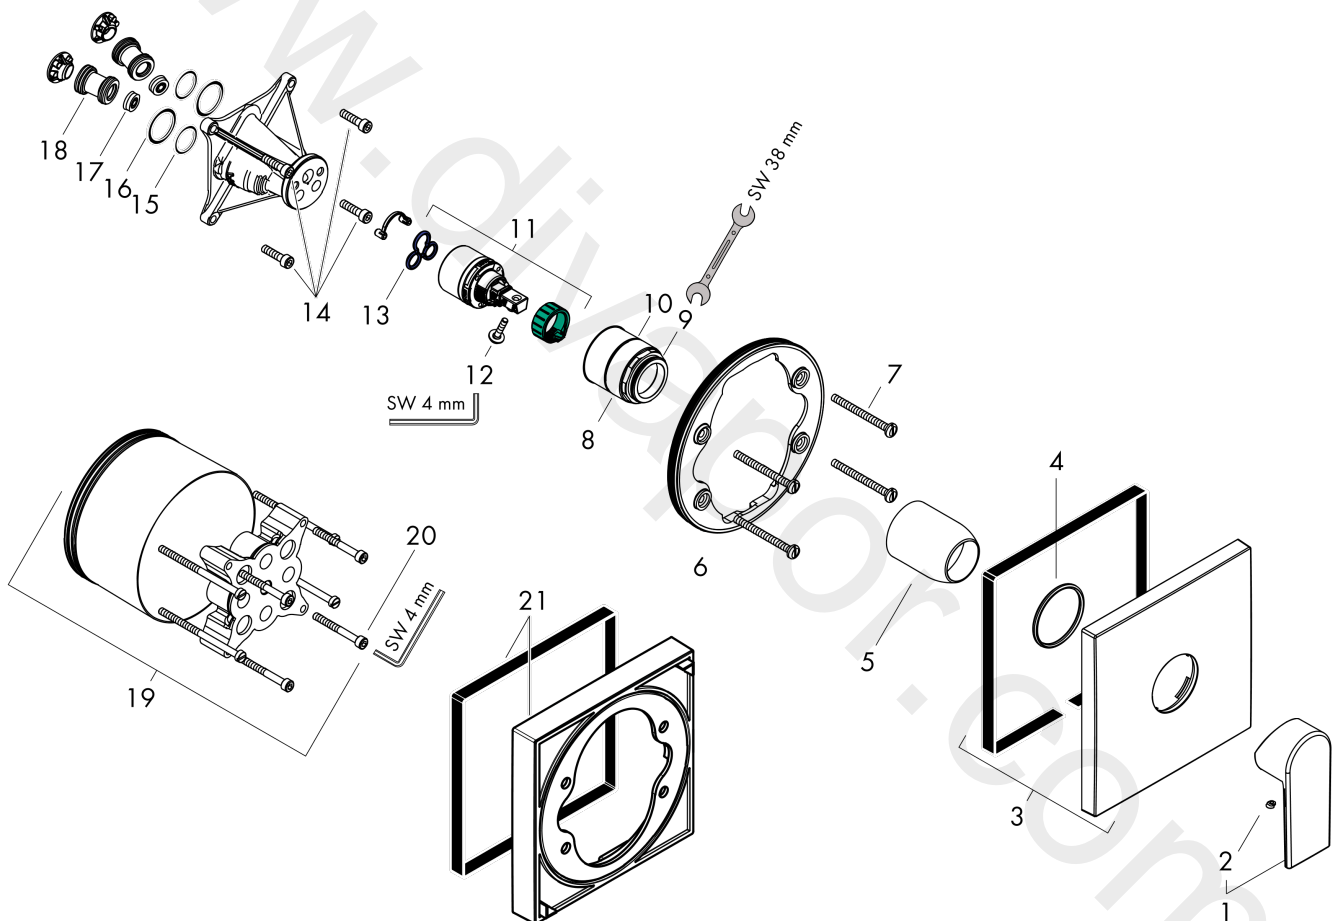

### Scale drawing

### Flowchart

**Vernis Shape**  
**Single lever shower mixer for concealed installation for iBox universal**  
 Finish: **Matt Black** Article Number: **71668670**

**Exploded Drawing**

Year of production: >06/21

## Vernis Shape

Single lever shower mixer for concealed installation for iBox universal

Finish: **Matt Black** Article Number: **71668670**

### Spare part list

Year of production: >06/21

Pos.	Description	Article Number	Price	PU
1	handle	93719670	£ 64,00	1
2	screw cover	96338000	£ 3,30	1
3	escutcheon	94299670	£ 118,00	1
4	O-ring 43x3	98418000	£ 3,30	1
5	sleeve	98790670	£ 51,00	1
6	holder for escutcheon	98793000	£ 43,00	1
7	set of fixing screws	96454000	£ 9,00	1
8	nut	98796000	£ 43,00	1
9	O-ring 30x1,5	98433000	£ 3,30	1
10	O-ring 39x1,5	98400000	£ 3,30	1
11	cartridge, assy	92730000	£ 35,00	1
12	locking screw for handle	95140000	£ 6,10	1
13	seal	95008000	£ 9,00	1
14	set of screws	96525000	£ 9,00	1
15	O-ring 16x2	98133000	£ 3,30	1
16	O-Ring 22x2	98185000	£ 3,30	1
17	flow limiter (22 l/min)	95884000	£ 13,30	1
18	noise reduction	96429000	£ 6,10	1
19	extension 25 mm	13595000	£ 75,00	1
20	set of fixing screws	97747000	£ 3,30	1
21	extension 22 mm	13593670	£ 82,00	1
a	concealed item	01800180	£ 163,00	1