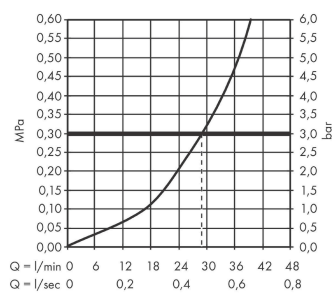

Vernis Shape
Single lever shower mixer for concealed installation for iBox universal
Finish: **Matt Black** Article Number: **71668670**

Description

product features

- 1 function
- maximum flow rate at 3 bar: 29,3 l/min
- ceramic cartridge
- temperature limitation adjustable
- min. operating pressure: 1 bar
- max. operating pressure: 10 bar
- connection type: basic set

Article Details

Price excl. VAT 159,80 £

Product image

Scale drawing

Flowchart