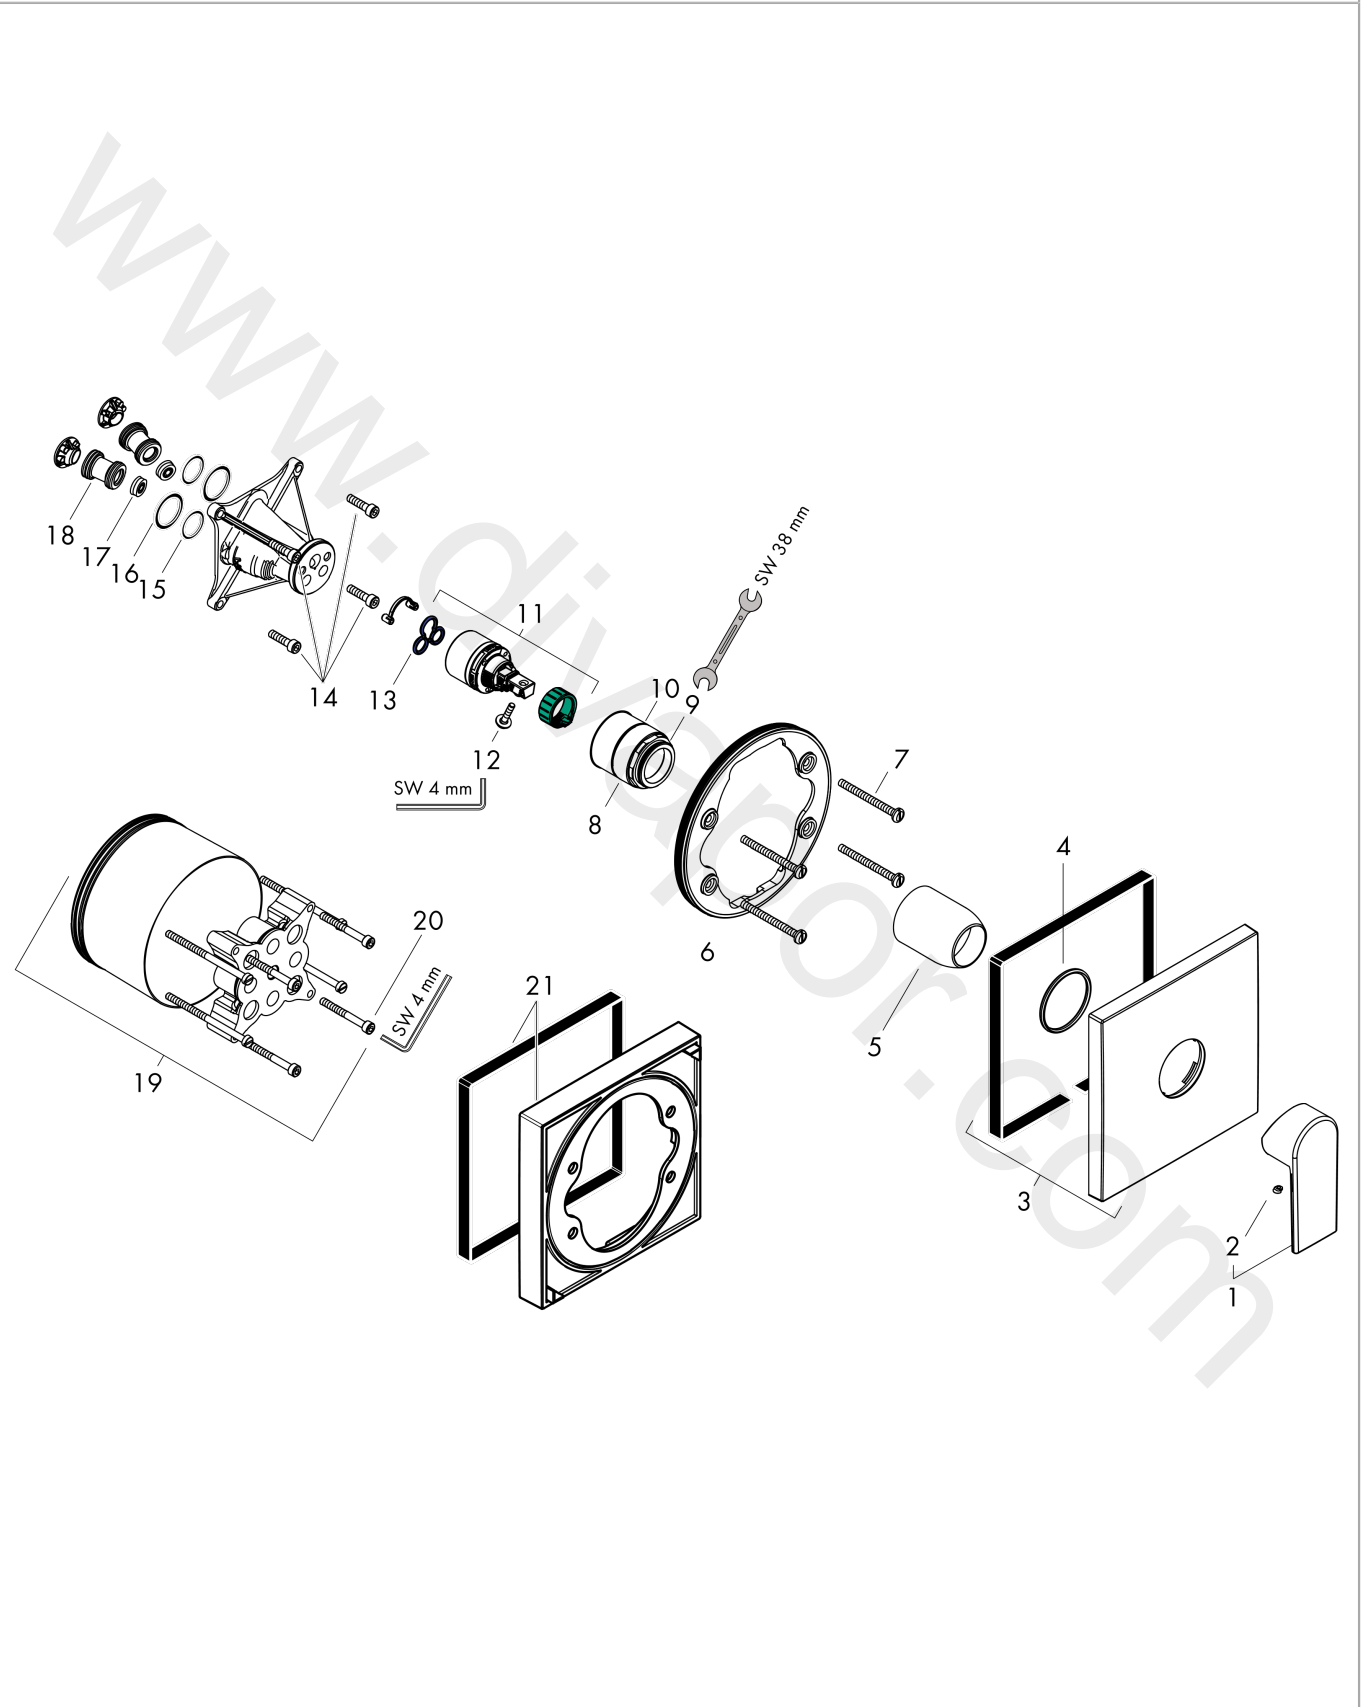

**Vernis Shape**  
**Single lever shower mixer for concealed installation for iBox universal**  
 Finish: **Chrome** Article Number: **71668000**

**Description**

**product features**

- 1 function
- maximum flow rate at 3 bar: 29,3 l/min
- ceramic cartridge
- temperature limitation adjustable
- min. operating pressure: 1 bar
- max. operating pressure: 10 bar
- connection type: basic set

**Article Details**

Price excl. VAT 114,17 £

**Product image**

**Scale drawing**

**Flowchart**

**Vernis Shape**  
**Single lever shower mixer for concealed installation for iBox universal**  
 Finish: **Chrome** Article Number: **71668000**

## Vernis Shape

Single lever shower mixer for concealed installation for iBox universal

Finish: **Chrome** Article Number: **71668000**

### Spare part list

Year of production: >06/21

Pos.	Description	Article Number	Price	PU
1	handle	93719000	£ 43,00	1
2	screw cover	96338000	£ 3,30	1
3	escutcheon	94299000	£ 79,00	1
4	O-ring 43x3	98418000	£ 3,30	1
5	sleeve	98790000	£ 35,00	1
6	holder for escutcheon	98793000	£ 43,00	1
7	set of fixing screws	96454000	£ 9,00	1
8	nut	98796000	£ 43,00	1
9	O-ring 30x1,5	98433000	£ 3,30	1
10	O-ring 39x1,5	98400000	£ 3,30	1
11	cartridge, assy	92730000	£ 35,00	1
12	locking screw for handle	95140000	£ 6,10	1
13	seal	95008000	£ 9,00	1
14	set of screws	96525000	£ 9,00	1
15	O-ring 16x2	98133000	£ 3,30	1
16	O-Ring 22x2	98185000	£ 3,30	1
17	flow limiter (22 l/min)	95884000	£ 13,30	1
18	noise reduction	96429000	£ 6,10	1
19	extension 25 mm	13595000	£ 75,00	1
20	set of fixing screws	97747000	£ 3,30	1
21	extension 22 mm	13593000	£ 79,00	1
a	concealed item	01800180	£ 163,00	1