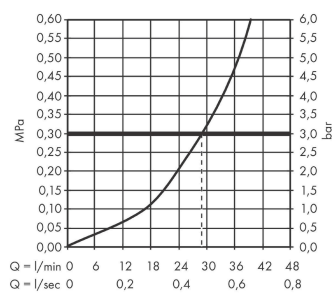

**Vernis Shape**  
**Single lever shower mixer for concealed installation for iBox universal**  
 Finish: **Chrome** Article Number: **71668000**

**Description**

**product features**

- 1 function
- maximum flow rate at 3 bar: 29,3 l/min
- ceramic cartridge
- temperature limitation adjustable
- min. operating pressure: 1 bar
- max. operating pressure: 10 bar
- connection type: basic set

**Article Details**

Price excl. VAT 114,17 £

**Product image**

**Scale drawing**

**Flowchart**

**Vernis Shape**  
**Single lever shower mixer for concealed installation for iBox universal**  
 Finish: **Chrome** Article Number: **71668000**