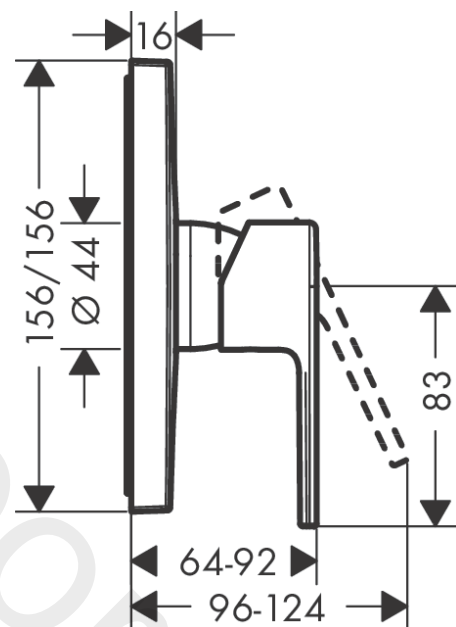

**Vernis Shape**  
**Single lever shower mixer for concealed installation for iBox universal**  
 Finish: **Chrome** Article Number: **71668000**

**Description**

**product features**

- 1 function
- maximum flow rate at 3 bar: 29,3 l/min
- ceramic cartridge
- temperature limitation adjustable
- min. operating pressure: 1 bar
- max. operating pressure: 10 bar
- connection type: basic set

**Article Details**

Price excl. VAT 114,17 £

**Product image**

**Scale drawing**

**Flowchart**

**Vernis Shape**  
**Single lever shower mixer for concealed installation for iBox universal**  
 Finish: **Chrome** Article Number: **71668000**

**Exploded Drawing**

Year of production: >06/21

### Spare part list

Year of production: >06/21

Pos.	Description	Article Number	Price	PU
1	handle	93719000	£ 43,00	1
2	screw cover	96338000	£ 3,30	1
3	escutcheon	94299000	£ 79,00	1
4	O-ring 43x3	98418000	£ 3,30	1
5	sleeve	98790000	£ 35,00	1
6	holder for escutcheon	98793000	£ 43,00	1
7	set of fixing screws	96454000	£ 9,00	1
8	nut	98796000	£ 43,00	1
9	O-ring 30x1,5	98433000	£ 3,30	1
10	O-ring 39x1,5	98400000	£ 3,30	1
11	cartridge, assy	92730000	£ 35,00	1
12	locking screw for handle	95140000	£ 6,10	1
13	seal	95008000	£ 9,00	1
14	set of screws	96525000	£ 9,00	1
15	O-ring 16x2	98133000	£ 3,30	1
16	O-Ring 22x2	98185000	£ 3,30	1
17	flow limiter (22 l/min)	95884000	£ 13,30	1
18	noise reduction	96429000	£ 6,10	1
19	extension 25 mm	13595000	£ 75,00	1
20	set of fixing screws	97747000	£ 3,30	1
21	extension 22 mm	13593000	£ 79,00	1
a	concealed item	01800180	£ 163,00	1