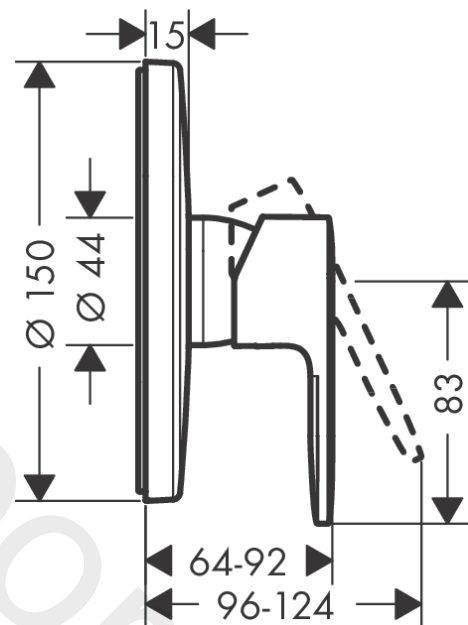

#### product features

- 1 function
- maximum flow rate at 3 bar: 29,3 l/min
- ceramic cartridge
- temperature limitation adjustable
- min. operating pressure: 1 bar
- max. operating pressure: 10 bar
- connection type: basic set

### Scale drawing