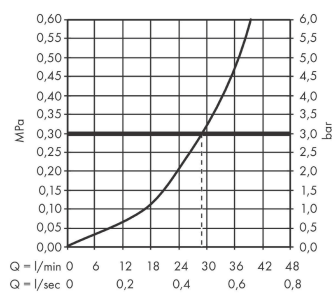

Vernis Blend

Single lever shower mixer for concealed installation for iBox universal

Finish: **Matt Black** Article Number: **71667670**

Description

product features

- 1 function
- maximum flow rate at 3 bar: 29,3 l/min
- ceramic cartridge
- temperature limitation adjustable
- min. operating pressure: 1 bar
- max. operating pressure: 10 bar
- connection type: basic set

Article Details

Price excl. VAT

138,80 £

Product image

Scale drawing

Flowchart