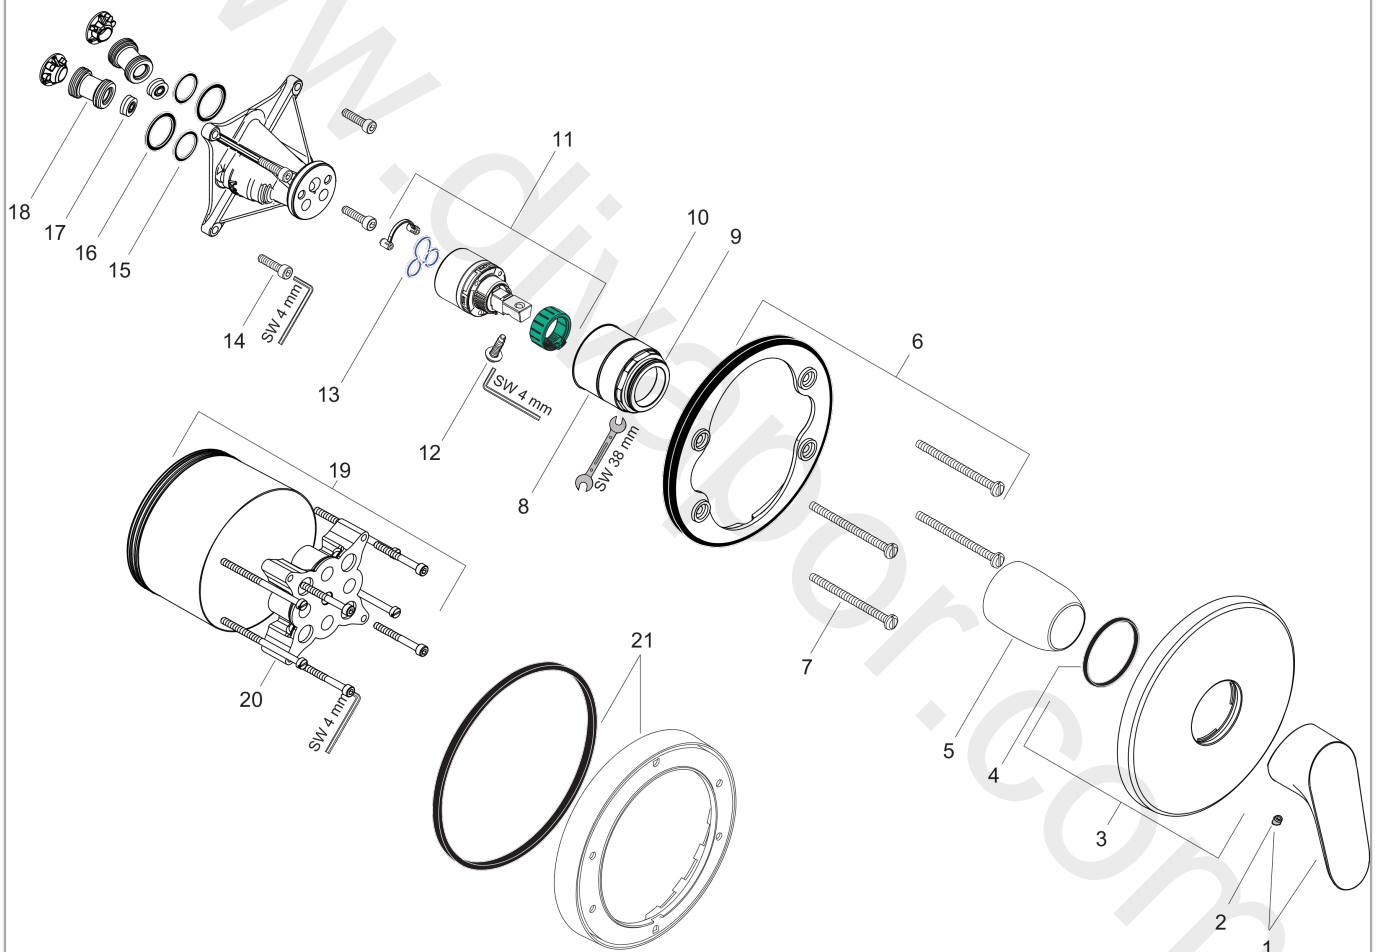

#### product features

- 1 function
- maximum flow rate at 3 bar: 29,3 l/min
- ceramic cartridge
- temperature limitation adjustable
- min. operating pressure: 1 bar
- max. operating pressure: 10 bar
- connection type: basic set

### Scale drawing

### Flowchart

**Vernis Blend**  
**Single lever shower mixer for concealed installation for iBox universal**  
 Finish: **Matt Black** Article Number: **71667670**

**Exploded Drawing**

Year of production: >06/22

### Spare part list

Year of production: >06/22

Pos.	Description	Article Number	Price	PU
1	handle	93715670	£ 64,00	1
2	screw cover	96338000	£ 3,30	1
3	escutcheon Ø 150 mm	98792670	£ 96,00	1
4	O-ring 43x3	98418000	£ 3,30	1
5	sleeve	98790670	£ 51,00	1
6	holder for escutcheon	98793000	£ 43,00	1
7	set of fixing screws	96454000	£ 9,00	1
8	nut	98796000	£ 43,00	1
9	O-ring 30x1,5	98433000	£ 3,30	1
10	O-ring 39x1,5	98400000	£ 3,30	1
11	cartridge, assy	92730000	£ 35,00	1
12	locking screw for handle	95140000	£ 6,10	1
13	seal	95008000	£ 9,00	1
14	set of screws	96525000	£ 9,00	1
15	O-ring 16x2	98133000	£ 3,30	1
16	O-Ring 22x2	98185000	£ 3,30	1
17	flow limiter (22 l/min)	95884000	£ 13,30	1
18	noise reduction	96429000	£ 6,10	1
19	extension 25 mm	13595000	£ 75,00	1
20	set of fixing screws	97747000	£ 3,30	1
21	extension 22 mm (Ø 150 mm)	13597670	£ 100,80	1
a	concealed item	01800180	£ 163,00	1