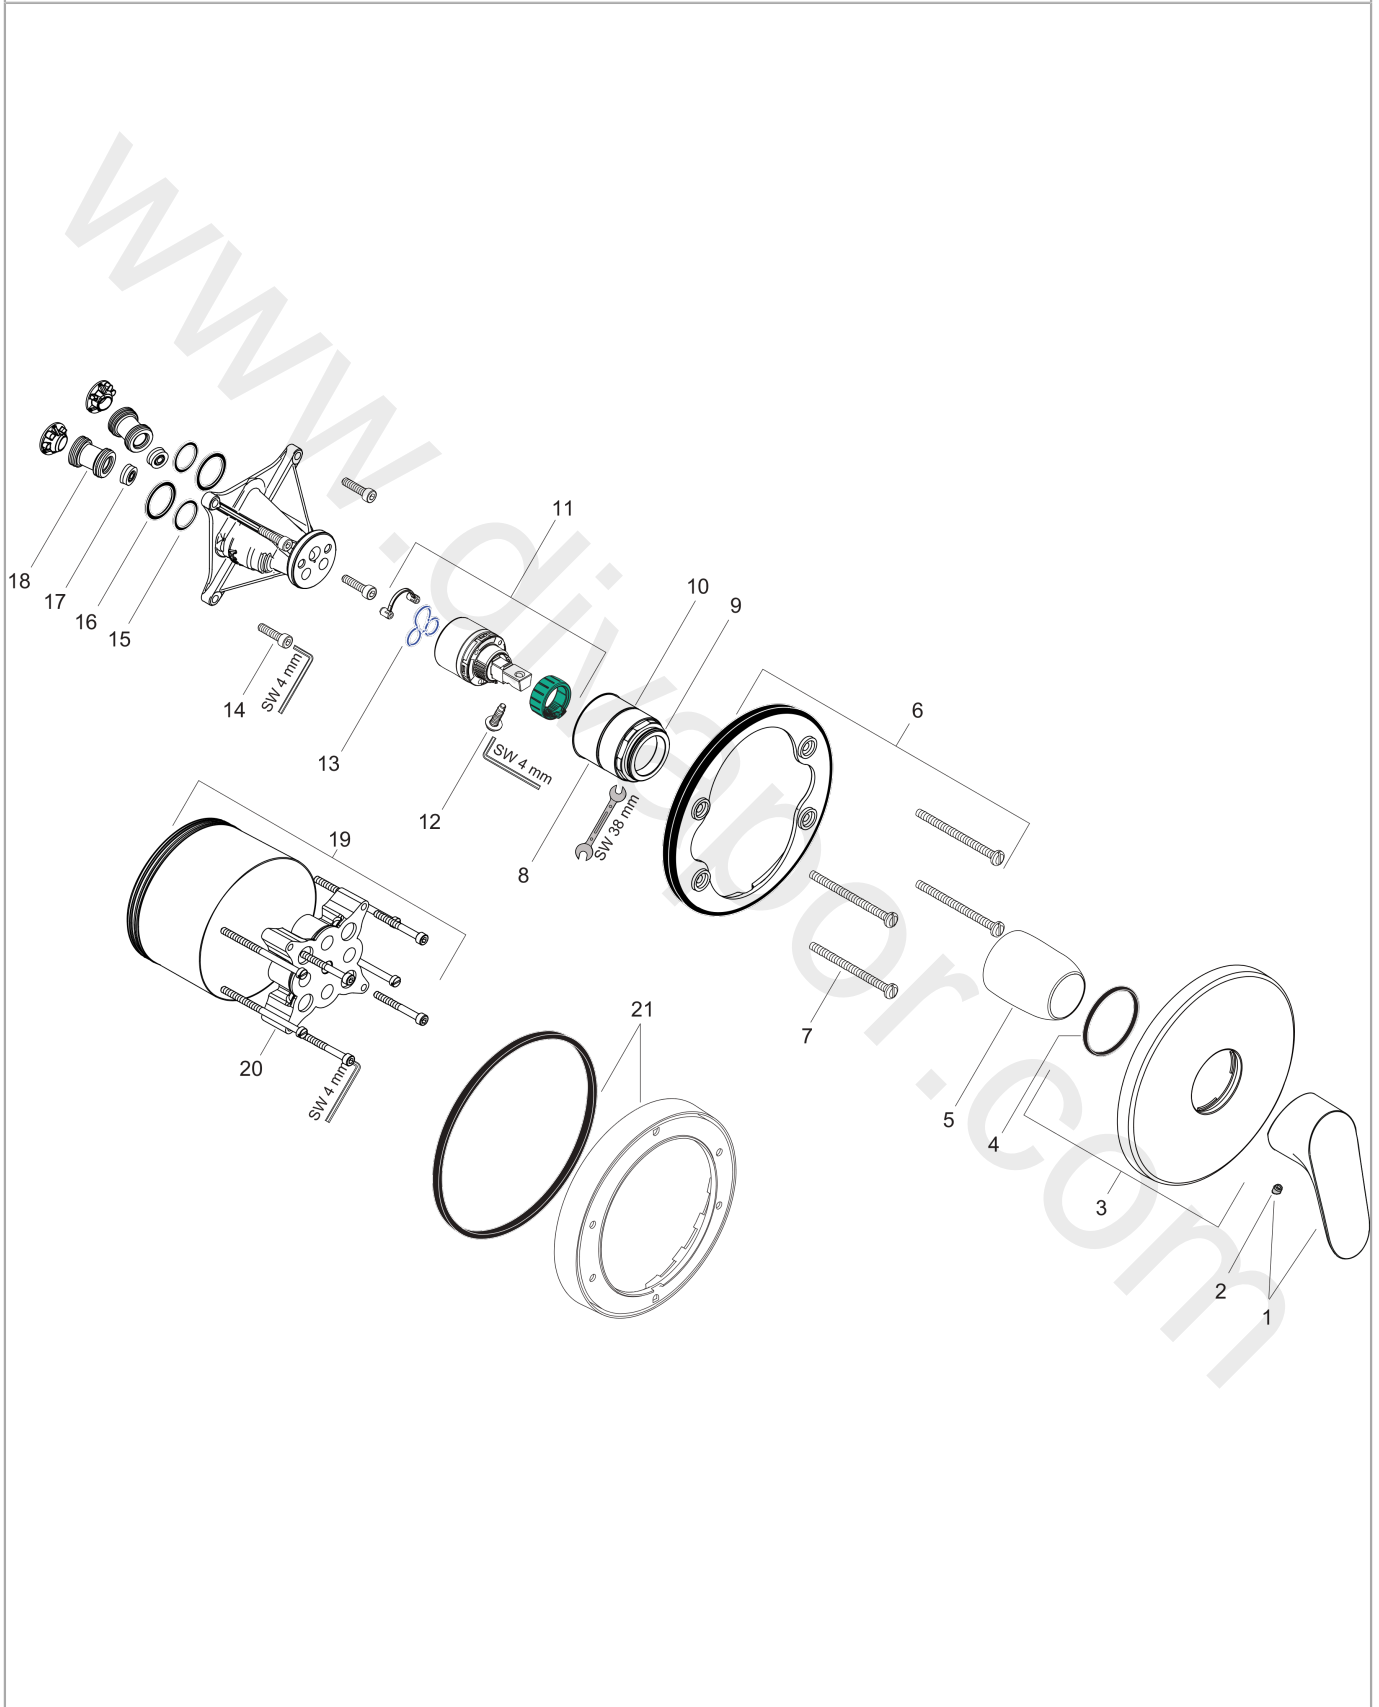

Vernis Blend
Single lever shower mixer for concealed installation for iBox universal
 Finish: **Chrome** Article Number: **71667000**

Description

product features

- 1 function
- maximum flow rate at 3 bar: 29,3 l/min
- ceramic cartridge
- temperature limitation adjustable
- min. operating pressure: 1 bar
- max. operating pressure: 10 bar
- connection type: basic set

Article Details

Price excl. VAT 99,17 £

Product image

Scale drawing

Flowchart

Vernis Blend
Single lever shower mixer for concealed installation for iBox universal
 Finish: **Chrome** Article Number: **71667000**

Exploded Drawing

Year of production: >06/22

Vernis Blend

Single lever shower mixer for concealed installation for iBox universal

Finish: **Chrome** Article Number: **71667000**

Spare part list

Year of production: >06/22

Pos.	Description	Article Number	Price	PU
1	handle	93715000	£ 43,00	1
2	screw cover	96338000	£ 3,30	1
3	escutcheon Ø 150 mm	98792000	£ 64,00	1
4	O-ring 43x3	98418000	£ 3,30	1
5	sleeve	98790000	£ 35,00	1
6	holder for escutcheon	98793000	£ 43,00	1
7	set of fixing screws	96454000	£ 9,00	1
8	nut	98796000	£ 43,00	1
9	O-ring 30x1,5	98433000	£ 3,30	1
10	O-ring 39x1,5	98400000	£ 3,30	1
11	cartridge, assy	92730000	£ 35,00	1
12	locking screw for handle	95140000	£ 6,10	1
13	seal	95008000	£ 9,00	1
14	set of screws	96525000	£ 9,00	1
15	O-ring 16x2	98133000	£ 3,30	1
16	O-Ring 22x2	98185000	£ 3,30	1
17	flow limiter (22 l/min)	95884000	£ 13,30	1
18	noise reduction	96429000	£ 6,10	1
19	extension 25 mm	13595000	£ 75,00	1
20	set of fixing screws	97747000	£ 3,30	1
21	extension 22 mm (Ø 150 mm)	13597000	£ 72,00	1
a	concealed item	01800180	£ 163,00	1