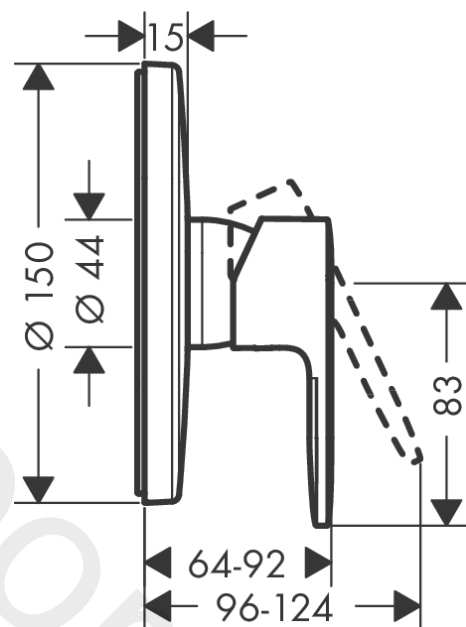

Vernis Blend
Single lever shower mixer for concealed installation for iBox universal
 Finish: **Chrome** Article Number: **71667000**

Description

product features

- 1 function
- maximum flow rate at 3 bar: 29,3 l/min
- ceramic cartridge
- temperature limitation adjustable
- min. operating pressure: 1 bar
- max. operating pressure: 10 bar
- connection type: basic set

Article Details

Price excl. VAT 99,17 £

Product image

Scale drawing

Flowchart

Vernis Blend
Single lever shower mixer for concealed installation for iBox universal
 Finish: **Chrome** Article Number: **71667000**

Exploded Drawing

Year of production: >06/22

Vernis Blend

Single lever shower mixer for concealed installation for iBox universal

Finish: **Chrome** Article Number: **71667000**

Spare part list

Year of production: >06/22

Pos.	Description	Article Number	Price	PU
1	handle	93715000	£ 43,00	1
2	screw cover	96338000	£ 3,30	1
3	escutcheon Ø 150 mm	98792000	£ 64,00	1
4	O-ring 43x3	98418000	£ 3,30	1
5	sleeve	98790000	£ 35,00	1
6	holder for escutcheon	98793000	£ 43,00	1
7	set of fixing screws	96454000	£ 9,00	1
8	nut	98796000	£ 43,00	1
9	O-ring 30x1,5	98433000	£ 3,30	1
10	O-ring 39x1,5	98400000	£ 3,30	1
11	cartridge, assy	92730000	£ 35,00	1
12	locking screw for handle	95140000	£ 6,10	1
13	seal	95008000	£ 9,00	1
14	set of screws	96525000	£ 9,00	1
15	O-ring 16x2	98133000	£ 3,30	1
16	O-Ring 22x2	98185000	£ 3,30	1
17	flow limiter (22 l/min)	95884000	£ 13,30	1
18	noise reduction	96429000	£ 6,10	1
19	extension 25 mm	13595000	£ 75,00	1
20	set of fixing screws	97747000	£ 3,30	1
21	extension 22 mm (Ø 150 mm)	13597000	£ 72,00	1
a	concealed item	01800180	£ 163,00	1