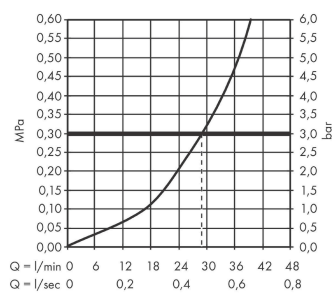

Vernis Blend
Single lever shower mixer for concealed installation for iBox universal
 Finish: **Chrome** Article Number: **71667000**

Description

product features

- 1 function
- maximum flow rate at 3 bar: 29,3 l/min
- ceramic cartridge
- temperature limitation adjustable
- min. operating pressure: 1 bar
- max. operating pressure: 10 bar
- connection type: basic set

Article Details

Price excl. VAT 99,17 £

Product image

Scale drawing

Flowchart

Vernis Blend
Single lever shower mixer for concealed installation for iBox universal
 Finish: **Chrome** Article Number: **71667000**