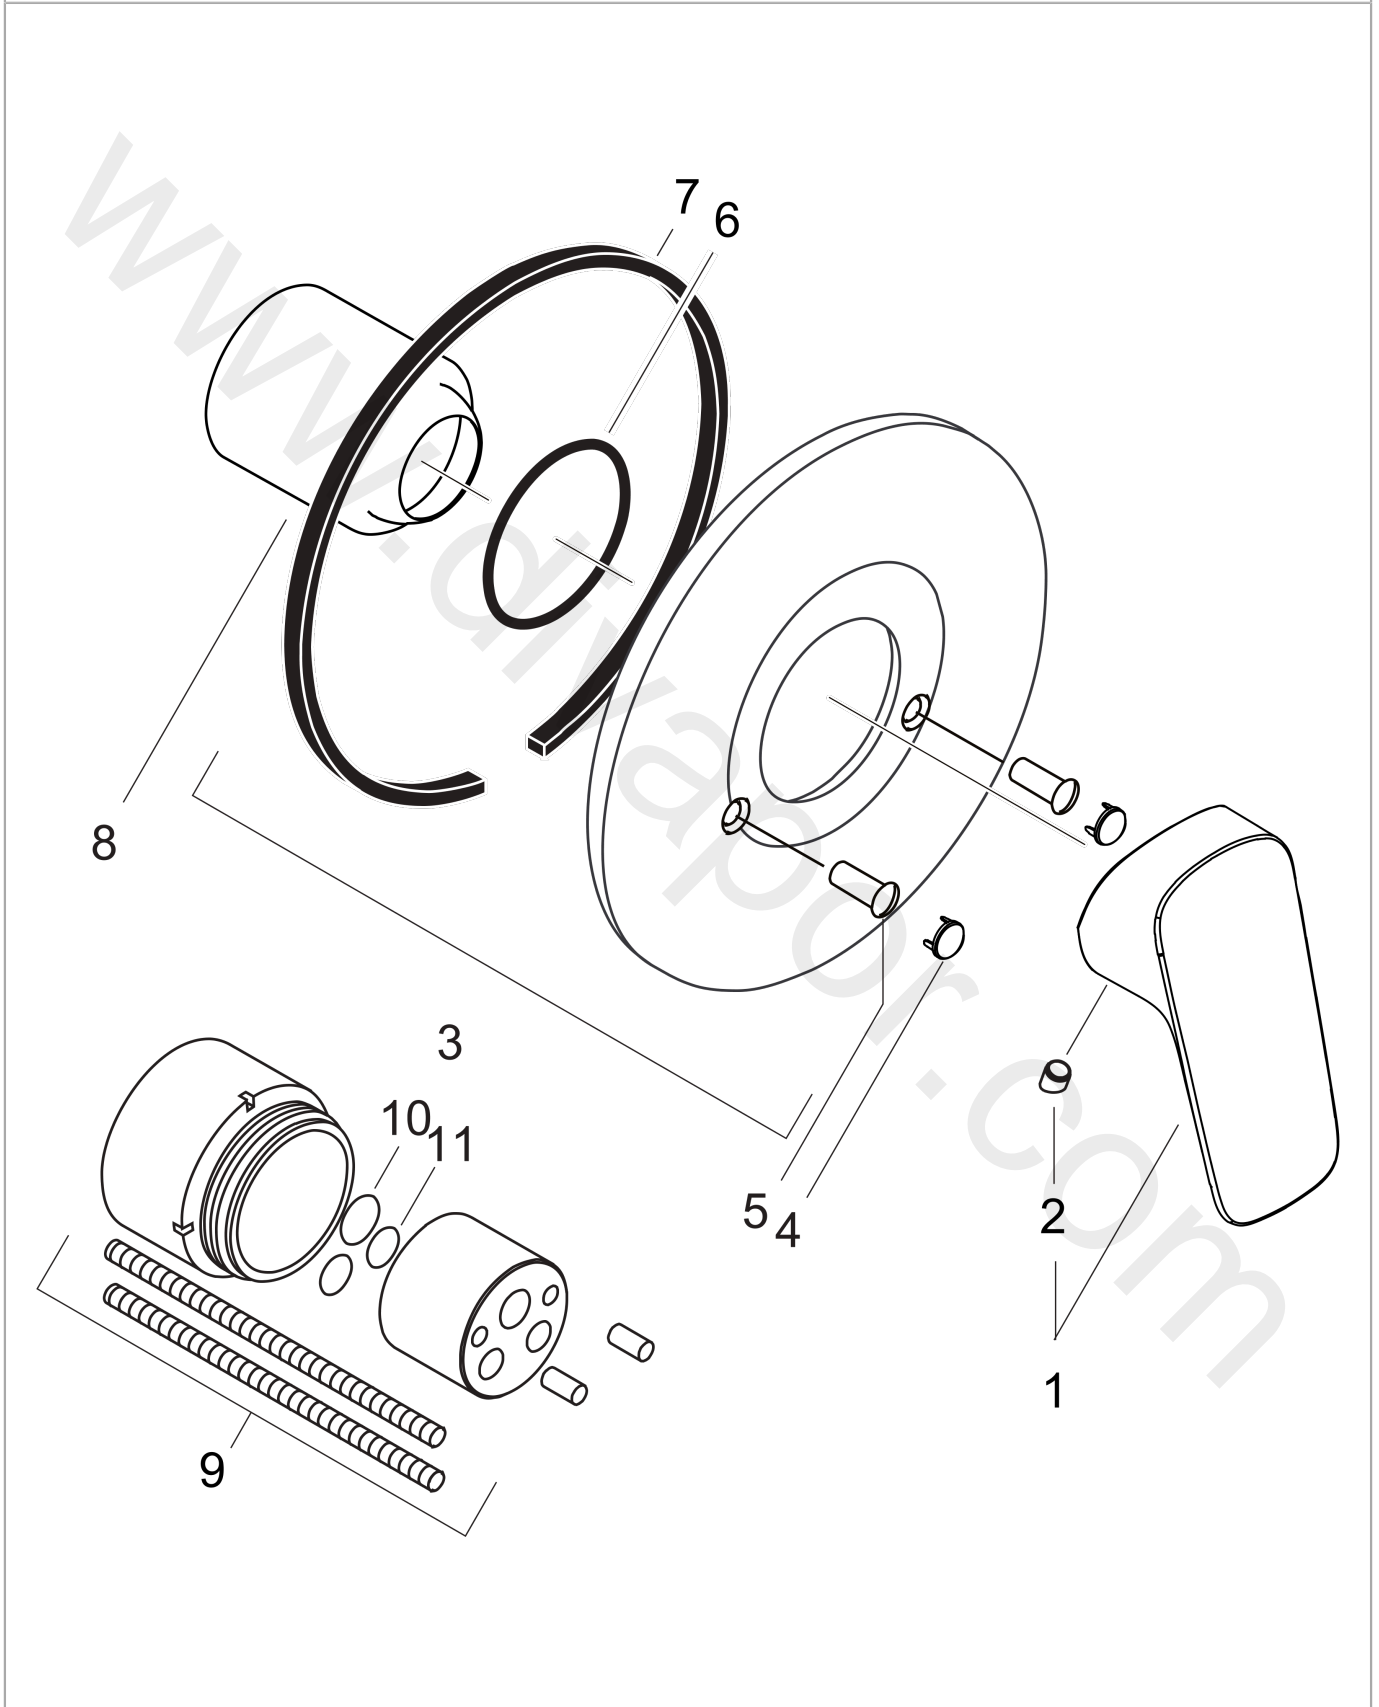

#### Scale drawing

#### Flowchart

Logis  
 Shower mixer set for concealed installation  
 Finish: **Chrome** Article Number: **71666000**

Exploded Drawing

Year of production: >04/15

**Logis**

**Shower mixer set for concealed installation**

Finish: **Chrome** Article Number: **71666000**

**Spare part list**

Year of production: >04/15

Pos.	Description	Article Number	Price	PU
1	handle	92224000	£ 51,00	1
2	screw cover	96338000	£ 3,30	1
3	escutcheon Ø 150 mm	96555000	£ 64,00	1
4	cover cap	95433000	£ 6,10	1
5	hollow screw	96065000	£ 6,10	1
6	O-Ring 48x3	95508000	£ 3,30	1
7	seal	97737000	£ 9,00	1
8	flange	96348000	£ 13,30	1
9	extension set 28 mm shower mixer	32698000	£ 137,00	1
10	O-ring 12x1,5	98430000	£ 3,30	1
11	O-ring 10x2	98170000	£ 3,30	1
a	base body	13620180	£ 179,00	1