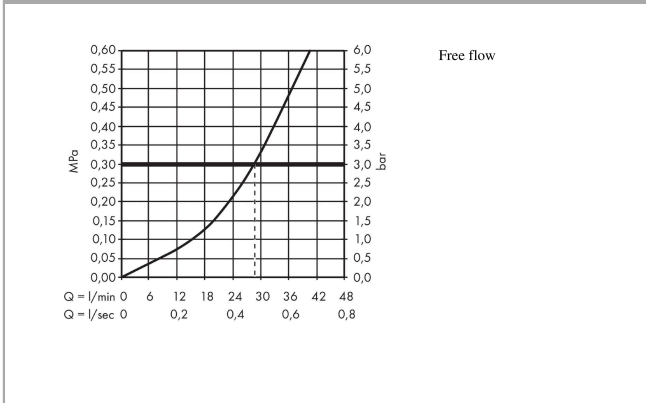

Logis

Shower mixer set for concealed installation

Finish: **Chrome** Article Number: **71666000**

Description

product features

- consists of: single lever shower mixer, basic set
- 1 function
- maximum flow rate at 3 bar: 27 l/min
- ceramic cartridge
- connection type: basic set

Article Details

Price excl. VAT

150,83 £

Certificates / Sustainability

Product image

Scale drawing

Flowchart