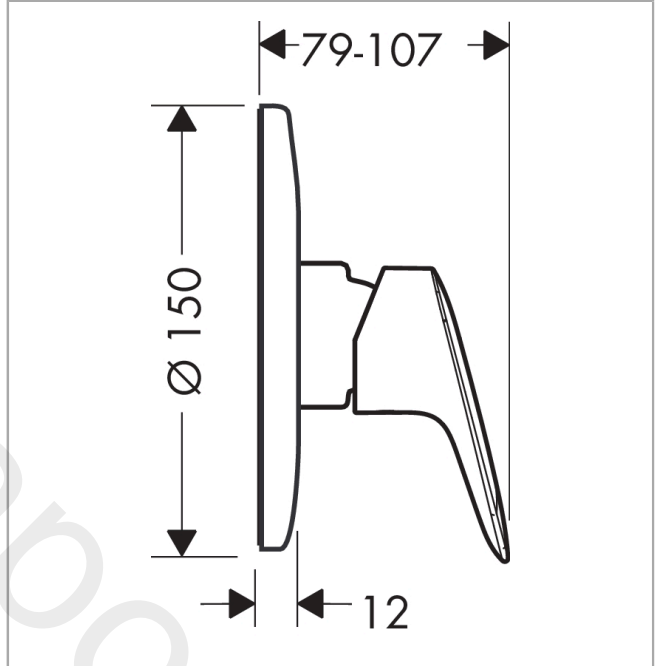

Scale drawing