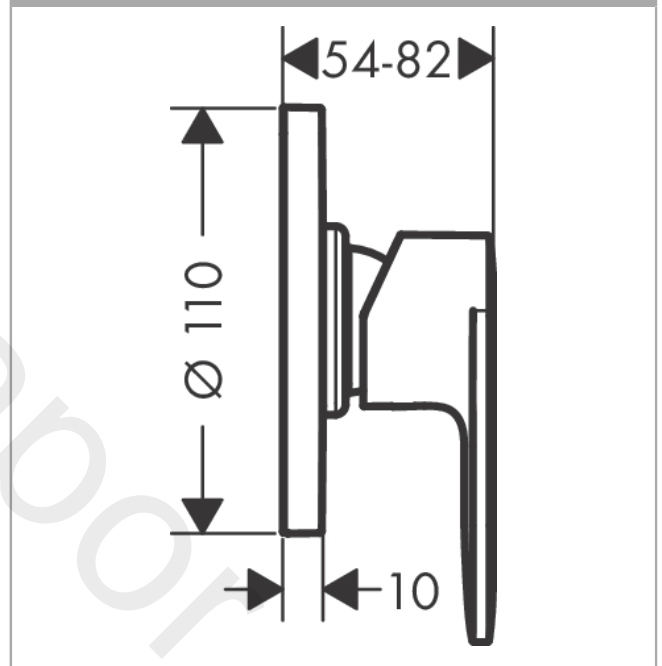

Vernis Blend
Shower mixer set for concealed installation
Finish: **Matt Black** Article Number: **71663670**

Description

product features

- consists of: single lever shower mixer, basic set
- 1 function
- maximum flow rate at 3 bar: 28,7 l/min
- ceramic cartridge
- temperature limitation adjustable
- min. operating pressure: 1 bar
- max. operating pressure: 10 bar
- connection type: basic set

Article Details

Price excl. VAT 204,20 £

Product image

Scale drawing

Vernis Blend
Shower mixer set for concealed installation
 Finish: **Matt Black** Article Number: **71663670**

Exploded Drawing

Year of production: >04/22

Vernis Blend
Shower mixer set for concealed installation
 Finish: **Matt Black** Article Number: **71663670**

Spare part list

Year of production: >04/22

Pos.	Description	Article Number	Price	PU
1	base body	13620180	£ 179,00	1
2	-	72648670	£ 240,00	1