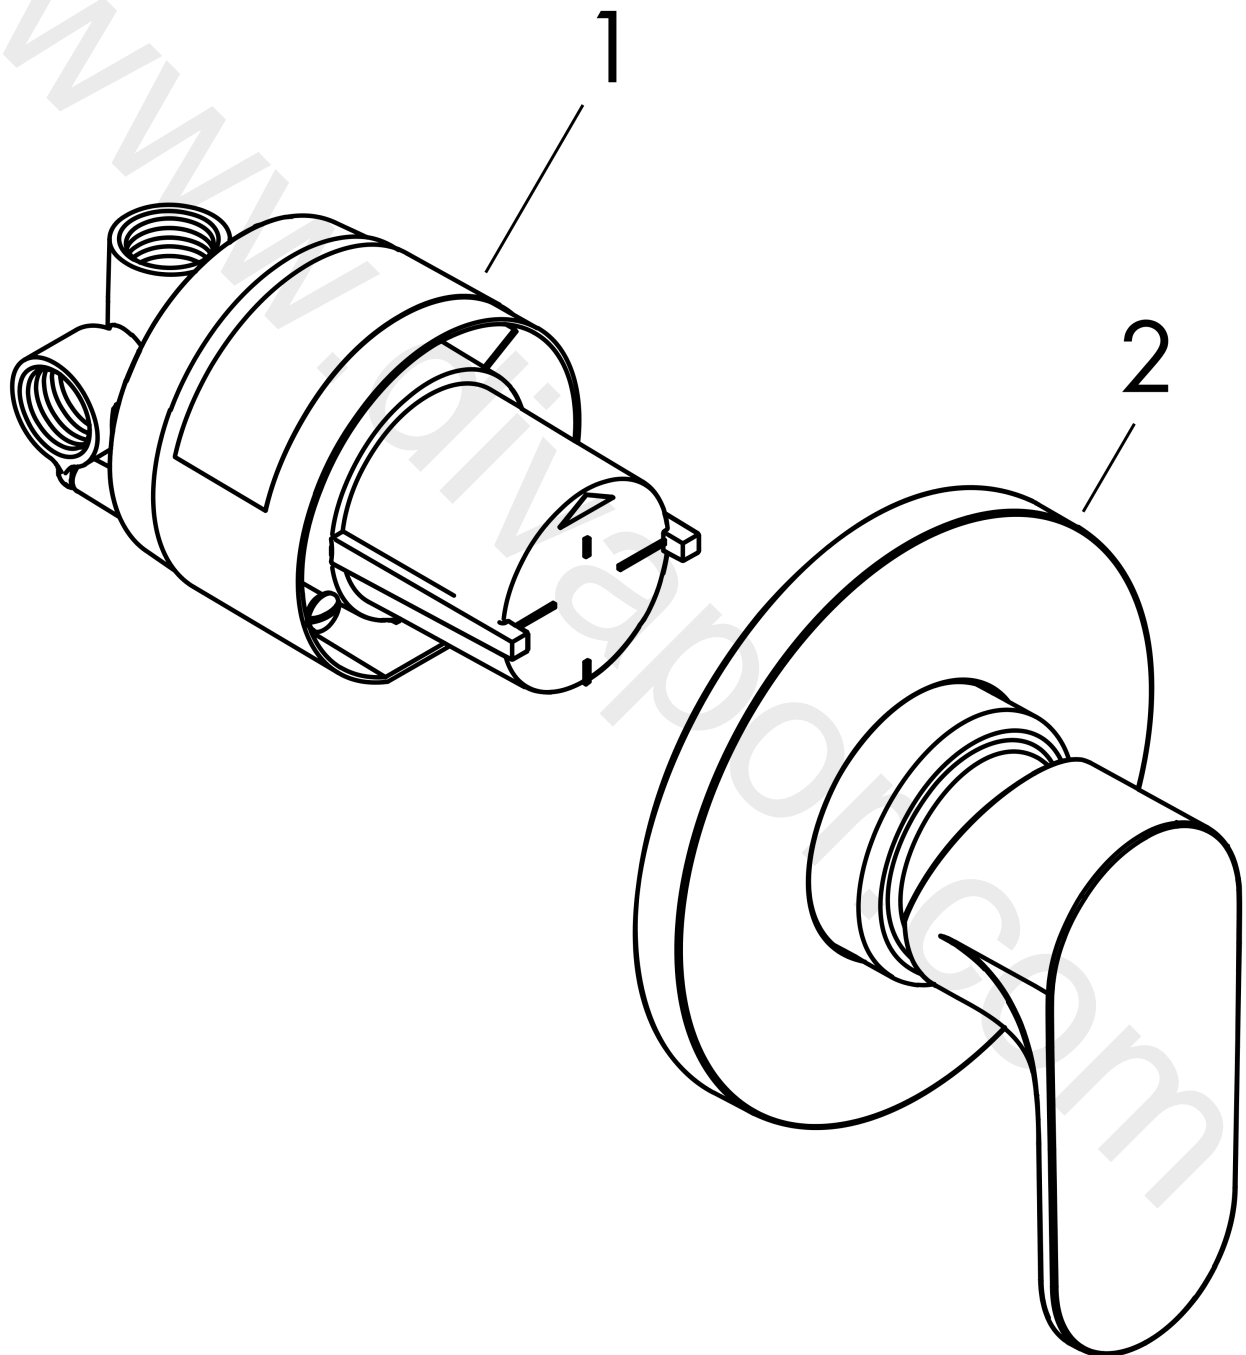

Vernis Blend
Shower mixer set for concealed installation
Finish: **Matt Black** Article Number: **71663670**

Description

product features

- consists of: single lever shower mixer, basic set
- 1 function
- maximum flow rate at 3 bar: 28,7 l/min
- ceramic cartridge
- temperature limitation adjustable
- min. operating pressure: 1 bar
- max. operating pressure: 10 bar
- connection type: basic set

Article Details

Price excl. VAT 204,20 £

Product image

Scale drawing

Vernis Blend
Shower mixer set for concealed installation
 Finish: **Matt Black** Article Number: **71663670**

Exploded Drawing

Year of production: >04/22

Vernis Blend
Shower mixer set for concealed installation
 Finish: **Matt Black** Article Number: **71663670**

Spare part list

Year of production: >04/22

Pos.	Description	Article Number	Price	PU
1	base body	13620180	£ 179,00	1
2	-	72648670	£ 240,00	1