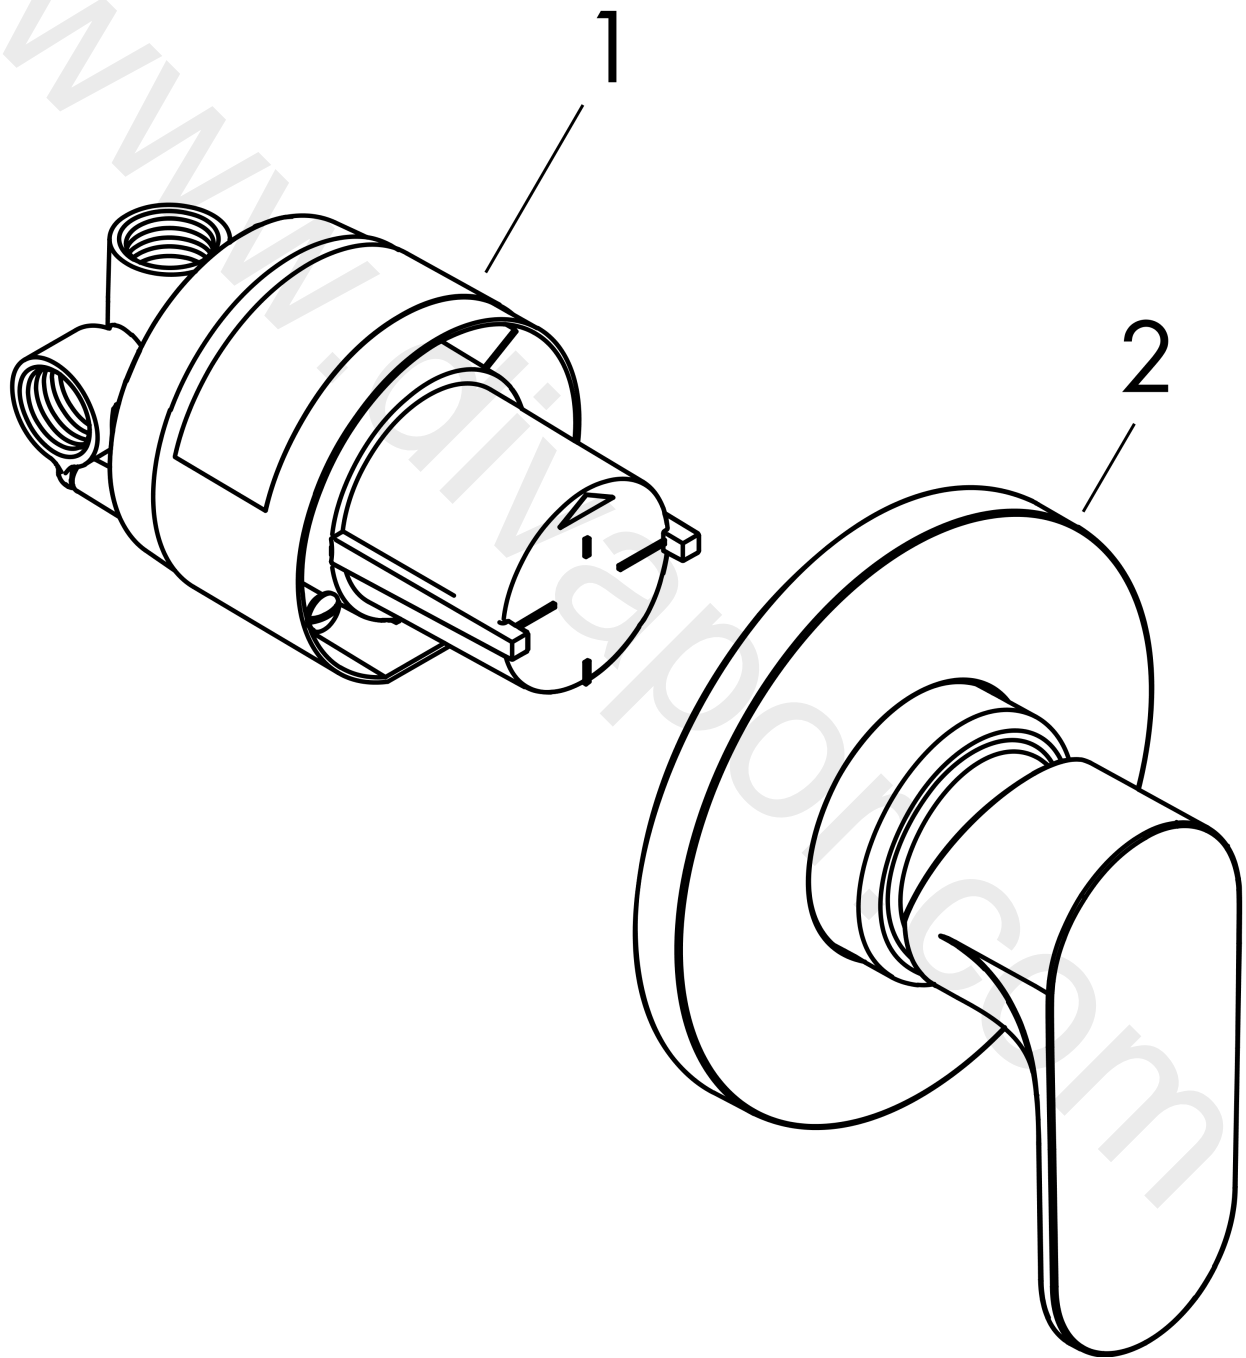

Vernis Blend
Shower mixer set for concealed installation
Finish: **Chrome** Article Number: **71663000**

Description

product features

- consists of: single lever shower mixer, basic set
- 1 function
- maximum flow rate at 3 bar: 28,7 l/min
- ceramic cartridge
- temperature limitation adjustable
- min. operating pressure: 1 bar
- max. operating pressure: 10 bar
- connection type: basic set

Article Details

Price excl. VAT 145,83 £

Product image

Scale drawing

Vernis Blend
Shower mixer set for concealed installation
 Finish: **Chrome** Article Number: **71663000**

Exploded Drawing

Year of production: >04/22

Vernis Blend
Shower mixer set for concealed installation
 Finish: **Chrome** Article Number: **71663000**

Spare part list

Year of production: >04/22

Pos.	Description	Article Number	Price	PU
1	base body	13620180	£ 179,00	1
2	-	72648000	£ 171,00	1