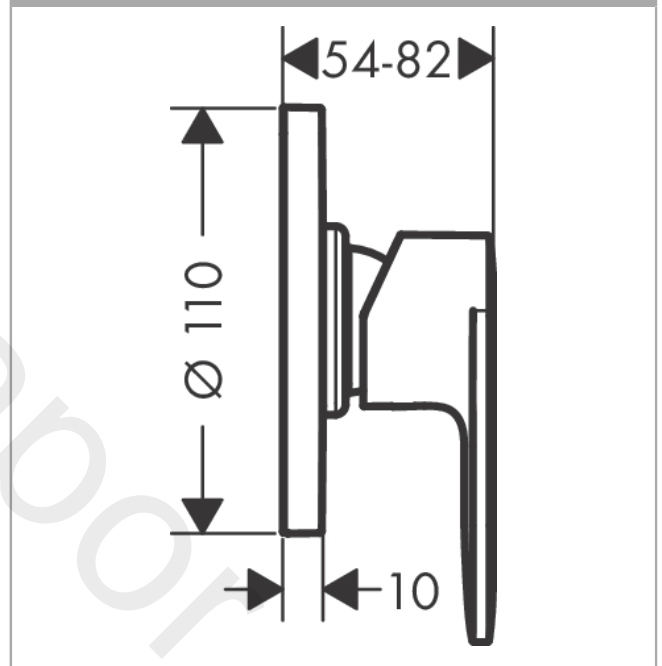

Vernis Blend
Shower mixer set for concealed installation
Finish: **Chrome** Article Number: **71663000**

Description

product features

- consists of: single lever shower mixer, basic set
- 1 function
- maximum flow rate at 3 bar: 28,7 l/min
- ceramic cartridge
- temperature limitation adjustable
- min. operating pressure: 1 bar
- max. operating pressure: 10 bar
- connection type: basic set

Article Details

Price excl. VAT 145,83 £

Product image

Scale drawing

Vernis Blend
Shower mixer set for concealed installation
 Finish: **Chrome** Article Number: **71663000**

Exploded Drawing

Year of production: >04/22

Vernis Blend
Shower mixer set for concealed installation
 Finish: **Chrome** Article Number: **71663000**

Spare part list

Year of production: >04/22

Pos.	Description	Article Number	Price	PU
1	base body	13620180	£ 179,00	1
2	-	72648000	£ 171,00	1