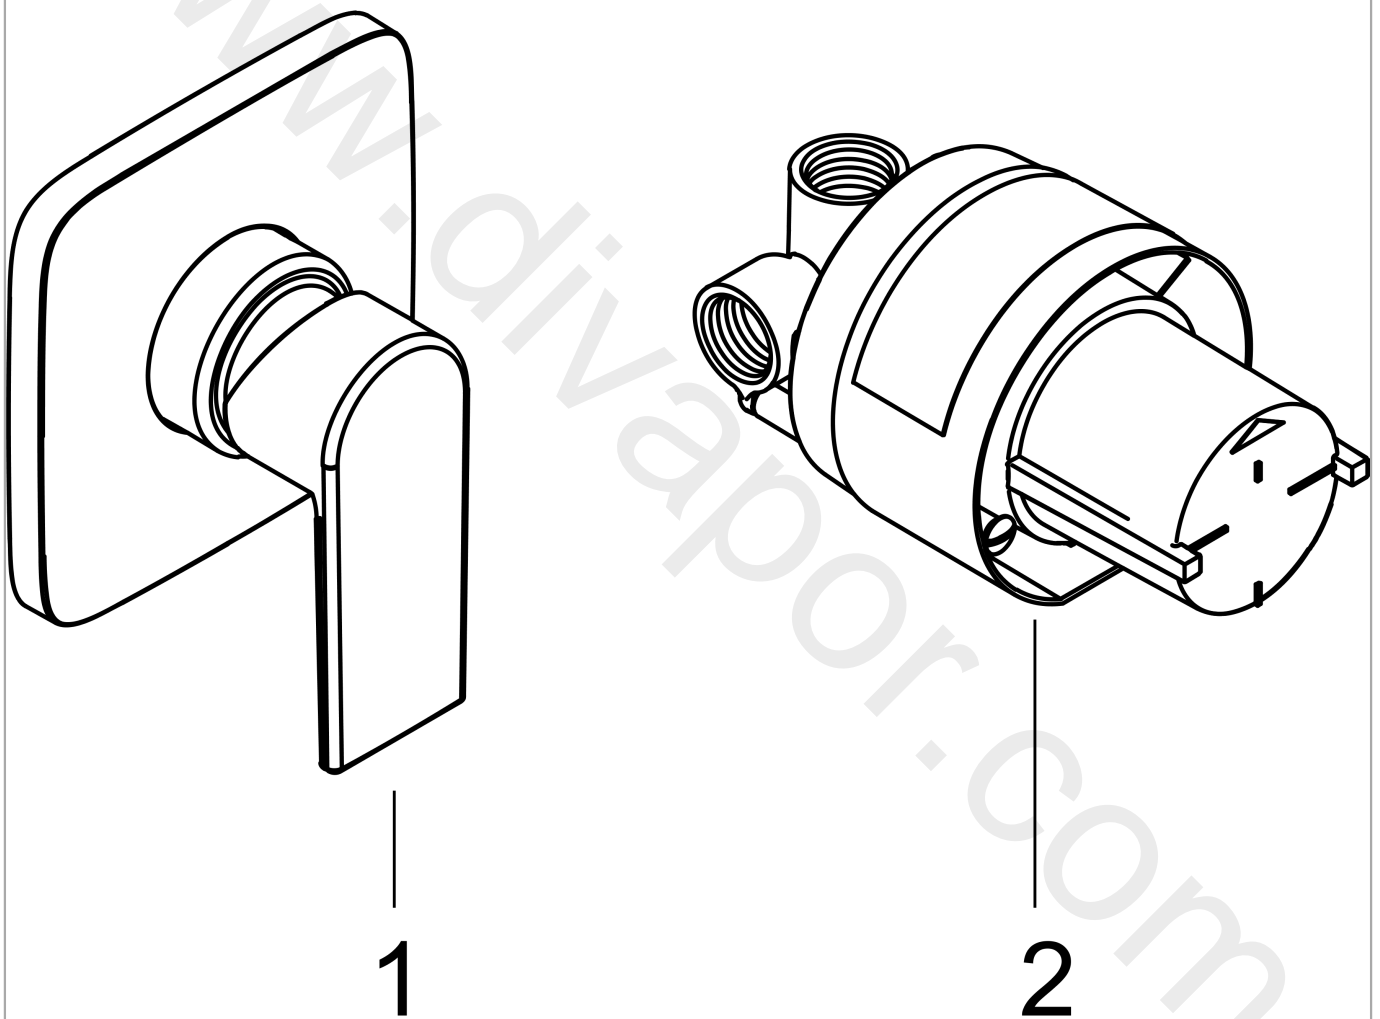

Vernis Shape
Shower mixer set for concealed installation
 Finish: **Chrome** Article Number: **71662000**

Description

product features

- consists of: single lever shower mixer, basic set
- 1 function
- maximum flow rate at 3 bar: 28,7 l/min
- ceramic cartridge
- temperature limitation adjustable
- min. operating pressure: 1 bar
- max. operating pressure: 10 bar
- connection type: basic set

Article Details

Price excl. VAT 140,83 £

Product image

Scale drawing

Vernis Shape
Shower mixer set for concealed installation
 Finish: **Chrome** Article Number: **71662000**

Exploded Drawing

Year of production: >04/22

Vernis Shape
Shower mixer set for concealed installation
 Finish: **Chrome** Article Number: **71662000**

Spare part list

Year of production: >04/22

Pos.	Description	Article Number	Price	PU
1	-	71658000	£ 46,00	1
2	base body	13620180	£ 179,00	1