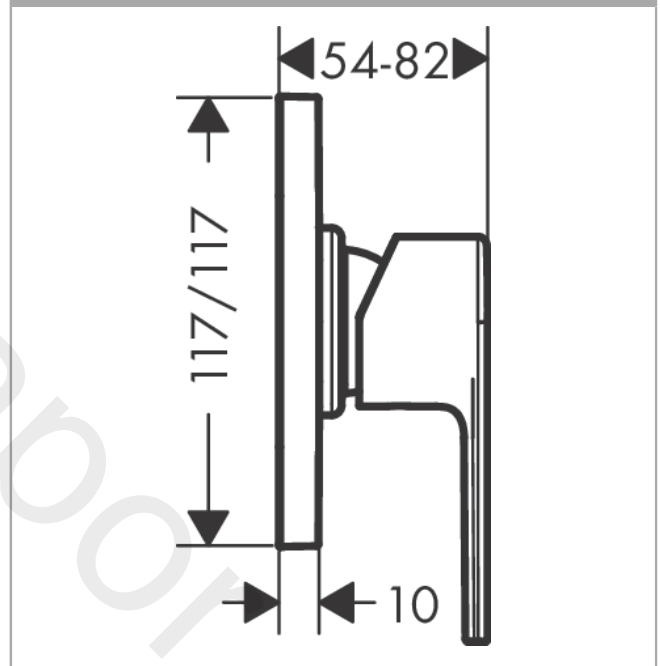

Vernis Shape
Shower mixer set for concealed installation
 Finish: **Chrome** Article Number: **71662000**

Description

product features

- consists of: single lever shower mixer, basic set
- 1 function
- maximum flow rate at 3 bar: 28,7 l/min
- ceramic cartridge
- temperature limitation adjustable
- min. operating pressure: 1 bar
- max. operating pressure: 10 bar
- connection type: basic set

Article Details

Price excl. VAT 140,83 £

Product image

Scale drawing

Vernis Shape
Shower mixer set for concealed installation
 Finish: **Chrome** Article Number: **71662000**

Exploded Drawing

Year of production: >04/22

Vernis Shape
Shower mixer set for concealed installation
 Finish: **Chrome** Article Number: **71662000**

Spare part list

Year of production: >04/22

Pos.	Description	Article Number	Price	PU
1	-	71658000	£ 46,00	1
2	base body	13620180	£ 179,00	1