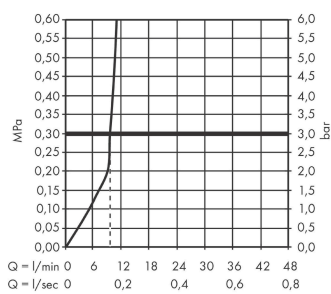

Vernis Shape
Single lever shower mixer for concealed installation
 Finish: **Chrome** Article Number: **71658007**

Description

product features

- 1 function
- maximum flow rate at 3 bar: 10 l/min
- ceramic cartridge
- temperature limitation adjustable
- min. operating pressure: 1 bar
- max. operating pressure: 10 bar
- connection type: basic set

Product image

Scale drawing

Flowchart

Vernis Shape
Single lever shower mixer for concealed installation
 Finish: **Chrome** Article Number: **71658007**

Exploded Drawing

Year of production: >04/20

Vernis Shape
Single lever shower mixer for concealed installation
 Finish: **Chrome** Article Number: **71658007**

Spare part list

Year of production: >04/20

Pos.	Description	Article Number	Price	PU
1	handle	93719000	£ 43,00	1
2	screw cover	96338000	£ 3,30	1
3	escutcheon	93725000	-	1
4	O-ring 34,65x1,78	93772000	-	1
5	flange	93680000	£ 9,00	1
6	nut	93711000	-	1
7	O-ring 38x2	98396000	£ 3,30	1
8	cartridge, assy	92730000	£ 35,00	1
9	locking screw for handle	95140000	£ 6,10	1
10	O-ring 44x2,5	98162000	£ 3,30	1
11	-	71963007	-	1