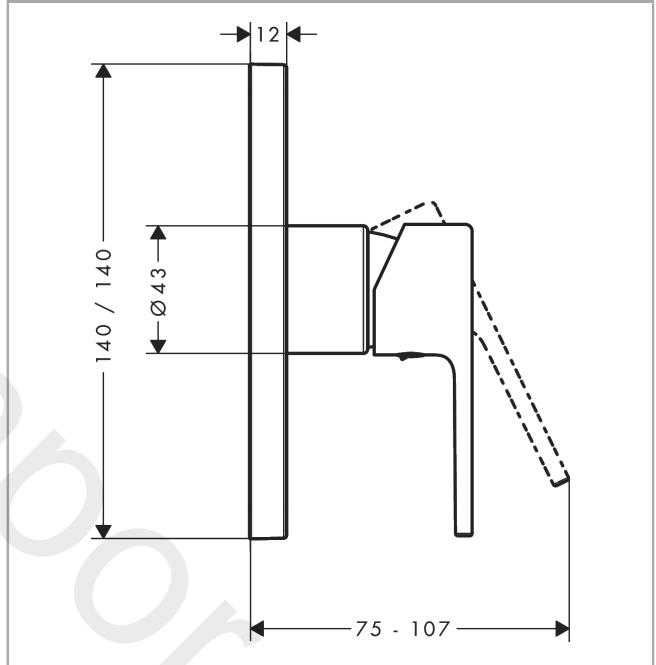

Vernis Shape
Single lever shower mixer for concealed installation
 Finish: **Chrome** Article Number: **71658007**

Description

product features

- 1 function
- maximum flow rate at 3 bar: 10 l/min
- ceramic cartridge
- temperature limitation adjustable
- min. operating pressure: 1 bar
- max. operating pressure: 10 bar
- connection type: basic set

Product image

Scale drawing

Flowchart

Vernis Shape
Single lever shower mixer for concealed installation
 Finish: **Chrome** Article Number: **71658007**

Exploded Drawing

Year of production: >04/20

Vernis Shape
Single lever shower mixer for concealed installation
 Finish: **Chrome** Article Number: **71658007**

Spare part list

Year of production: >04/20

Pos.	Description	Article Number	Price	PU
1	handle	93719000	£ 43,00	1
2	screw cover	96338000	£ 3,30	1
3	escutcheon	93725000	-	1
4	O-ring 34,65x1,78	93772000	-	1
5	flange	93680000	£ 9,00	1
6	nut	93711000	-	1
7	O-ring 38x2	98396000	£ 3,30	1
8	cartridge, assy	92730000	£ 35,00	1
9	locking screw for handle	95140000	£ 6,10	1
10	O-ring 44x2,5	98162000	£ 3,30	1
11	-	71963007	-	1