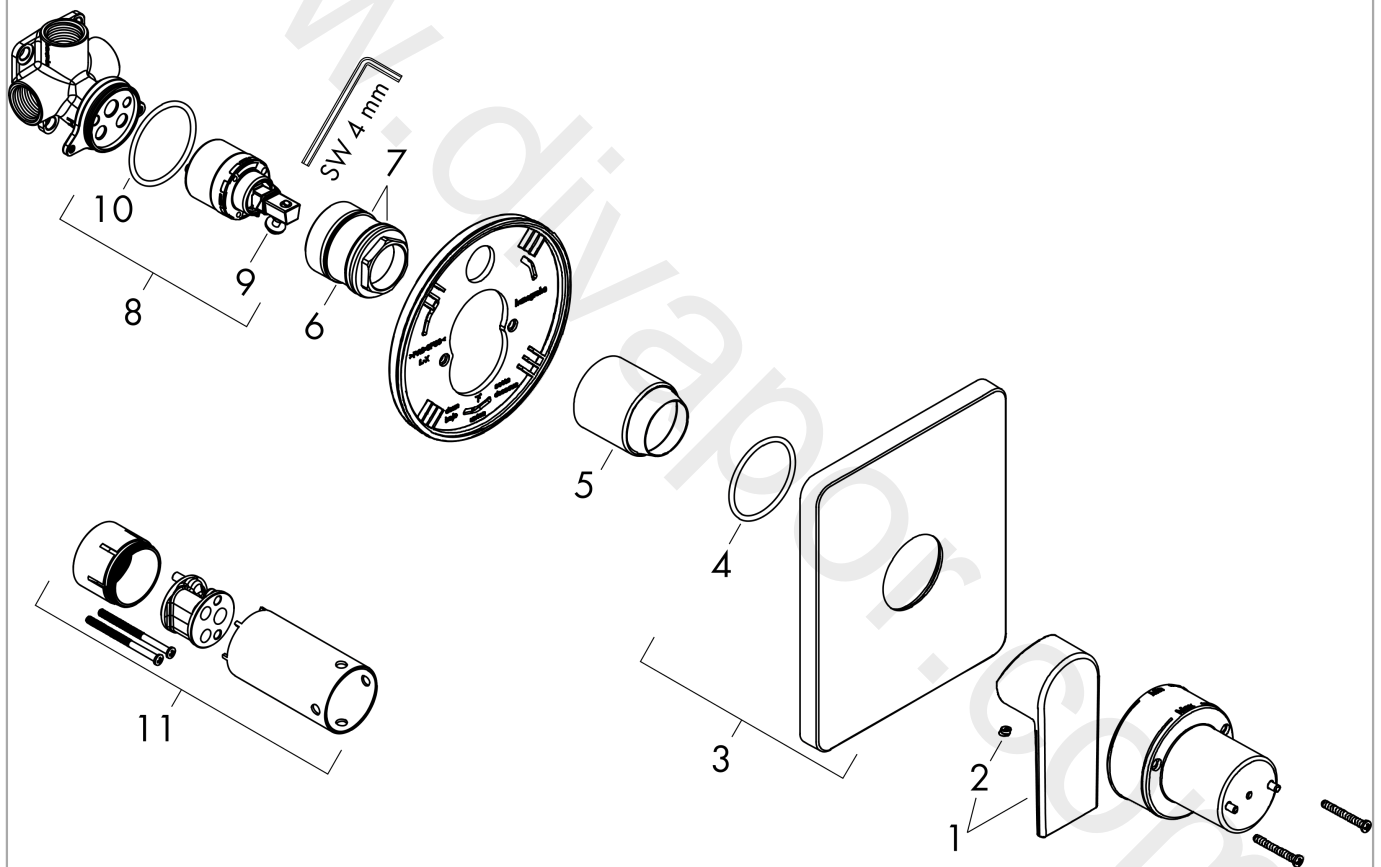

Vernis Shape
Single lever shower mixer for concealed installation
 Finish: **Chrome** Article Number: **71658007**

Description

product features

- 1 function
- maximum flow rate at 3 bar: 10 l/min
- ceramic cartridge
- temperature limitation adjustable
- min. operating pressure: 1 bar
- max. operating pressure: 10 bar
- connection type: basic set

Product image

Scale drawing

Flowchart

Vernis Shape
Single lever shower mixer for concealed installation
 Finish: **Chrome** Article Number: **71658007**

Exploded Drawing

Year of production: >04/20

Vernis Shape
Single lever shower mixer for concealed installation
 Finish: **Chrome** Article Number: **71658007**

Spare part list

Year of production: >04/20

Pos.	Description	Article Number	Price	PU
1	handle	93719000	£ 43,00	1
2	screw cover	96338000	£ 3,30	1
3	escutcheon	93725000	-	1
4	O-ring 34,65x1,78	93772000	-	1
5	flange	93680000	£ 9,00	1
6	nut	93711000	-	1
7	O-ring 38x2	98396000	£ 3,30	1
8	cartridge, assy	92730000	£ 35,00	1
9	locking screw for handle	95140000	£ 6,10	1
10	O-ring 44x2,5	98162000	£ 3,30	1
11	-	71963007	-	1