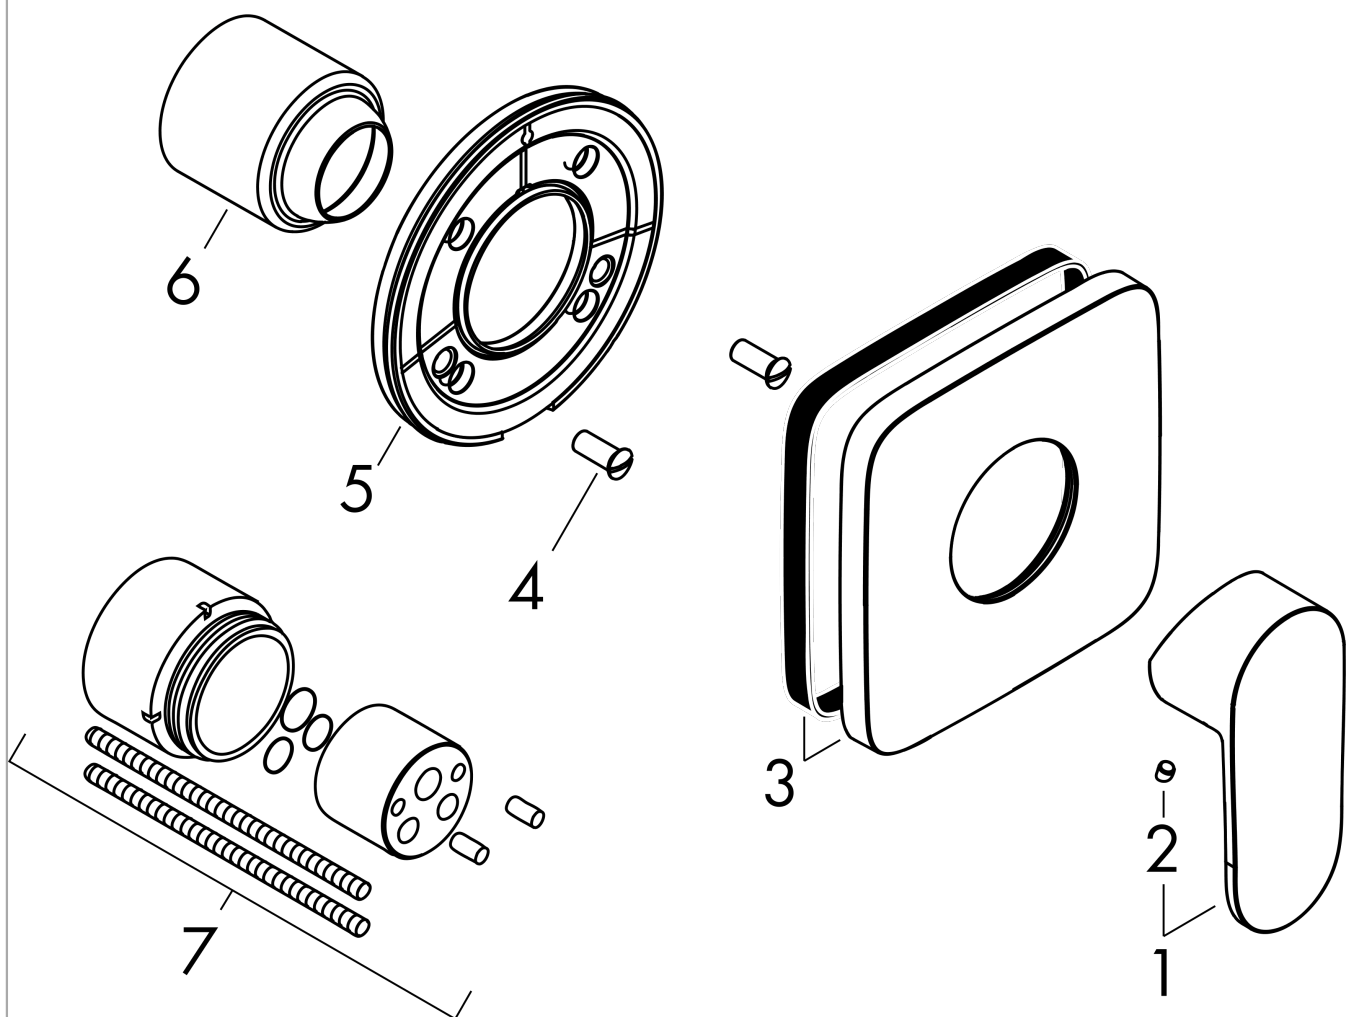

Vernis Shape
Single lever shower mixer for concealed installation
 Finish: **Chrome** Article Number: **71658000**

Description

product features

- 1 function
- maximum flow rate at 3 bar: 28,7 l/min
- ceramic cartridge
- temperature limitation adjustable
- min. operating pressure: 1 bar
- max. operating pressure: 10 bar
- connection type: basic set

Article Details

Price excl. VAT 38,33 £

Product image

Scale drawing

Flowchart

Vernis Shape
Single lever shower mixer for concealed installation
 Finish: **Chrome** Article Number: **71658000**

Exploded Drawing

Year of production: >04/21

Vernis Shape
Single lever shower mixer for concealed installation
Finish: **Chrome** Article Number: **71658000**

Spare part list

Year of production: >04/21

Pos.	Description	Article Number	Price	PU
1	handle	93719000	£ 43,00	1
2	screw cover	96338000	£ 3,30	1
3	escutcheon	93469000	£ 64,00	1
4	hollow screw	96065000	£ 6,10	1
5	holder for escutcheon	93467000	£ 13,30	1
6	flange	96348000	£ 13,30	1
7	extension set 28 mm shower mixer	32698000	£ 137,00	1