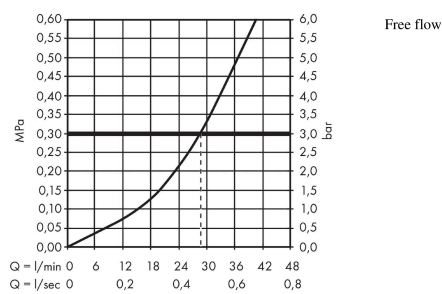

Vernis Shape
Single lever shower mixer for concealed installation
 Finish: **Chrome** Article Number: **71658000**

Description

product features

- 1 function
- maximum flow rate at 3 bar: 28,7 l/min
- ceramic cartridge
- temperature limitation adjustable
- min. operating pressure: 1 bar
- max. operating pressure: 10 bar
- connection type: basic set

Article Details

Price excl. VAT 38,33 £

Product image

Scale drawing

Flowchart

Vernis Shape
Single lever shower mixer for concealed installation
 Finish: **Chrome** Article Number: **71658000**

Exploded Drawing