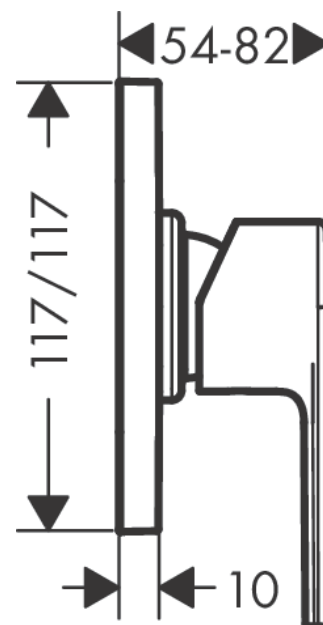

Vernis Shape
Single lever shower mixer for concealed installation
 Finish: **Chrome** Article Number: **71658000**

Description

product features

- 1 function
- maximum flow rate at 3 bar: 28,7 l/min
- ceramic cartridge
- temperature limitation adjustable
- min. operating pressure: 1 bar
- max. operating pressure: 10 bar
- connection type: basic set

Article Details

Price excl. VAT 38,33 £

Product image

Scale drawing

Flowchart

Vernis Shape
Single lever shower mixer for concealed installation
 Finish: **Chrome** Article Number: **71658000**

Exploded Drawing

Year of production: >04/21

Vernis Shape
Single lever shower mixer for concealed installation
Finish: **Chrome** Article Number: **71658000**

Spare part list

Year of production: >04/21

Pos.	Description	Article Number	Price	PU
1	handle	93719000	£ 43,00	1
2	screw cover	96338000	£ 3,30	1
3	escutcheon	93469000	£ 64,00	1
4	hollow screw	96065000	£ 6,10	1
5	holder for escutcheon	93467000	£ 13,30	1
6	flange	96348000	£ 13,30	1
7	extension set 28 mm shower mixer	32698000	£ 137,00	1