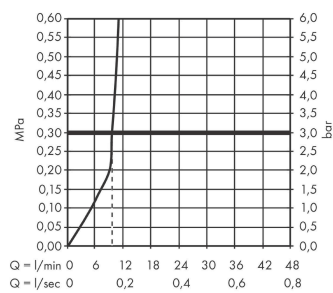

Vernis Shape
Shower mixer set for concealed installation
 Finish: **Chrome** Article Number: **71655007**

Description

product features

- consists of: single lever shower mixer, basic set
- 1 function
- maximum flow rate at 3 bar: 10 l/min
- ceramic cartridge
- temperature limitation adjustable
- connection type: basic set

Product image

Scale drawing

Flowchart

Vernis Shape
Shower mixer set for concealed installation
 Finish: **Chrome** Article Number: **71655007**

Exploded Drawing

Year of production: >04/20

Vernis Shape
Shower mixer set for concealed installation
 Finish: **Chrome** Article Number: **71655007**