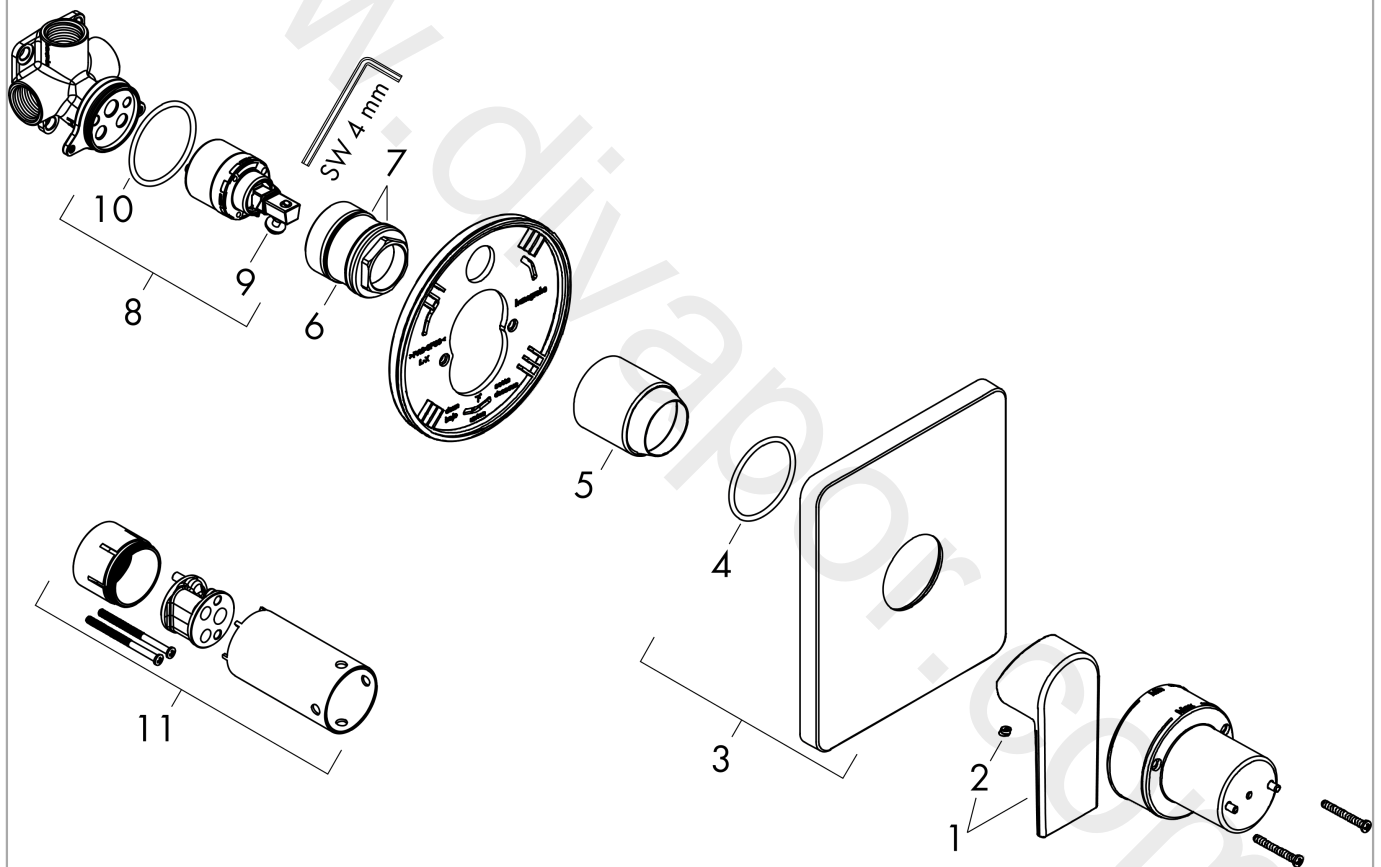

Vernis Shape
Shower mixer set for concealed installation
 Finish: **Chrome** Article Number: **71655007**

Description

product features

- consists of: single lever shower mixer, basic set
- 1 function
- maximum flow rate at 3 bar: 10 l/min
- ceramic cartridge
- temperature limitation adjustable
- connection type: basic set

Product image

Scale drawing

Flowchart

Vernis Shape
Shower mixer set for concealed installation
 Finish: **Chrome** Article Number: **71655007**

Exploded Drawing

Year of production: >04/20

Vernis Shape
Shower mixer set for concealed installation
 Finish: **Chrome** Article Number: **71655007**

Spare part list

Year of production: >04/20

Pos.	Description	Article Number	Price	PU
1	handle	93719000	£ 43,00	1
2	screw cover	96338000	£ 3,30	1
3	escutcheon	93725000	-	1
4	O-ring 34,65x1,78	93772000	-	1
5	flange	93680000	£ 9,00	1
6	nut	93711000	-	1
7	O-ring 38x2	98396000	£ 3,30	1
8	cartridge, assy	92730000	£ 35,00	1
9	locking screw for handle	95140000	£ 6,10	1
10	O-ring 44x2,5	98162000	£ 3,30	1
11	-	71963007	-	1