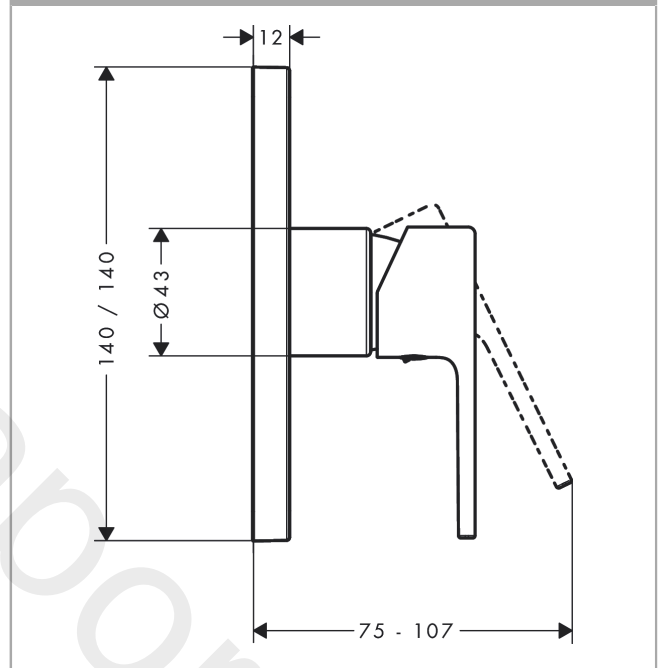

Vernis Shape
Shower mixer set for concealed installation
 Finish: **Chrome** Article Number: **71655007**

Description

product features

- consists of: single lever shower mixer, basic set
- 1 function
- maximum flow rate at 3 bar: 10 l/min
- ceramic cartridge
- temperature limitation adjustable
- connection type: basic set

Product image

Scale drawing

Flowchart

Vernis Shape
Shower mixer set for concealed installation
 Finish: **Chrome** Article Number: **71655007**

Exploded Drawing

Year of production: >04/20

Vernis Shape
Shower mixer set for concealed installation
 Finish: **Chrome** Article Number: **71655007**

Spare part list

Year of production: >04/20

Pos.	Description	Article Number	Price	PU
1	handle	93719000	£ 43,00	1
2	screw cover	96338000	£ 3,30	1
3	escutcheon	93725000	-	1
4	O-ring 34,65x1,78	93772000	-	1
5	flange	93680000	£ 9,00	1
6	nut	93711000	-	1
7	O-ring 38x2	98396000	£ 3,30	1
8	cartridge, assy	92730000	£ 35,00	1
9	locking screw for handle	95140000	£ 6,10	1
10	O-ring 44x2,5	98162000	£ 3,30	1
11	-	71963007	-	1