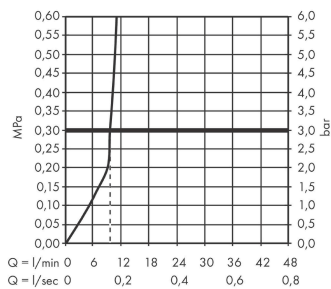

Basic set for single lever shower mixer for concealed installation

Finish: n.a. Article Number: **71651187**

Description

product features

- connection dimension: DN15
- maximum flow rate at 3 bar: 10 l/min

Product image

Scale drawing

Flowchart

Basic set for single lever shower mixer for concealed installation
 Finish: n.a. Article Number: 71651187

Exploded Drawing

Year of production: >04/20

Basic set for single lever shower mixer for concealed installation

Finish: n.a. Article Number: 71651187

**Spare part list**

Year of production: >04/20

Pos.	Description	Article Number	Price	PU
1	nut	93711000	-	1
2	O-ring 38x2	98396000	£ 3,30	1
3	cartridge, assy	92730000	£ 35,00	1
4	locking screw for handle	95140000	£ 6,10	1
5	O-ring 34,65x1,78	93772000	-	1