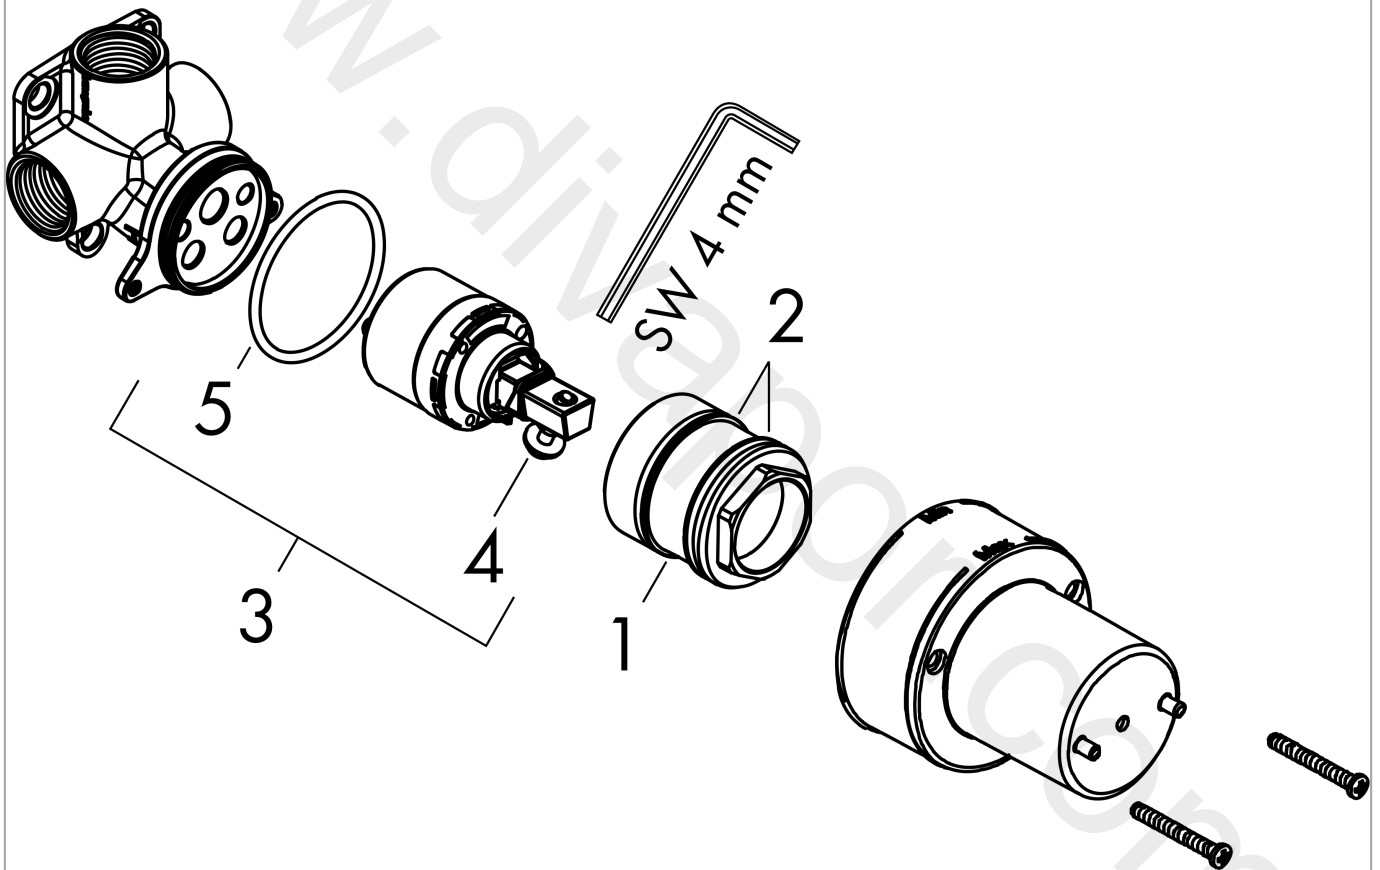

Basic set for single lever shower mixer for concealed installation

Finish: n.a. Article Number: **71651187**

Description

product features

- connection dimension: DN15
- maximum flow rate at 3 bar: 10 l/min

Product image

Scale drawing

Flowchart

Basic set for single lever shower mixer for concealed installation
 Finish: n.a. Article Number: 71651187

Exploded Drawing

Year of production: >04/20

Basic set for single lever shower mixer for concealed installation

Finish: n.a. Article Number: 71651187

**Spare part list**

Year of production: >04/20

Pos.	Description	Article Number	Price	PU
1	nut	93711000	-	1
2	O-ring 38x2	98396000	£ 3,30	1
3	cartridge, assy	92730000	£ 35,00	1
4	locking screw for handle	95140000	£ 6,10	1
5	O-ring 34,65x1,78	93772000	-	1