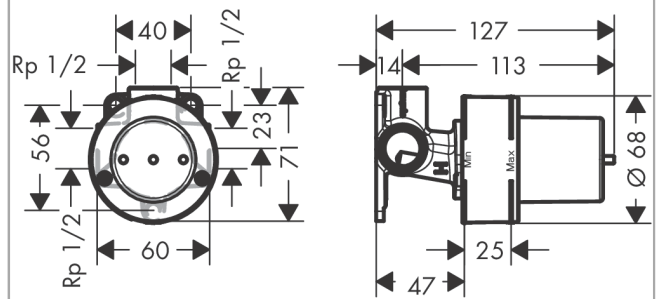

Basic set for single lever shower mixer for concealed installation

Finish: n.a. Article Number: **71651187**

Description

product features

- connection dimension: DN15
- maximum flow rate at 3 bar: 10 l/min

Product image

Scale drawing

Flowchart

Basic set for single lever shower mixer for concealed installation
 Finish: n.a. Article Number: 71651187

Exploded Drawing

Year of production: >04/20

Basic set for single lever shower mixer for concealed installation

Finish: n.a. Article Number: 71651187

**Spare part list**

Year of production: >04/20

Pos.	Description	Article Number	Price	PU
1	nut	93711000	-	1
2	O-ring 38x2	98396000	£ 3,30	1
3	cartridge, assy	92730000	£ 35,00	1
4	locking screw for handle	95140000	£ 6,10	1
5	O-ring 34,65x1,78	93772000	-	1