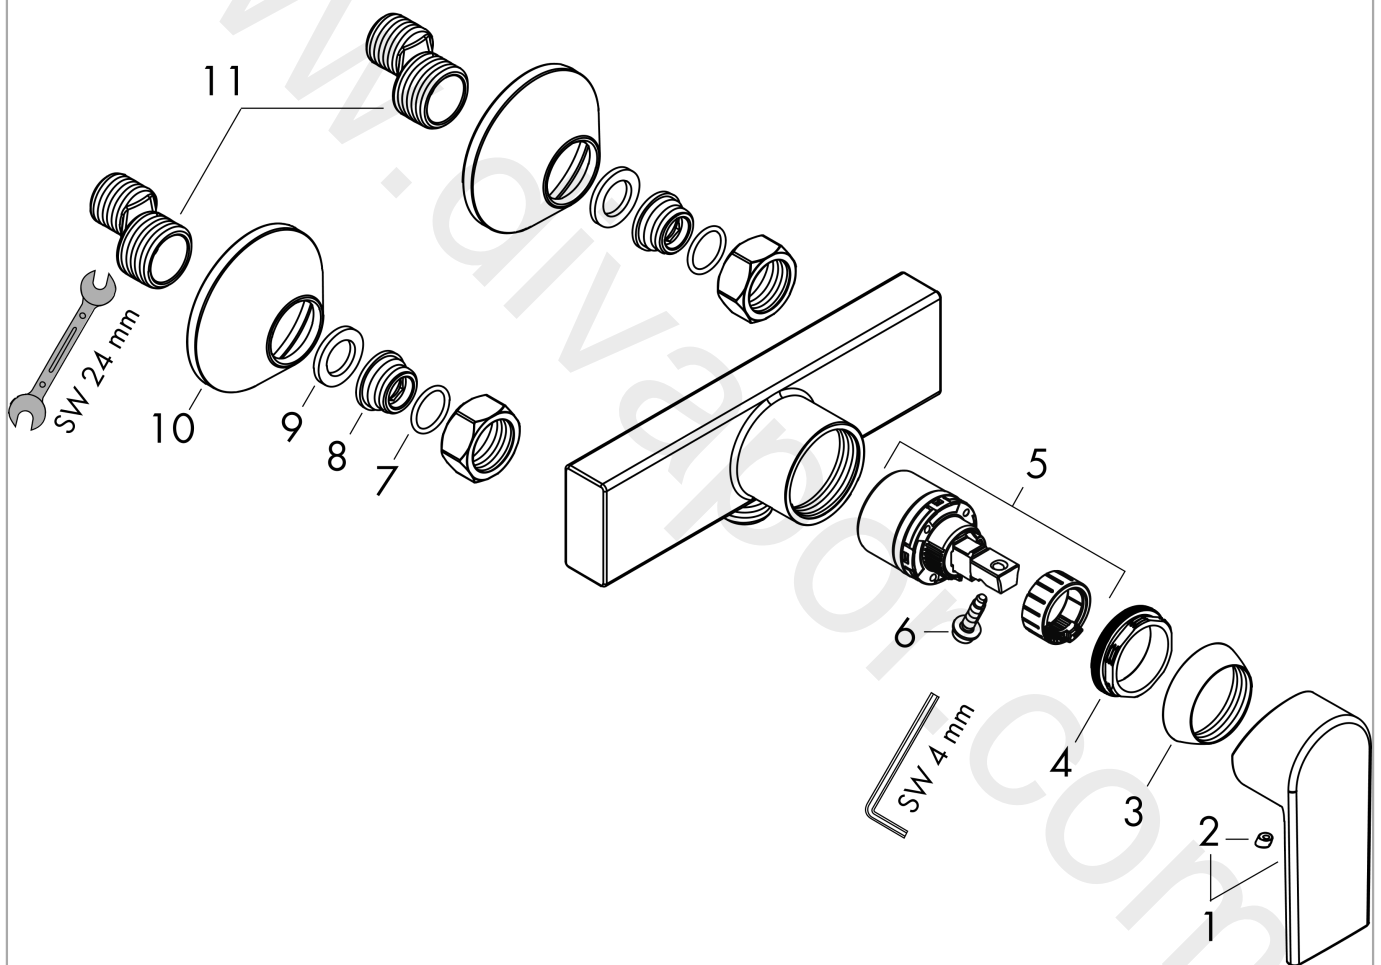

Vernis Shape
Single lever shower mixer for exposed installation
 Finish: **Chrome** Article Number: **71650007**

Description

product features

- 1 function
- maximum flow rate at 3 bar: 7,4 l/min
- flow rate of hand shower at 3 bar: 7,4 l/min
- ceramic cartridge
- temperature limitation adjustable
- non-return valve
- suitable for continuous flow water heaters
- hose connection DN15
- connection dimension: DN15
- min. operating pressure: 1 bar
- max. operating pressure: 10 bar
- connection type: s-shaped connections

Product image

Scale drawing

Flowchart

Vernis Shape
Single lever shower mixer for exposed installation
 Finish: **Chrome** Article Number: **71650007**

Exploded Drawing

Year of production: >04/20

Vernis Shape
Single lever shower mixer for exposed installation
 Finish: **Chrome** Article Number: **71650007**

Spare part list

Year of production: >04/20

Pos.	Description	Article Number	Price	PU
1	handle	93719000	£ 43,00	1
2	screw cover	96338000	£ 3,30	1
3	flange	93716000	-	1
4	nut	93717000	-	1
5	cartridge, assy	92730000	£ 35,00	1
6	locking screw for handle	95140000	£ 6,10	1
7	O-ring 16x2	98133000	£ 3,30	1
8	connecting thread G½	93767000	£ 9,00	1
9	filter packing	96922000	£ 9,00	1
10	escutcheon Ø 70 mm	93718000	£ 13,30	1
11	set of S-unions	94140007	-	1