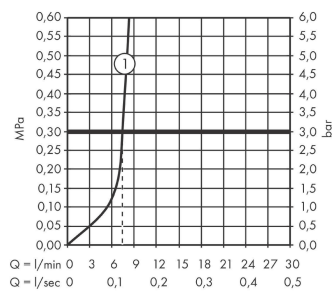

Vernis Shape
Single lever shower mixer for exposed installation
 Finish: **Chrome** Article Number: **71650007**

Description

product features

- 1 function
- maximum flow rate at 3 bar: 7,4 l/min
- flow rate of hand shower at 3 bar: 7,4 l/min
- ceramic cartridge
- temperature limitation adjustable
- non-return valve
- suitable for continuous flow water heaters
- hose connection DN15
- connection dimension: DN15
- min. operating pressure: 1 bar
- max. operating pressure: 10 bar
- connection type: s-shaped connections

Product image

Scale drawing

Flowchart

Vernis Shape
Single lever shower mixer for exposed installation
 Finish: **Chrome** Article Number: **71650007**

Exploded Drawing

Year of production: >04/20

Vernis Shape
Single lever shower mixer for exposed installation
 Finish: **Chrome** Article Number: **71650007**