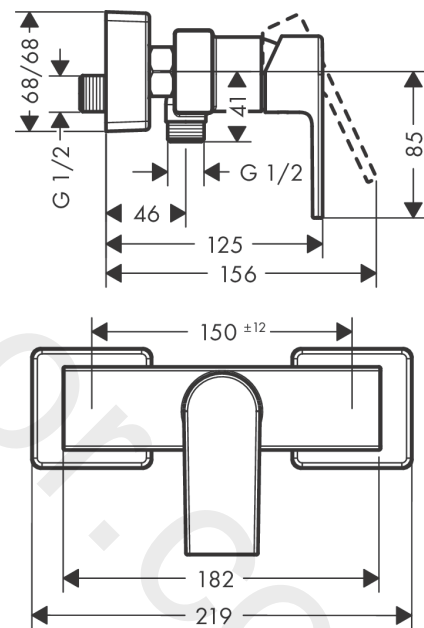

Vernis Shape
Single lever shower mixer for exposed installation
 Finish: **Chrome** Article Number: **71650007**

Description

product features

- 1 function
- maximum flow rate at 3 bar: 7,4 l/min
- flow rate of hand shower at 3 bar: 7,4 l/min
- ceramic cartridge
- temperature limitation adjustable
- non-return valve
- suitable for continuous flow water heaters
- hose connection DN15
- connection dimension: DN15
- min. operating pressure: 1 bar
- max. operating pressure: 10 bar
- connection type: s-shaped connections

Product image

Scale drawing

Flowchart

Vernis Shape
Single lever shower mixer for exposed installation
 Finish: **Chrome** Article Number: **71650007**

Exploded Drawing

Year of production: >04/20

Vernis Shape
Single lever shower mixer for exposed installation
 Finish: **Chrome** Article Number: **71650007**

Spare part list

Year of production: >04/20

Pos.	Description	Article Number	Price	PU
1	handle	93719000	£ 43,00	1
2	screw cover	96338000	£ 3,30	1
3	flange	93716000	-	1
4	nut	93717000	-	1
5	cartridge, assy	92730000	£ 35,00	1
6	locking screw for handle	95140000	£ 6,10	1
7	O-ring 16x2	98133000	£ 3,30	1
8	connecting thread G½	93767000	£ 9,00	1
9	filter packing	96922000	£ 9,00	1
10	escutcheon Ø 70 mm	93718000	£ 13,30	1
11	set of S-unions	94140007	-	1