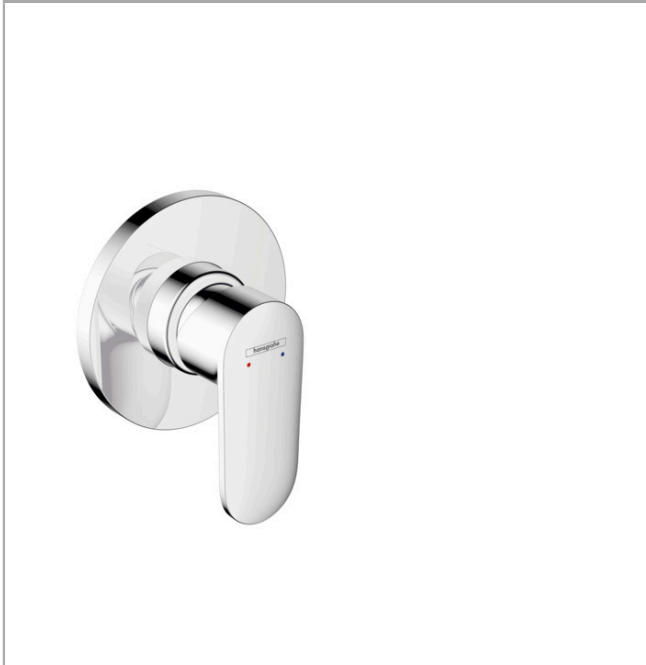

Vernis Blend
Single lever shower mixer for concealed installation
 Finish: **Chrome** Article Number: **71649000**

Description

product features

- 1 function
- maximum flow rate at 3 bar: 28,7 l/min
- ceramic cartridge
- temperature limitation adjustable
- min. operating pressure: 1 bar
- max. operating pressure: 10 bar
- connection type: basic set

Article Details

Price excl. VAT 32,50 £

Product image

Scale drawing

Flowchart

Vernis Blend
Single lever shower mixer for concealed installation
 Finish: **Chrome** Article Number: **71649000**

Exploded Drawing

Year of production: >04/21

Vernis Blend
Single lever shower mixer for concealed installation
 Finish: **Chrome** Article Number: **71649000**

Spare part list

Year of production: >04/21

Pos.	Description	Article Number	Price	PU
1	handle	93715000	£ 43,00	1
2	screw cover	96338000	£ 3,30	1
3	escutcheon	93468000	£ 51,00	1
4	hollow screw	96065000	£ 6,10	1
5	holder for escutcheon	93467000	£ 13,30	1
6	flange	96348000	£ 13,30	1
7	extension set 28 mm shower mixer	32698000	£ 137,00	1