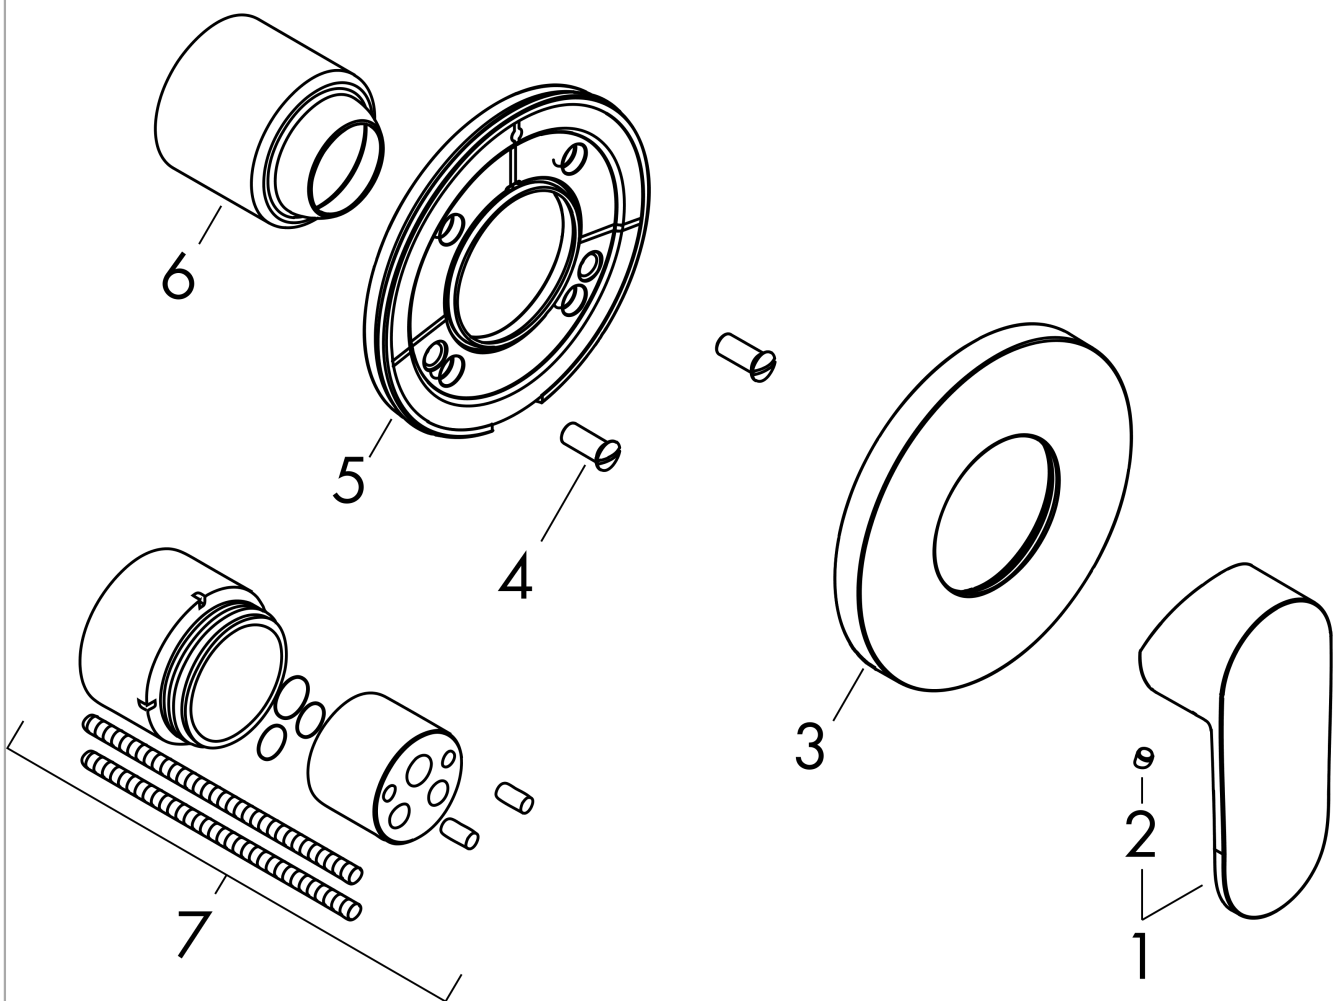

Vernis Blend
Single lever shower mixer for concealed installation
 Finish: **Chrome** Article Number: **71649000**

Description

product features

- 1 function
- maximum flow rate at 3 bar: 28,7 l/min
- ceramic cartridge
- temperature limitation adjustable
- min. operating pressure: 1 bar
- max. operating pressure: 10 bar
- connection type: basic set

Article Details

Price excl. VAT 32,50 £

Product image

Scale drawing

Flowchart

Vernis Blend
Single lever shower mixer for concealed installation
 Finish: **Chrome** Article Number: **71649000**

Exploded Drawing

Year of production: >04/21

Vernis Blend
Single lever shower mixer for concealed installation
 Finish: **Chrome** Article Number: **71649000**

Spare part list

Year of production: >04/21

Pos.	Description	Article Number	Price	PU
1	handle	93715000	£ 43,00	1
2	screw cover	96338000	£ 3,30	1
3	escutcheon	93468000	£ 51,00	1
4	hollow screw	96065000	£ 6,10	1
5	holder for escutcheon	93467000	£ 13,30	1
6	flange	96348000	£ 13,30	1
7	extension set 28 mm shower mixer	32698000	£ 137,00	1