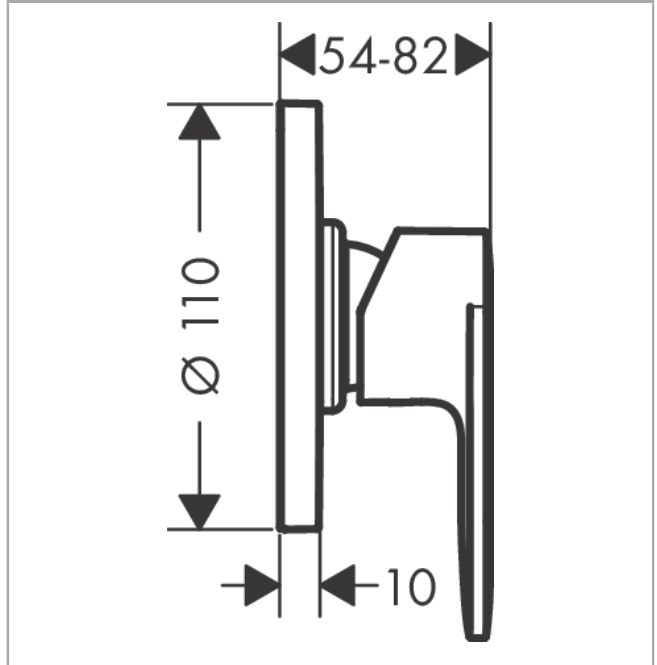

Vernis Blend
Single lever shower mixer for concealed installation
 Finish: **Chrome** Article Number: **71649000**

Description

product features

- 1 function
- maximum flow rate at 3 bar: 28,7 l/min
- ceramic cartridge
- temperature limitation adjustable
- min. operating pressure: 1 bar
- max. operating pressure: 10 bar
- connection type: basic set

Article Details

Price excl. VAT 32,50 £

Product image

Scale drawing

Flowchart

Vernis Blend
Single lever shower mixer for concealed installation
 Finish: **Chrome** Article Number: **71649000**

Exploded Drawing

Year of production: >04/21

Vernis Blend
Single lever shower mixer for concealed installation
 Finish: **Chrome** Article Number: **71649000**

Spare part list

Year of production: >04/21

Pos.	Description	Article Number	Price	PU
1	handle	93715000	£ 43,00	1
2	screw cover	96338000	£ 3,30	1
3	escutcheon	93468000	£ 51,00	1
4	hollow screw	96065000	£ 6,10	1
5	holder for escutcheon	93467000	£ 13,30	1
6	flange	96348000	£ 13,30	1
7	extension set 28 mm shower mixer	32698000	£ 137,00	1