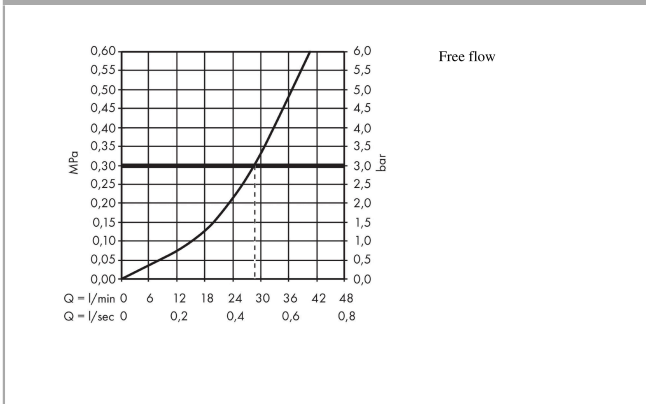

Vernis Blend
Single lever shower mixer for concealed installation
 Finish: **Chrome** Article Number: **71649000**

Description

product features

- 1 function
- maximum flow rate at 3 bar: 28,7 l/min
- ceramic cartridge
- temperature limitation adjustable
- min. operating pressure: 1 bar
- max. operating pressure: 10 bar
- connection type: basic set

Article Details

Price excl. VAT 32,50 £

Product image

Scale drawing

Flowchart

Vernis Blend
Single lever shower mixer for concealed installation
 Finish: **Chrome** Article Number: **71649000**

Exploded Drawing