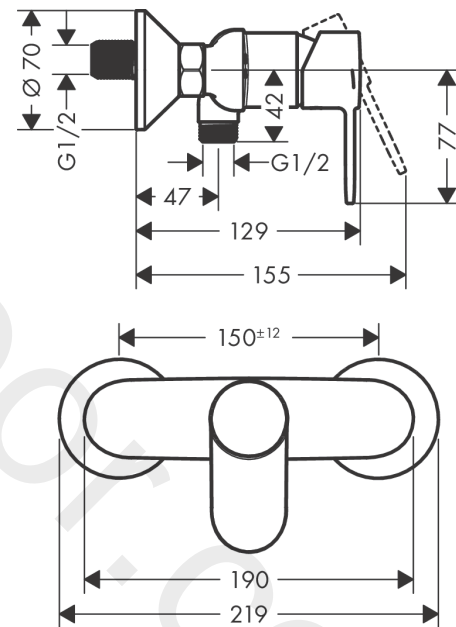

LMH Vernis
Single lever shower mixer for exposed installation
 Finish: **Chrome** Article Number: **71648000**

Description

product features

- consists of: single lever shower mixer
- 1 function
- maximum flow rate at 3 bar: 32 l/min
- flow rate of hand shower at 3 bar: 14,5 l/min
- ceramic cartridge
- temperature limitation adjustable
- non-return valve
- suitable for continuous flow water heaters
- hose connection DN15
- connection dimension: DN15
- connection type: s-shaped connections

Product image

Scale drawing

Flowchart

LMH Vernis
Single lever shower mixer for exposed installation
 Finish: **Chrome** Article Number: **71648000**

Exploded Drawing

Year of production: >10/20

LMH Vernis
Single lever shower mixer for exposed installation
 Finish: **Chrome** Article Number: **71648000**

Spare part list

Year of production: >10/20

Pos.	Description	Article Number	Price	PU
1	-	94862000	£ 35,00	1
2	screw cover	96338000	£ 3,30	1
3	flange	93716000	-	1
4	nut	93717000	-	1
5	cartridge, assy	92730000	£ 35,00	1
6	locking screw for handle	95140000	£ 6,10	1
7	seal	95008000	£ 9,00	1
8	set of non return valves DW 15	94074000	£ 16,10	1
9	connecting thread G½	93767000	£ 9,00	1
10	O-ring 16x2	98133000	£ 3,30	1
11	filter packing	96922000	£ 9,00	1
12	escutcheon Ø 70 mm	93718000	£ 13,30	1
13	set of S-unions (±12 mm)	94140000	£ 51,00	1
14	noise reduction	96429000	£ 6,10	1