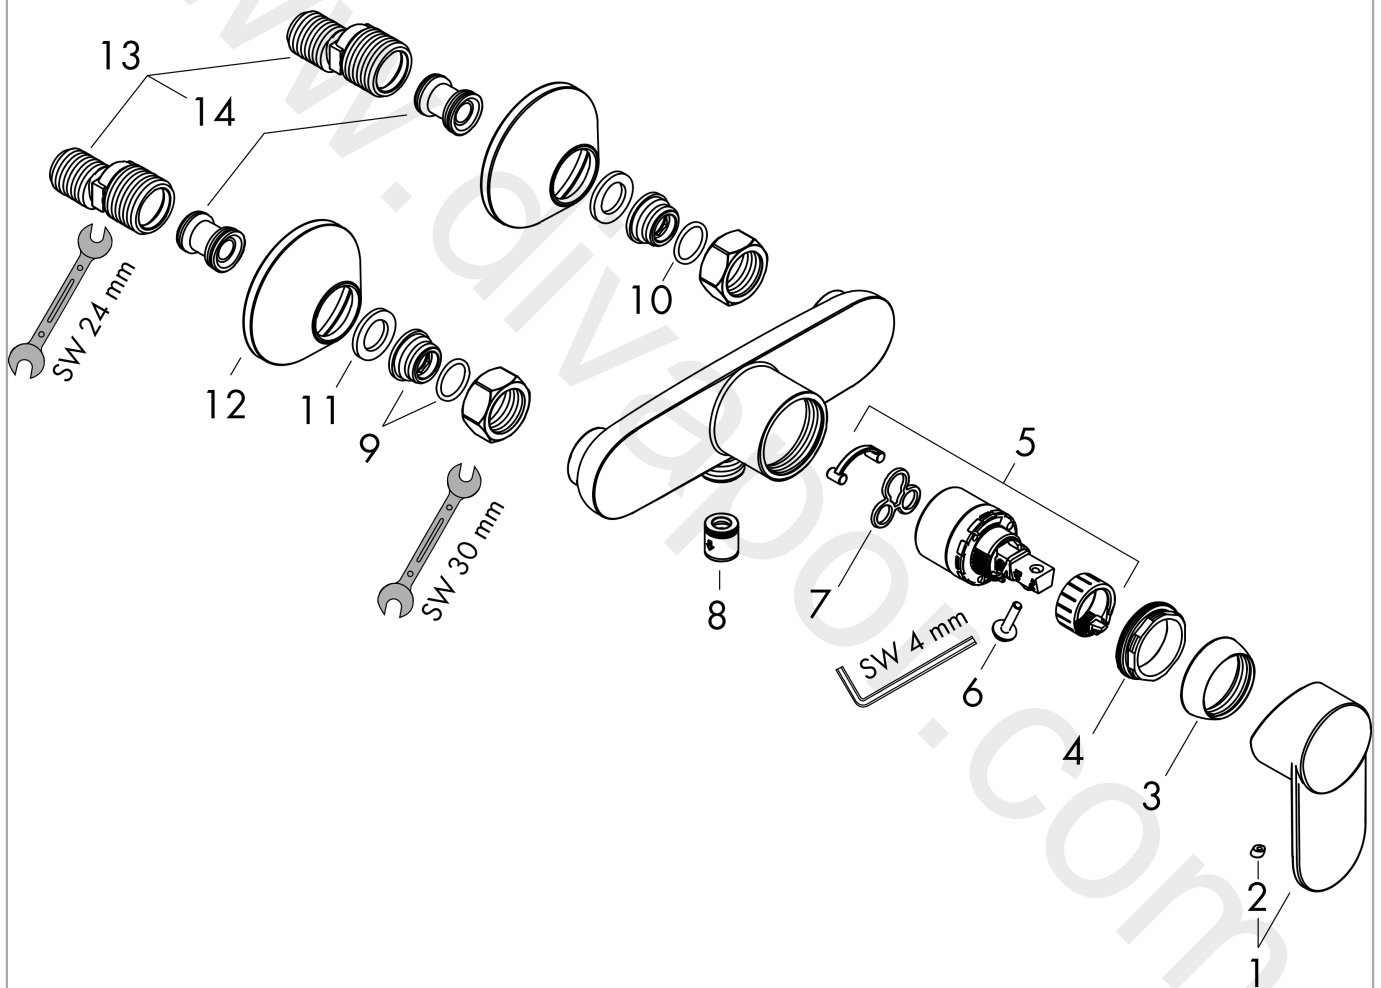

LMH Vernis
Single lever shower mixer for exposed installation
 Finish: **Chrome** Article Number: **71648000**

Description

product features

- consists of: single lever shower mixer
- 1 function
- maximum flow rate at 3 bar: 32 l/min
- flow rate of hand shower at 3 bar: 14,5 l/min
- ceramic cartridge
- temperature limitation adjustable
- non-return valve
- suitable for continuous flow water heaters
- hose connection DN15
- connection dimension: DN15
- connection type: s-shaped connections

Product image

Scale drawing

Flowchart

LMH Vernis
Single lever shower mixer for exposed installation
 Finish: **Chrome** Article Number: **71648000**

Exploded Drawing

Year of production: >10/20

LMH Vernis
Single lever shower mixer for exposed installation
 Finish: **Chrome** Article Number: **71648000**

Spare part list

Year of production: >10/20

Pos.	Description	Article Number	Price	PU
1	-	94862000	£ 35,00	1
2	screw cover	96338000	£ 3,30	1
3	flange	93716000	-	1
4	nut	93717000	-	1
5	cartridge, assy	92730000	£ 35,00	1
6	locking screw for handle	95140000	£ 6,10	1
7	seal	95008000	£ 9,00	1
8	set of non return valves DW 15	94074000	£ 16,10	1
9	connecting thread G½	93767000	£ 9,00	1
10	O-ring 16x2	98133000	£ 3,30	1
11	filter packing	96922000	£ 9,00	1
12	escutcheon Ø 70 mm	93718000	£ 13,30	1
13	set of S-unions (±12 mm)	94140000	£ 51,00	1
14	noise reduction	96429000	£ 6,10	1