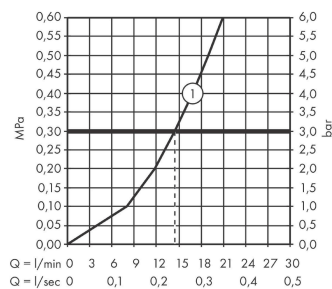

LMH Vernis
Single lever shower mixer for exposed installation
Finish: **Chrome** Article Number: **71648000**

Description

product features

- consists of: single lever shower mixer
- 1 function
- maximum flow rate at 3 bar: 32 l/min
- flow rate of hand shower at 3 bar: 14,5 l/min
- ceramic cartridge
- temperature limitation adjustable
- non-return valve
- suitable for continuous flow water heaters
- hose connection DN15
- connection dimension: DN15
- connection type: s-shaped connections

Product image

Scale drawing

Flowchart