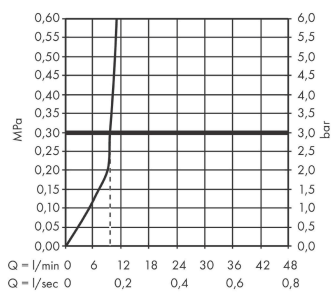

Vernis Blend
Shower mixer set for concealed installation
 Finish: **Chrome** Article Number: **71645007**

Description

product features

- consists of: single lever shower mixer, basic set
- 1 function
- maximum flow rate at 3 bar: 10 l/min
- ceramic cartridge
- temperature limitation adjustable
- connection type: basic set

Product image

Scale drawing

Flowchart

Vernis Blend
Shower mixer set for concealed installation
 Finish: **Chrome** Article Number: **71645007**

Exploded Drawing

Year of production: >04/20

Vernis Blend
Shower mixer set for concealed installation
 Finish: **Chrome** Article Number: **71645007**

Spare part list

Year of production: >04/20

Pos.	Description	Article Number	Price	PU
1	handle	93715000	£ 43,00	1
2	screw cover	96338000	£ 3,30	1
3	escutcheon	93724000	-	1
4	O-ring 34,65x1,78	93772000	-	1
5	flange	93680000	£ 9,00	1
6	nut	93711000	-	1
7	O-ring 38x2	98396000	£ 3,30	1
8	cartridge, assy	92730000	£ 35,00	1
9	locking screw for handle	95140000	£ 6,10	1
10	O-ring 44x2,5	98162000	£ 3,30	1
11	-	71963007	-	1