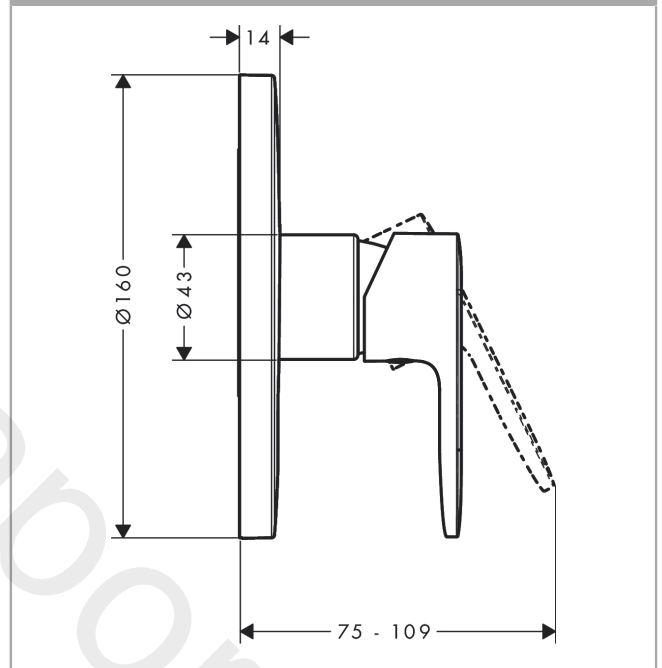

Vernis Blend
Shower mixer set for concealed installation
 Finish: **Chrome** Article Number: **71645007**

Description

product features

- consists of: single lever shower mixer, basic set
- 1 function
- maximum flow rate at 3 bar: 10 l/min
- ceramic cartridge
- temperature limitation adjustable
- connection type: basic set

Product image

Scale drawing

Flowchart

Vernis Blend
Shower mixer set for concealed installation
 Finish: **Chrome** Article Number: **71645007**

Exploded Drawing

Year of production: >04/20

Vernis Blend
Shower mixer set for concealed installation
 Finish: **Chrome** Article Number: **71645007**

Spare part list

Year of production: >04/20

Pos.	Description	Article Number	Price	PU
1	handle	93715000	£ 43,00	1
2	screw cover	96338000	£ 3,30	1
3	escutcheon	93724000	-	1
4	O-ring 34,65x1,78	93772000	-	1
5	flange	93680000	£ 9,00	1
6	nut	93711000	-	1
7	O-ring 38x2	98396000	£ 3,30	1
8	cartridge, assy	92730000	£ 35,00	1
9	locking screw for handle	95140000	£ 6,10	1
10	O-ring 44x2,5	98162000	£ 3,30	1
11	-	71963007	-	1