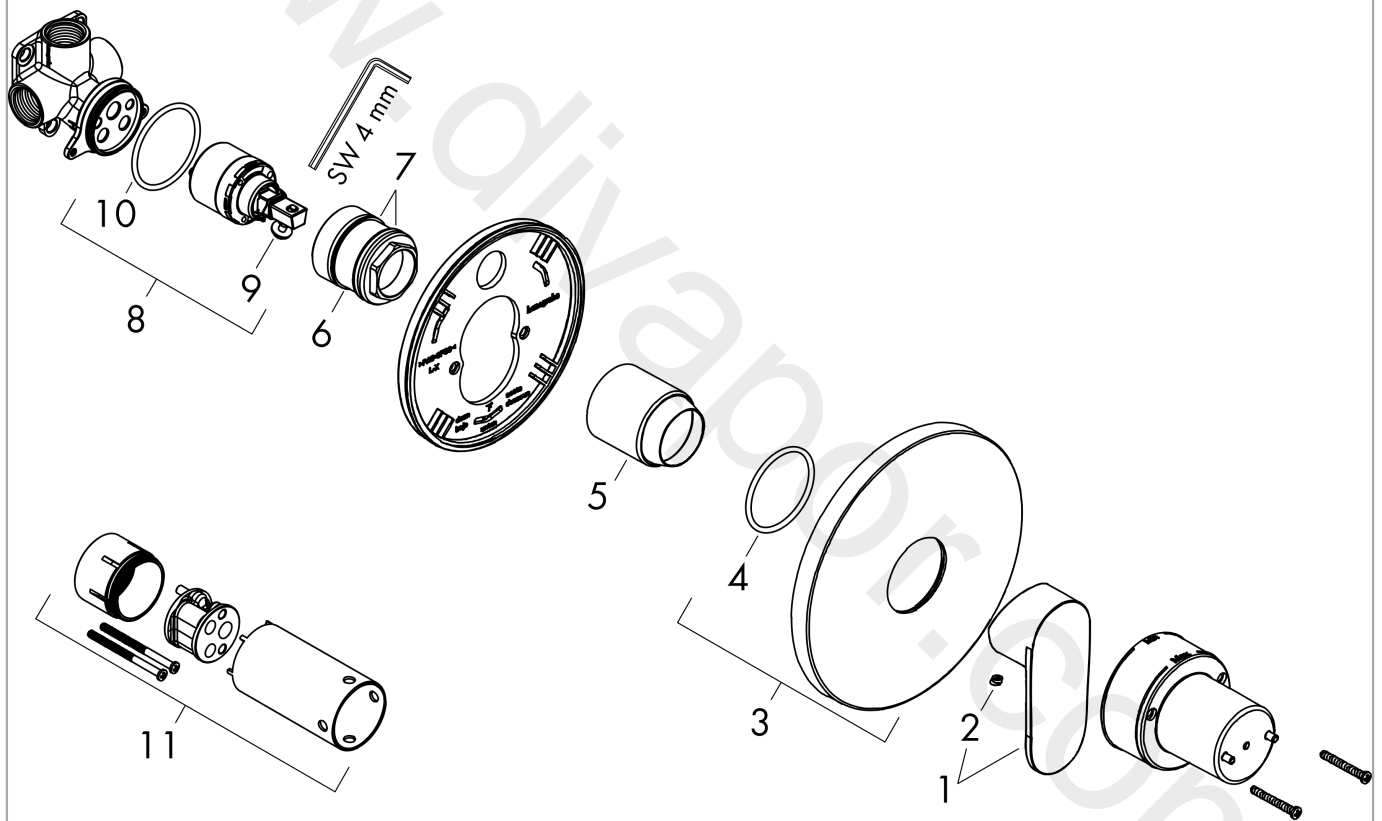

Vernis Blend
Shower mixer set for concealed installation
 Finish: **Chrome** Article Number: **71645007**

Description

product features

- consists of: single lever shower mixer, basic set
- 1 function
- maximum flow rate at 3 bar: 10 l/min
- ceramic cartridge
- temperature limitation adjustable
- connection type: basic set

Product image

Scale drawing

Flowchart

Vernis Blend
Shower mixer set for concealed installation
 Finish: **Chrome** Article Number: **71645007**

Exploded Drawing

Year of production: >04/20

Vernis Blend
Shower mixer set for concealed installation
 Finish: **Chrome** Article Number: **71645007**

Spare part list

Year of production: >04/20

Pos.	Description	Article Number	Price	PU
1	handle	93715000	£ 43,00	1
2	screw cover	96338000	£ 3,30	1
3	escutcheon	93724000	-	1
4	O-ring 34,65x1,78	93772000	-	1
5	flange	93680000	£ 9,00	1
6	nut	93711000	-	1
7	O-ring 38x2	98396000	£ 3,30	1
8	cartridge, assy	92730000	£ 35,00	1
9	locking screw for handle	95140000	£ 6,10	1
10	O-ring 44x2,5	98162000	£ 3,30	1
11	-	71963007	-	1