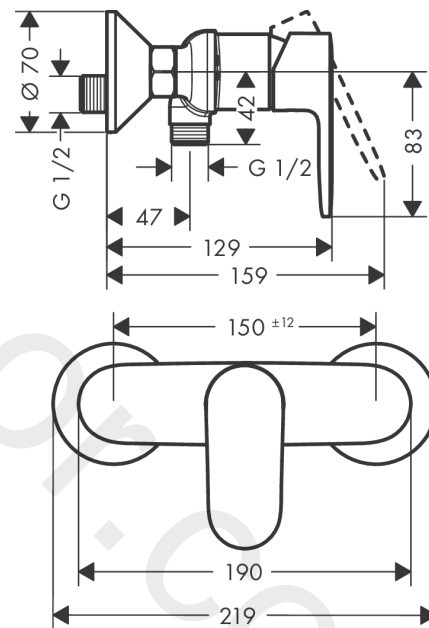

Vernis Blend
Single lever shower mixer for exposed installation
 Finish: **Chrome** Article Number: **71640007**

Description

product features

- 1 function
- maximum flow rate at 3 bar: 7,4 l/min
- flow rate of hand shower at 3 bar: 7,4 l/min
- ceramic cartridge
- temperature limitation adjustable
- non-return valve
- suitable for continuous flow water heaters
- hose connection DN15
- connection dimension: DN15
- min. operating pressure: 1 bar
- max. operating pressure: 10 bar
- connection type: s-shaped connections

Product image

Scale drawing

Flowchart

Vernis Blend
Single lever shower mixer for exposed installation
 Finish: **Chrome** Article Number: **71640007**

Exploded Drawing

Year of production: >04/20

Vernis Blend
Single lever shower mixer for exposed installation
 Finish: **Chrome** Article Number: **71640007**

Spare part list

Year of production: >04/20

Pos.	Description	Article Number	Price	PU
1	handle	93715000	£ 43,00	1
2	screw cover	96338000	£ 3,30	1
3	flange	93716000	-	1
4	nut	93717000	-	1
5	cartridge, assy	92730000	£ 35,00	1
6	locking screw for handle	95140000	£ 6,10	1
7	O-ring 16x2	98133000	£ 3,30	1
8	connecting thread G½	93767000	£ 9,00	1
9	filter packing	96922000	£ 9,00	1
10	escutcheon Ø 70 mm	93718000	£ 13,30	1
11	set of S-unions	94140007	-	1