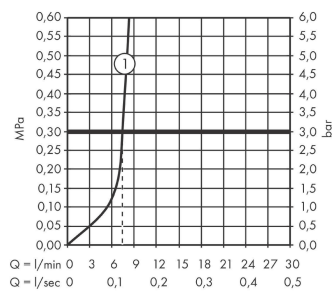

Vernis Blend
Single lever shower mixer for exposed installation
 Finish: **Chrome** Article Number: **71640007**

Description

product features

- 1 function
- maximum flow rate at 3 bar: 7,4 l/min
- flow rate of hand shower at 3 bar: 7,4 l/min
- ceramic cartridge
- temperature limitation adjustable
- non-return valve
- suitable for continuous flow water heaters
- hose connection DN15
- connection dimension: DN15
- min. operating pressure: 1 bar
- max. operating pressure: 10 bar
- connection type: s-shaped connections

Product image

Scale drawing

Flowchart

Vernis Blend
Single lever shower mixer for exposed installation
 Finish: **Chrome** Article Number: **71640007**

Exploded Drawing

Year of production: >04/20

Vernis Blend
Single lever shower mixer for exposed installation
 Finish: **Chrome** Article Number: **71640007**