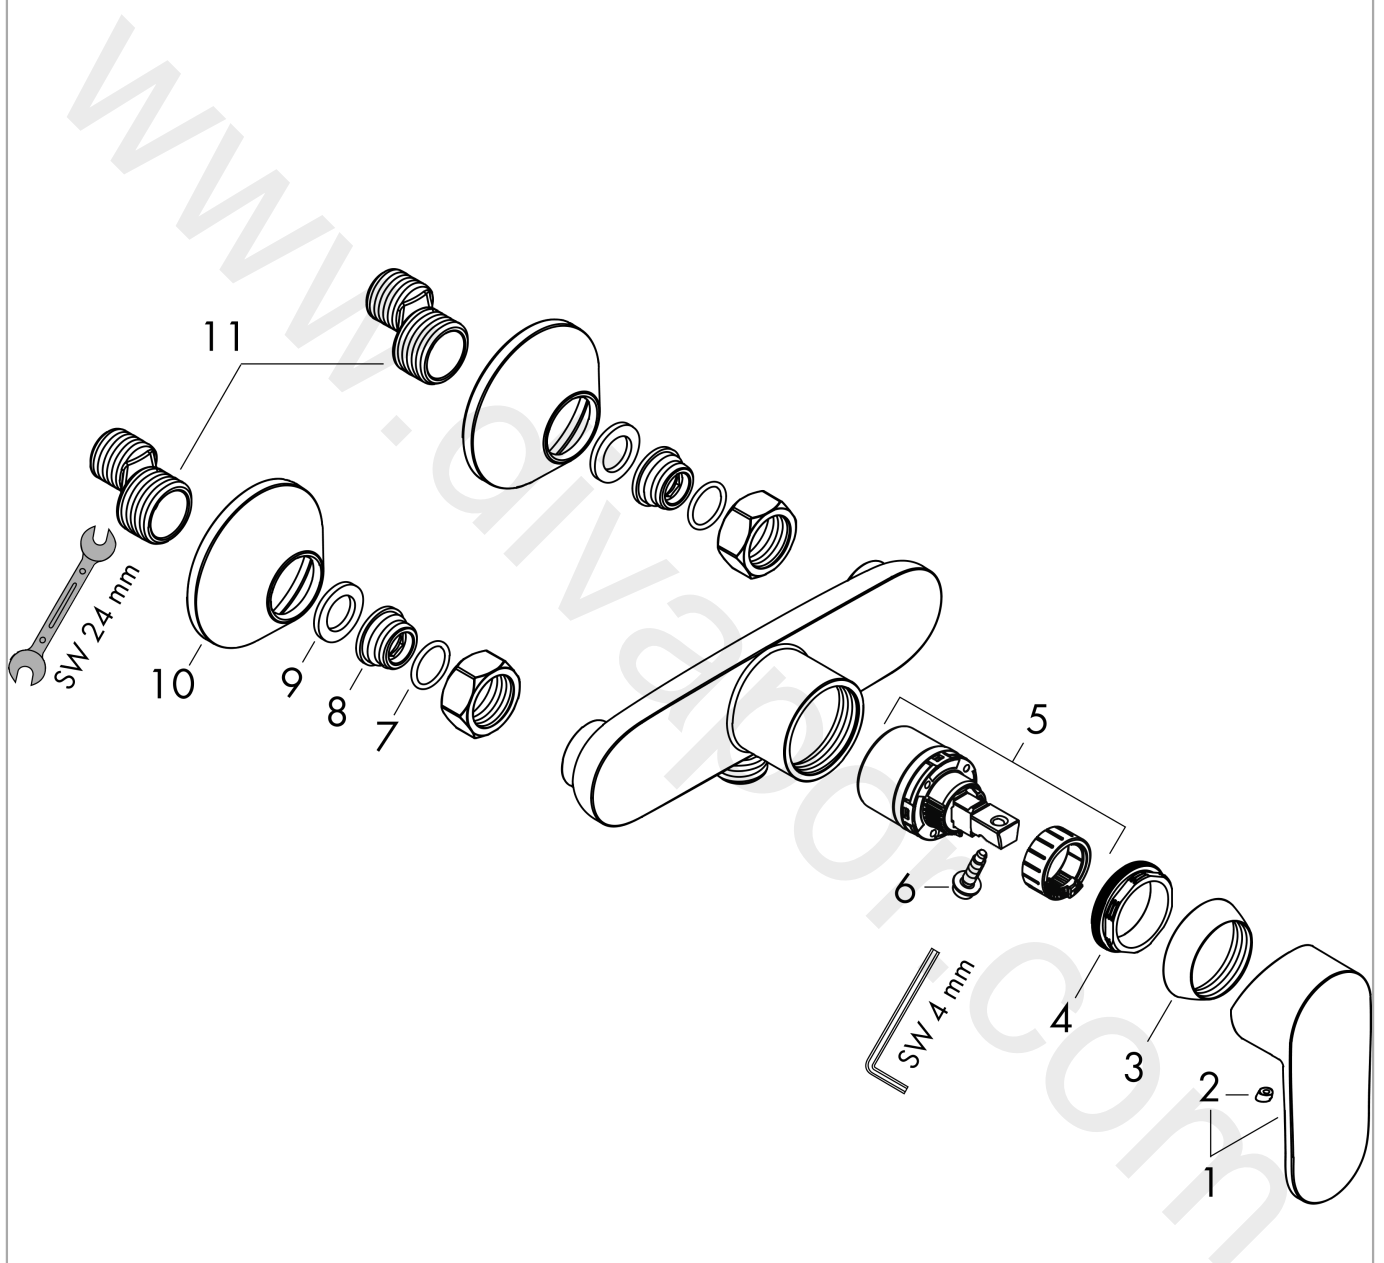

Vernis Blend
Single lever shower mixer for exposed installation
 Finish: **Chrome** Article Number: **71640007**

Description

product features

- 1 function
- maximum flow rate at 3 bar: 7,4 l/min
- flow rate of hand shower at 3 bar: 7,4 l/min
- ceramic cartridge
- temperature limitation adjustable
- non-return valve
- suitable for continuous flow water heaters
- hose connection DN15
- connection dimension: DN15
- min. operating pressure: 1 bar
- max. operating pressure: 10 bar
- connection type: s-shaped connections

Product image

Scale drawing

Flowchart

Vernis Blend
Single lever shower mixer for exposed installation
 Finish: **Chrome** Article Number: **71640007**

Exploded Drawing

Year of production: >04/20

Vernis Blend
Single lever shower mixer for exposed installation
 Finish: **Chrome** Article Number: **71640007**

Spare part list

Year of production: >04/20

Pos.	Description	Article Number	Price	PU
1	handle	93715000	£ 43,00	1
2	screw cover	96338000	£ 3,30	1
3	flange	93716000	-	1
4	nut	93717000	-	1
5	cartridge, assy	92730000	£ 35,00	1
6	locking screw for handle	95140000	£ 6,10	1
7	O-ring 16x2	98133000	£ 3,30	1
8	connecting thread G½	93767000	£ 9,00	1
9	filter packing	96922000	£ 9,00	1
10	escutcheon Ø 70 mm	93718000	£ 13,30	1
11	set of S-unions	94140007	-	1