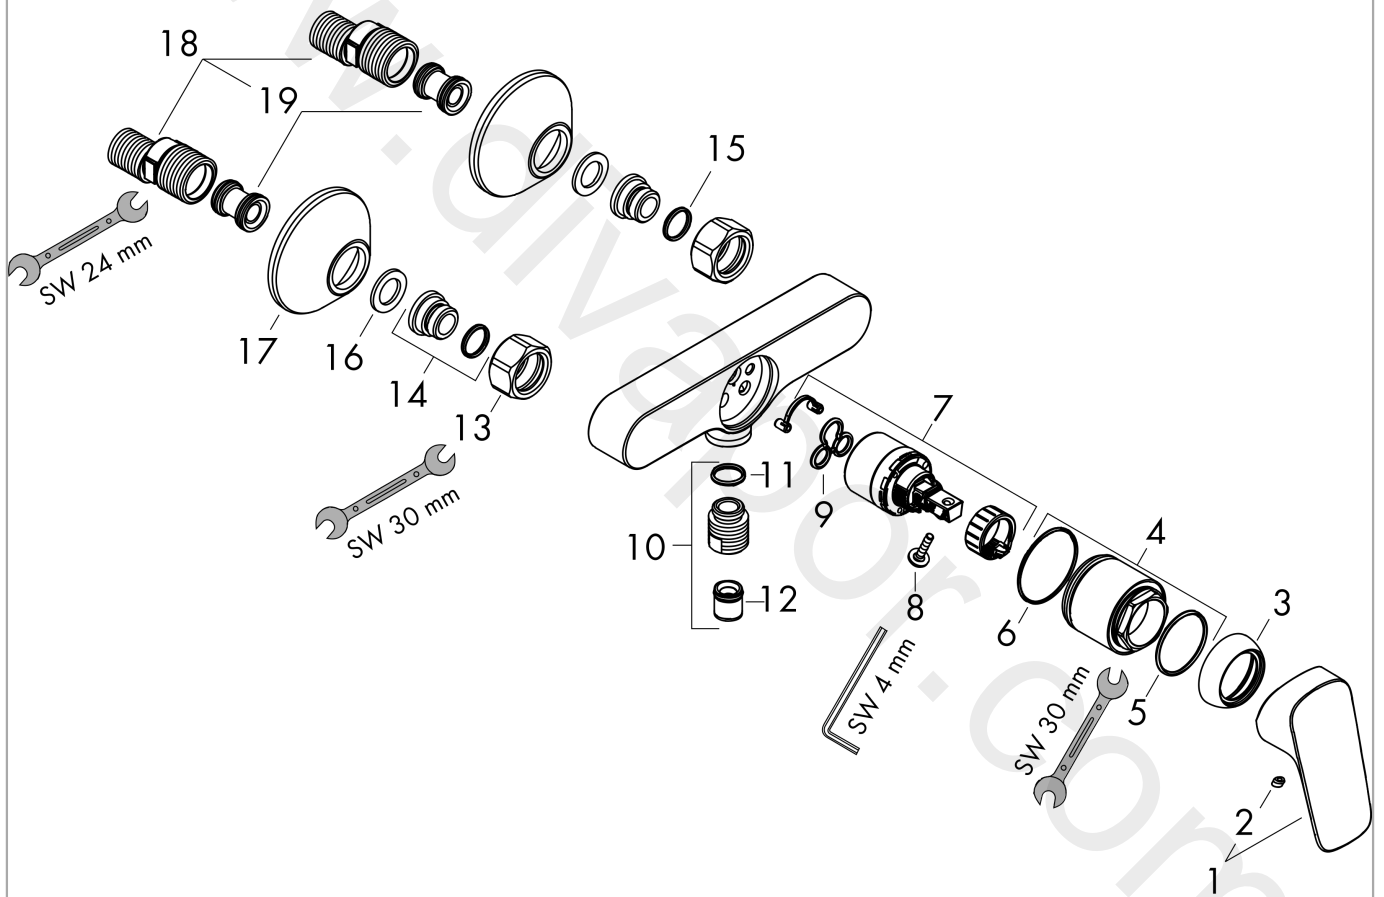

#### product features

- 1 function
- centre distance:  $150 \pm 12$  mm
- maximum flow rate at 3 bar: 5,7 l/min
- flow rate of hand shower at 3 bar: 5,7 l/min
- ceramic cartridge
- temperature limitation adjustable
- non-return valve
- with silencer
- hose connection DN15
- connection dimension: DN15
- connection type: s-shaped connections

### Scale drawing

### Flowchart

**Logis**  
**Single lever shower mixer for exposed installation 2 ticks**  
 Finish: **Chrome** Article Number: **71632009**

**Exploded Drawing**

Year of production: >04/20

### Spare part list

Year of production: >04/20

Pos.	Description	Article Number	Price	PU
1	handle	92224000	£ 51,00	1
2	screw cover	96338000	£ 3,30	1
3	flange	97406000	£ 20,50	1
4	nut	97977000	£ 43,00	1
5	O-Ring 32x2	98193000	£ 3,30	1
6	O-ring 33x1,5	98164000	£ 3,30	1
7	cartridge, assy	95646001	£ 96,00	1
8	locking screw for handle	95140000	£ 6,10	1
9	seal	95008000	£ 9,00	1
10	Hose Connection	96044019	-	1
11	O-ring 14x2	98129000	£ 3,30	1
12	non return valve	92839000	£ 16,10	1
13	set of nuts	96157000	£ 35,00	1
14	connecting thread	97220000	£ 16,10	1
15	O-ring 15x2	98163000	£ 3,30	1
16	filter packing	96922000	£ 9,00	1
17	escutcheon Ø 70 mm	94135000	£ 13,30	1
18	set of S-unions (±12 mm)	94140000	£ 51,00	1
19	noise reduction	96429000	£ 6,10	1