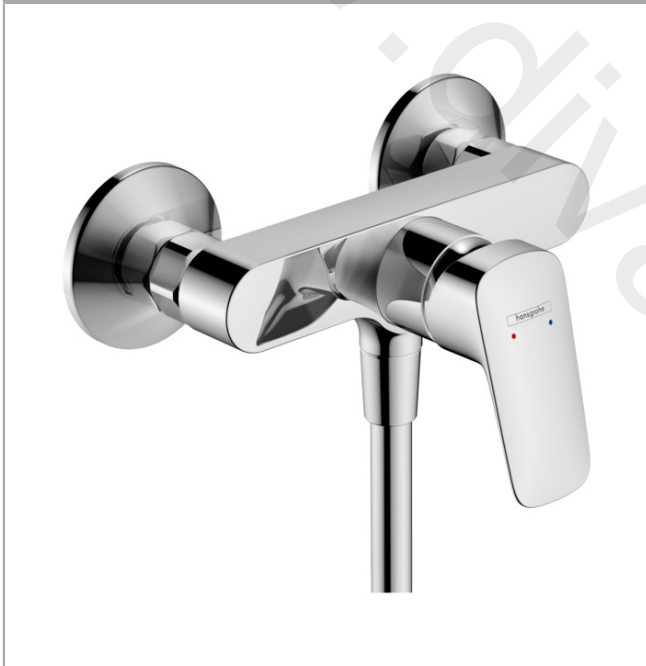

Logis

Single lever shower mixer for exposed installation 2 ticks

Finish: **Chrome** Article Number: **71632009**

Description

product features

- 1 function
- centre distance: 150 ± 12 mm
- maximum flow rate at 3 bar: 5,7 l/min
- flow rate of hand shower at 3 bar: 5,7 l/min
- ceramic cartridge
- temperature limitation adjustable
- non-return valve
- with silencer
- hose connection DN15
- connection dimension: DN15
- connection type: s-shaped connections

Product image