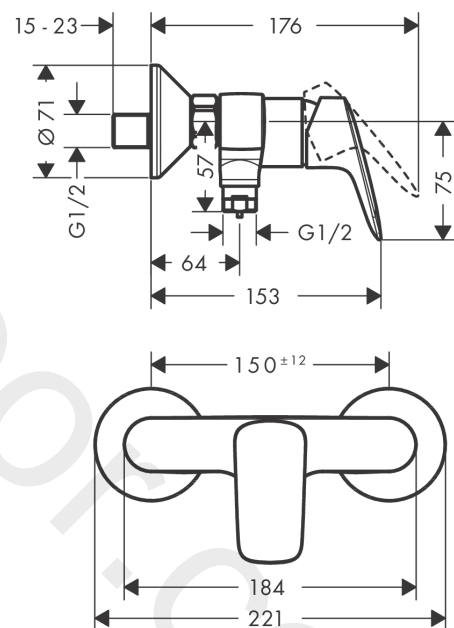

### Description

#### product features

- 1 function
- centre distance:  $150 \pm 12$  mm
- maximum flow rate at 3 bar: 5,7 l/min
- flow rate of hand shower at 3 bar: 5,7 l/min
- ceramic cartridge
- temperature limitation adjustable
- non-return valve
- with silencer
- hose connection DN15
- connection dimension: DN15
- connection type: s-shaped connections

### Scale drawing

### Spare part list

Year of production: >04/20

Pos.	Description	Article Number	Price	PU
1	handle	92224000	£ 51,00	1
2	screw cover	96338000	£ 3,30	1
3	flange	97406000	£ 20,50	1
4	nut	97977000	£ 43,00	1
5	O-Ring 32x2	98193000	£ 3,30	1
6	O-ring 33x1,5	98164000	£ 3,30	1
7	cartridge, assy	95646001	£ 96,00	1
8	locking screw for handle	95140000	£ 6,10	1
9	seal	95008000	£ 9,00	1
10	Hose Connection	96044019	-	1
11	O-ring 14x2	98129000	£ 3,30	1
12	non return valve	92839000	£ 16,10	1
13	set of nuts	96157000	£ 35,00	1
14	connecting thread	97220000	£ 16,10	1
15	O-ring 15x2	98163000	£ 3,30	1
16	filter packing	96922000	£ 9,00	1
17	escutcheon Ø 70 mm	94135000	£ 13,30	1
18	set of S-unions (±12 mm)	94140000	£ 51,00	1
19	noise reduction	96429000	£ 6,10	1