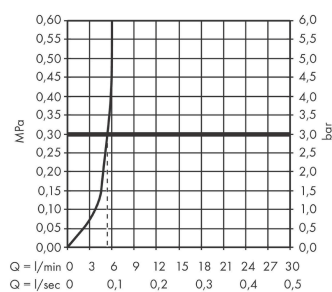

Logis

Single lever shower mixer for exposed installation 2 ticks

Finish: **Chrome** Article Number: **71632009**

Description

product features

- 1 function
- centre distance: 150 ± 12 mm
- maximum flow rate at 3 bar: 5,7 l/min
- flow rate of hand shower at 3 bar: 5,7 l/min
- ceramic cartridge
- temperature limitation adjustable
- non-return valve
- with silencer
- hose connection DN15
- connection dimension: DN15
- connection type: s-shaped connections

Product image

Scale drawing

Flowchart