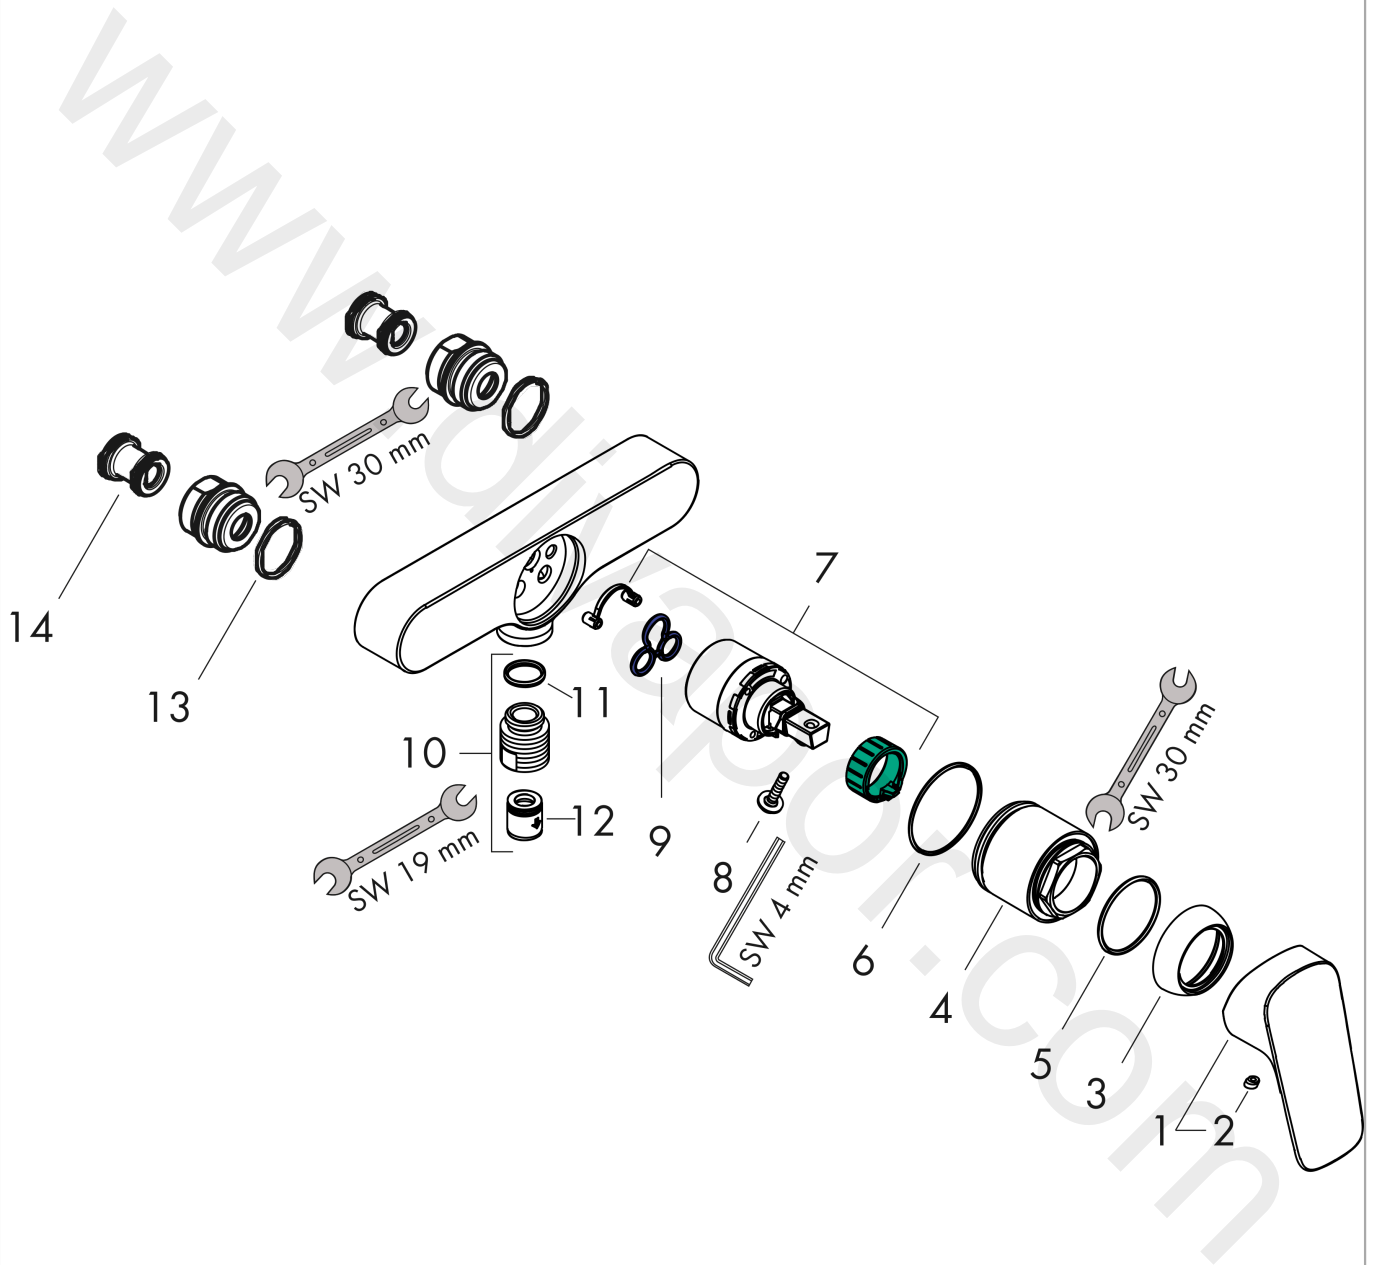

Logis

Single lever shower mixer for exposed installation with centre distance 15.3 cm

Surfaces: Article Number: **71630000**

Exploded Drawing

Year of production: **07/14 - 11/17**

Logis

Single lever shower mixer for exposed installation with centre distance 15.3 cm

Surfaces: Article Number: **71630000**

Spare part list

Year of production: 07/14 - 11/17

Pos.	Description	Article Number	Price	PU
1	handle	92224000	£ 51,00	1
2	screw cover	96338000	£ 3,30	1
3	flange	97406000	£ 20,50	1
4	nut	97977000	£ 43,00	1
5	O-Ring 32x2	98193000	£ 3,30	1
6	O-ring 33x1,5	98164000	£ 3,30	1
7	cartridge, assy	92730000	£ 35,00	1
8	locking screw for handle	95140000	£ 6,10	1
9	seal	95008000	£ 9,00	1
10	Hose Connection	96044000	£ 25,00	1
11	O-ring 14x2	98129000	£ 3,30	1
12	set of non return valves DW 15	94074000	£ 16,10	1
13	O-ring 23x2	98398000	£ 3,30	1
14	noise reduction	96429000	£ 6,10	1