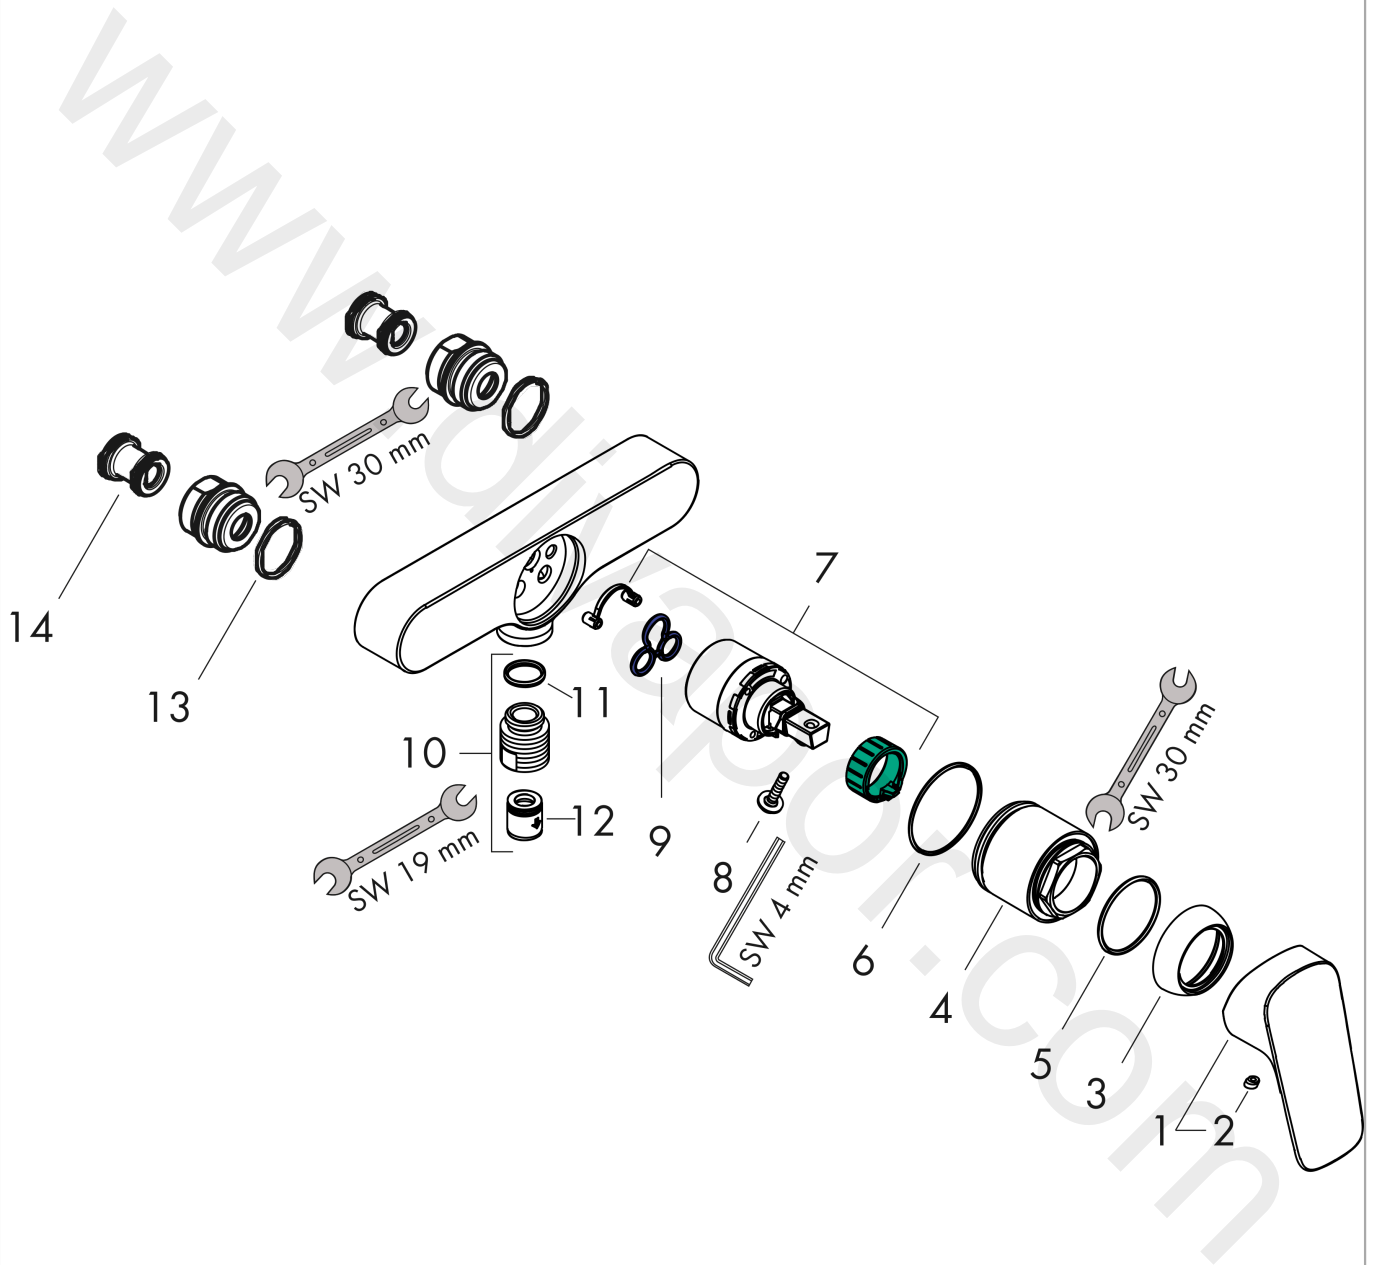

Logis

Single lever shower mixer for exposed installation with centre distance 15.3 cm

Surfaces: Article Number: **71630000**

Exploded Drawing

Year of production: **04/14 - 06/14**

Logis

Single lever shower mixer for exposed installation with centre distance 15.3 cm

Surfaces: Article Number: **71630000**

Spare part list

Year of production: **04/14 - 06/14**

Pos.	Description	Article Number	Price	PU
1	handle	92224000	£ 51,00	1
2	screw cover	96338000	£ 3,30	1
3	flange	97406000	£ 20,50	1
4	nut	97977000	£ 43,00	1
5	O-Ring 32x2	98193000	£ 3,30	1
6	O-ring 33x1,5	98164000	£ 3,30	1
7	cartridge, assy	92730000	£ 35,00	1
8	locking screw for handle	95140000	£ 6,10	1
9	seal	95008000	£ 9,00	1
10	Hose Connection	96044000	£ 25,00	1
11	O-ring 14x2	98129000	£ 3,30	1
12	set of non return valves DW 15	94074000	£ 16,10	1
13	O-ring 23x2	98398000	£ 3,30	1
14	noise reduction	96429000	£ 6,10	1