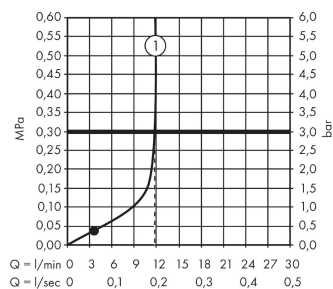

Logis

Single lever shower mixer for exposed installation with centre distance 15.3 cm

Finish: **Chrome** Article Number: **71630000**

Description

product features

- 1 function
- centre distance: 153 mm
- maximum flow rate at 3 bar: 26 l/min
- flow rate of hand shower at 3 bar: 12 l/min
- ceramic cartridge
- temperature limitation adjustable
- non-return valve
- with silencer
- hose connection DN15
- connection dimension: DN15
- min. operating pressure: 1 bar
- max. operating pressure: 10 bar

Article Details

Price excl. VAT

114,17 £

Certificates / Sustainability

Product image

Scale drawing

Flowchart

Logis

Single lever shower mixer for exposed installation with centre distance 15.3 cm

Finish: **Chrome** Article Number: **71630000**

Exploded Drawing

Year of production: >12/17

Logis

Single lever shower mixer for exposed installation with centre distance 15.3 cm