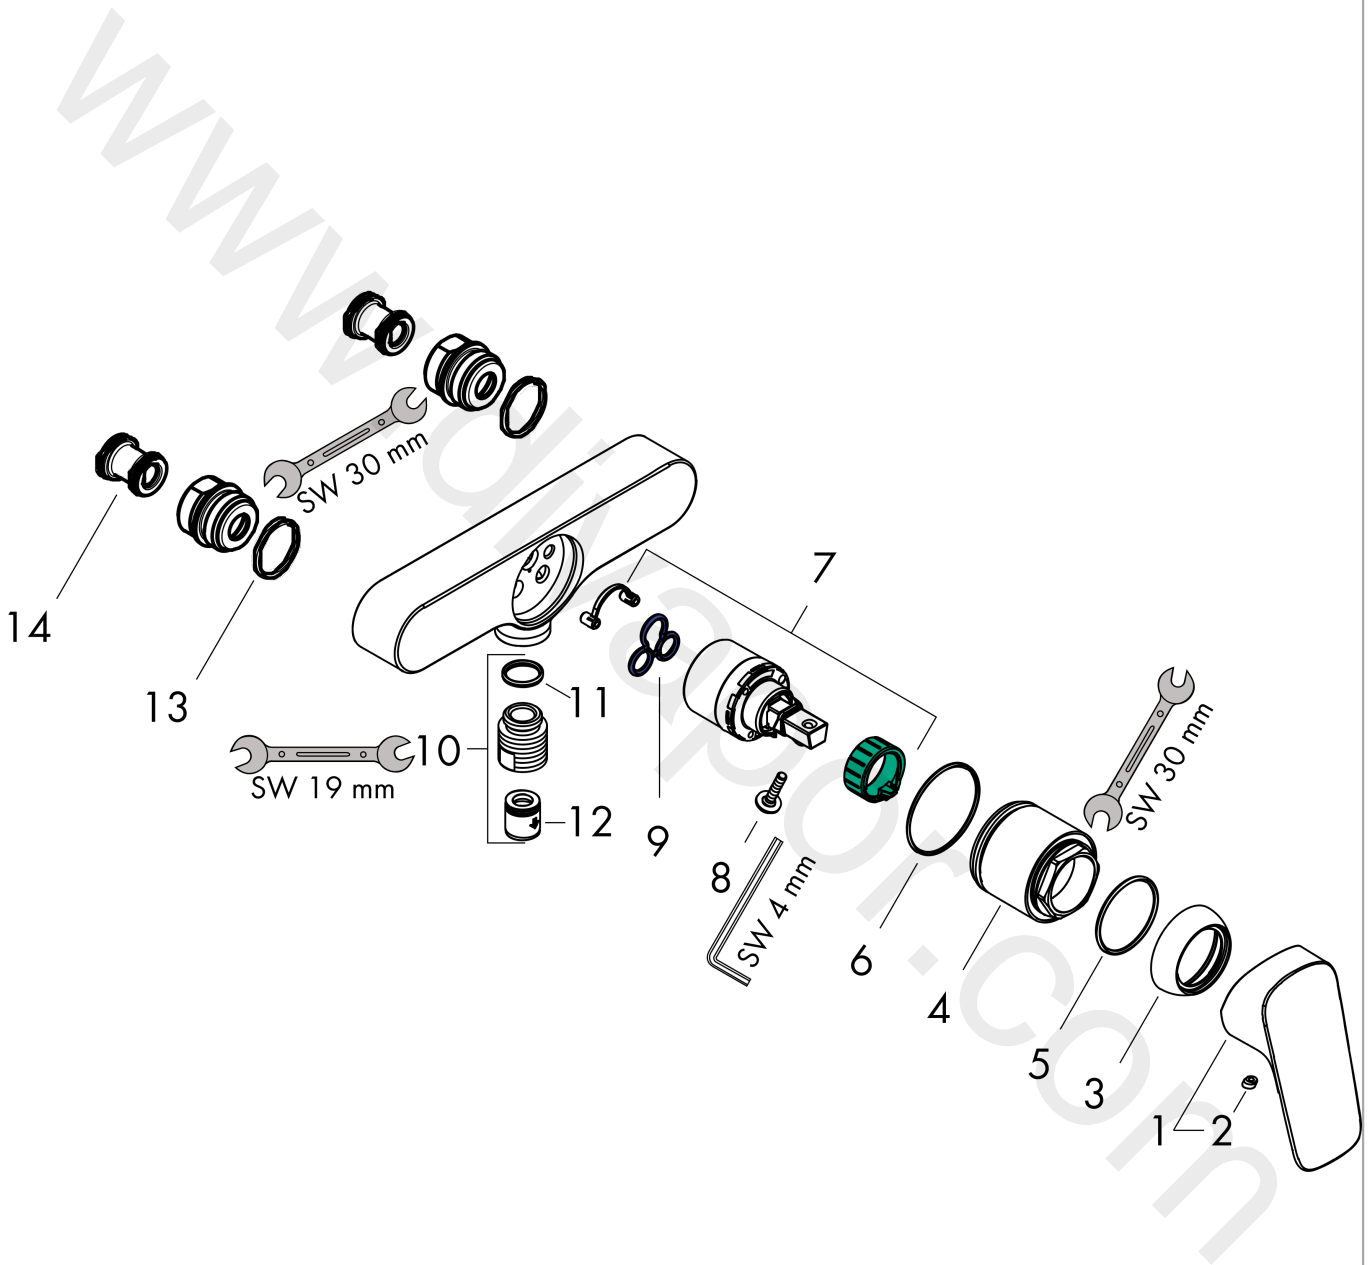

Logis

Single lever shower mixer for exposed installation with centre distance 15.3 cm

Finish: **Chrome** Article Number: **71630000**

Description

product features

- 1 function
- centre distance: 153 mm
- maximum flow rate at 3 bar: 26 l/min
- flow rate of hand shower at 3 bar: 12 l/min
- ceramic cartridge
- temperature limitation adjustable
- non-return valve
- with silencer
- hose connection DN15
- connection dimension: DN15
- min. operating pressure: 1 bar
- max. operating pressure: 10 bar

Article Details

Price excl. VAT

114,17 £

Certificates / Sustainability

Product image

Scale drawing

Flowchart

Logis

Single lever shower mixer for exposed installation with centre distance 15.3 cm

Finish: **Chrome** Article Number: **71630000**

Exploded Drawing

Year of production: >12/17

Logis

Single lever shower mixer for exposed installation with centre distance 15.3 cm

Finish: **Chrome** Article Number: **71630000**

Spare part list

Year of production: >12/17

Pos.	Description	Article Number	Price	PU
1	handle	92224000	£ 51,00	1
2	screw cover	96338000	£ 3,30	1
3	flange	97406000	£ 20,50	1
4	nut	97977000	£ 43,00	1
5	O-Ring 32x2	98193000	£ 3,30	1
6	O-ring 33x1,5	98164000	£ 3,30	1
7	cartridge, assy	92730000	£ 35,00	1
8	locking screw for handle	95140000	£ 6,10	1
9	seal	95008000	£ 9,00	1
10	Hose Connection	96044000	£ 25,00	1
11	O-ring 14x2	98129000	£ 3,30	1
12	non return valve	93251000	£ 137,00	1
13	O-ring 23x2	98398000	£ 3,30	1
14	noise reduction	96429000	£ 6,10	1