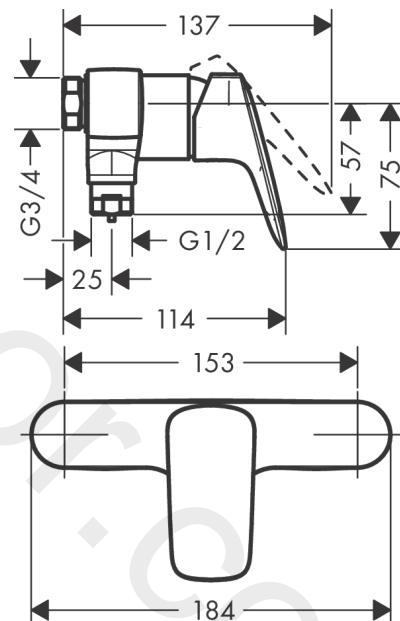

Logis

Single lever shower mixer for exposed installation with centre distance 15.3 cm

Finish: **Chrome** Article Number: **71630000**

Description

product features

- 1 function
- centre distance: 153 mm
- maximum flow rate at 3 bar: 26 l/min
- flow rate of hand shower at 3 bar: 12 l/min
- ceramic cartridge
- temperature limitation adjustable
- non-return valve
- with silencer
- hose connection DN15
- connection dimension: DN15
- min. operating pressure: 1 bar
- max. operating pressure: 10 bar

Article Details

Price excl. VAT

114,17 £

Certificates / Sustainability

Product image

Scale drawing

Flowchart

Logis

Single lever shower mixer for exposed installation with centre distance 15.3 cm

Finish: **Chrome** Article Number: **71630000**

Exploded Drawing

Year of production: >12/17

Logis

Single lever shower mixer for exposed installation with centre distance 15.3 cm

Finish: **Chrome** Article Number: **71630000**

Spare part list

Year of production: >12/17

Pos.	Description	Article Number	Price	PU
1	handle	92224000	£ 51,00	1
2	screw cover	96338000	£ 3,30	1
3	flange	97406000	£ 20,50	1
4	nut	97977000	£ 43,00	1
5	O-Ring 32x2	98193000	£ 3,30	1
6	O-ring 33x1,5	98164000	£ 3,30	1
7	cartridge, assy	92730000	£ 35,00	1
8	locking screw for handle	95140000	£ 6,10	1
9	seal	95008000	£ 9,00	1
10	Hose Connection	96044000	£ 25,00	1
11	O-ring 14x2	98129000	£ 3,30	1
12	non return valve	93251000	£ 137,00	1
13	O-ring 23x2	98398000	£ 3,30	1
14	noise reduction	96429000	£ 6,10	1