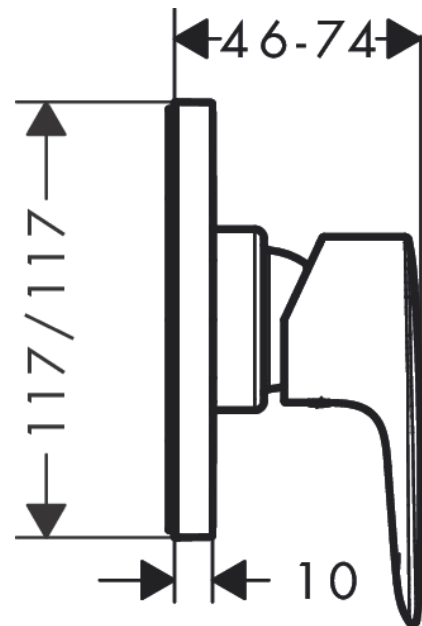

MySport

Single lever shower mixer for concealed installation

Finish: **Chrome** Article Number: **71618000**

Description

product features

- 1 function
- maximum flow rate at 3 bar: 22 l/min
- ceramic cartridge
- temperature limitation adjustable
- with silencer
- min. operating pressure: 1 bar
- max. operating pressure: 10 bar
- connection type: basic set

Product image

Scale drawing

Flowchart

MySport
Single lever shower mixer for concealed installation
 Finish: **Chrome** Article Number: **71618000**

Exploded Drawing

Year of production: >01/19

MySport**Single lever shower mixer for concealed installation**Finish: **Chrome** Article Number: **71618000****Spare part list**

Year of production: >01/19

Pos.	Description	Article Number	Price	PU
1	handle	92374000	£ 51,00	1
2	screw cover	96338000	£ 3,30	1
3	escutcheon	93469000	£ 64,00	1
4	hollow screw	96065000	£ 6,10	1
5	holder for escutcheon	93467000	£ 13,30	1
6	flange	96348000	£ 13,30	1
7	extension set 28 mm shower mixer	32698000	£ 137,00	1