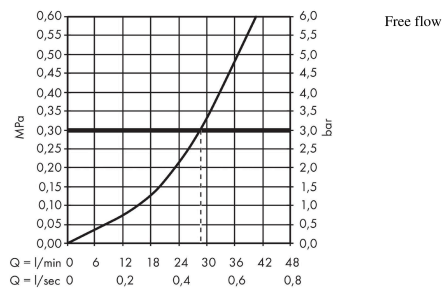

MySport

Single lever shower mixer for concealed installation

Finish: **Chrome** Article Number: **71618000**

Description

product features

- 1 function
- maximum flow rate at 3 bar: 22 l/min
- ceramic cartridge
- temperature limitation adjustable
- with silencer
- min. operating pressure: 1 bar
- max. operating pressure: 10 bar
- connection type: basic set

Product image

Scale drawing

Flowchart

MySport
Single lever shower mixer for concealed installation
 Finish: **Chrome** Article Number: **71618000**

Exploded Drawing

Year of production: >01/19

MySport**Single lever shower mixer for concealed installation**Finish: **Chrome** Article Number: **71618000****Spare part list**