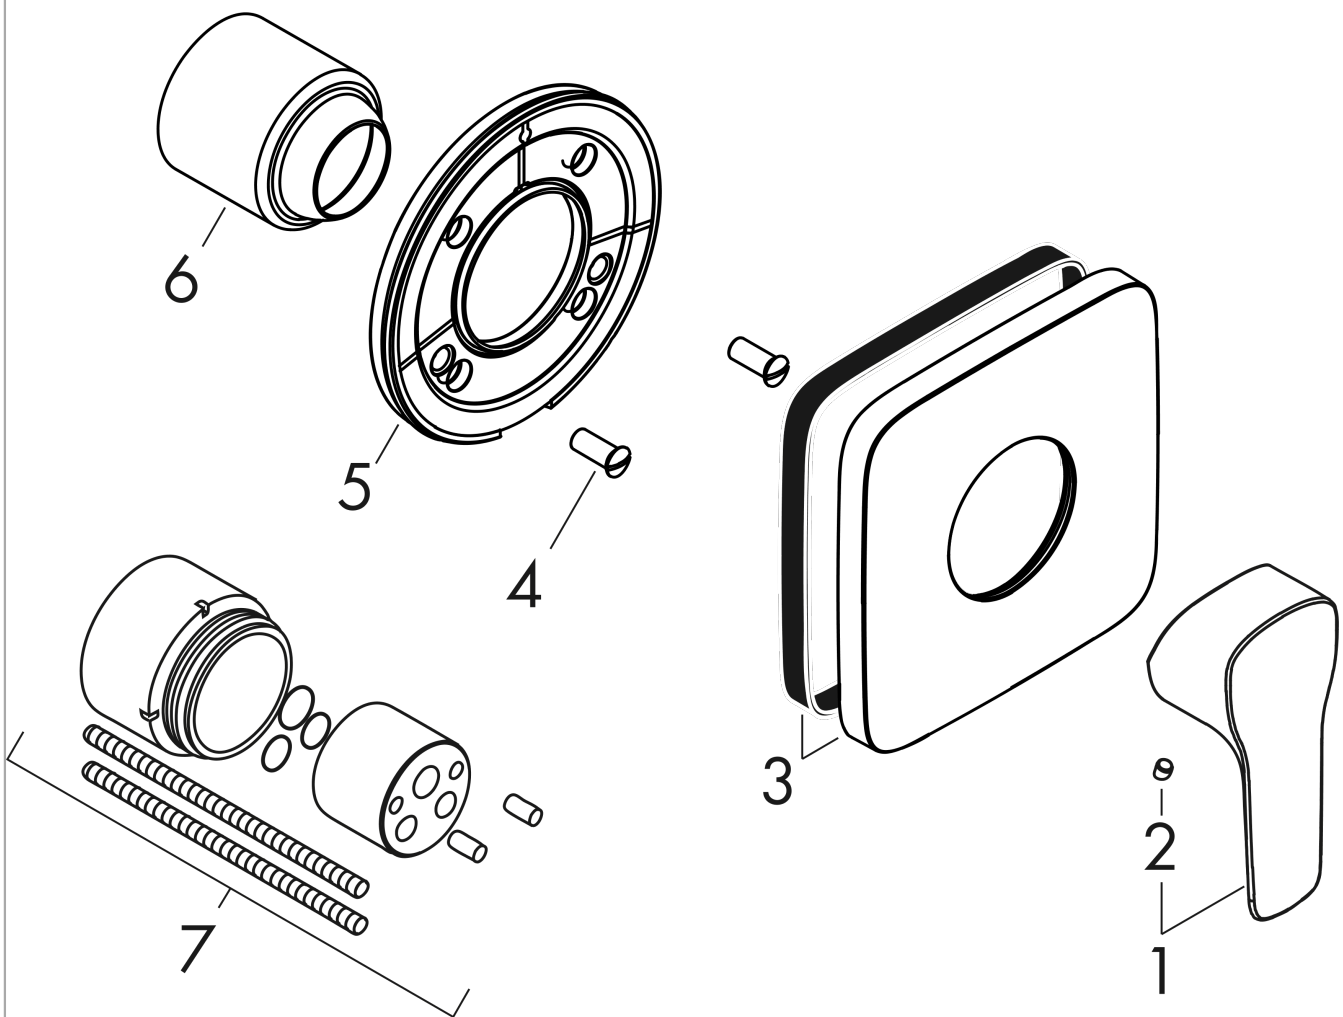

MySport

Single lever shower mixer for concealed installation

Finish: **Chrome** Article Number: **71618000**

Description

product features

- 1 function
- maximum flow rate at 3 bar: 22 l/min
- ceramic cartridge
- temperature limitation adjustable
- with silencer
- min. operating pressure: 1 bar
- max. operating pressure: 10 bar
- connection type: basic set

Product image

Scale drawing

Flowchart

MySport
Single lever shower mixer for concealed installation
 Finish: **Chrome** Article Number: **71618000**

Exploded Drawing

Year of production: >01/19

MySport**Single lever shower mixer for concealed installation**Finish: **Chrome** Article Number: **71618000****Spare part list**

Year of production: >01/19

Pos.	Description	Article Number	Price	PU
1	handle	92374000	£ 51,00	1
2	screw cover	96338000	£ 3,30	1
3	escutcheon	93469000	£ 64,00	1
4	hollow screw	96065000	£ 6,10	1
5	holder for escutcheon	93467000	£ 13,30	1
6	flange	96348000	£ 13,30	1
7	extension set 28 mm shower mixer	32698000	£ 137,00	1