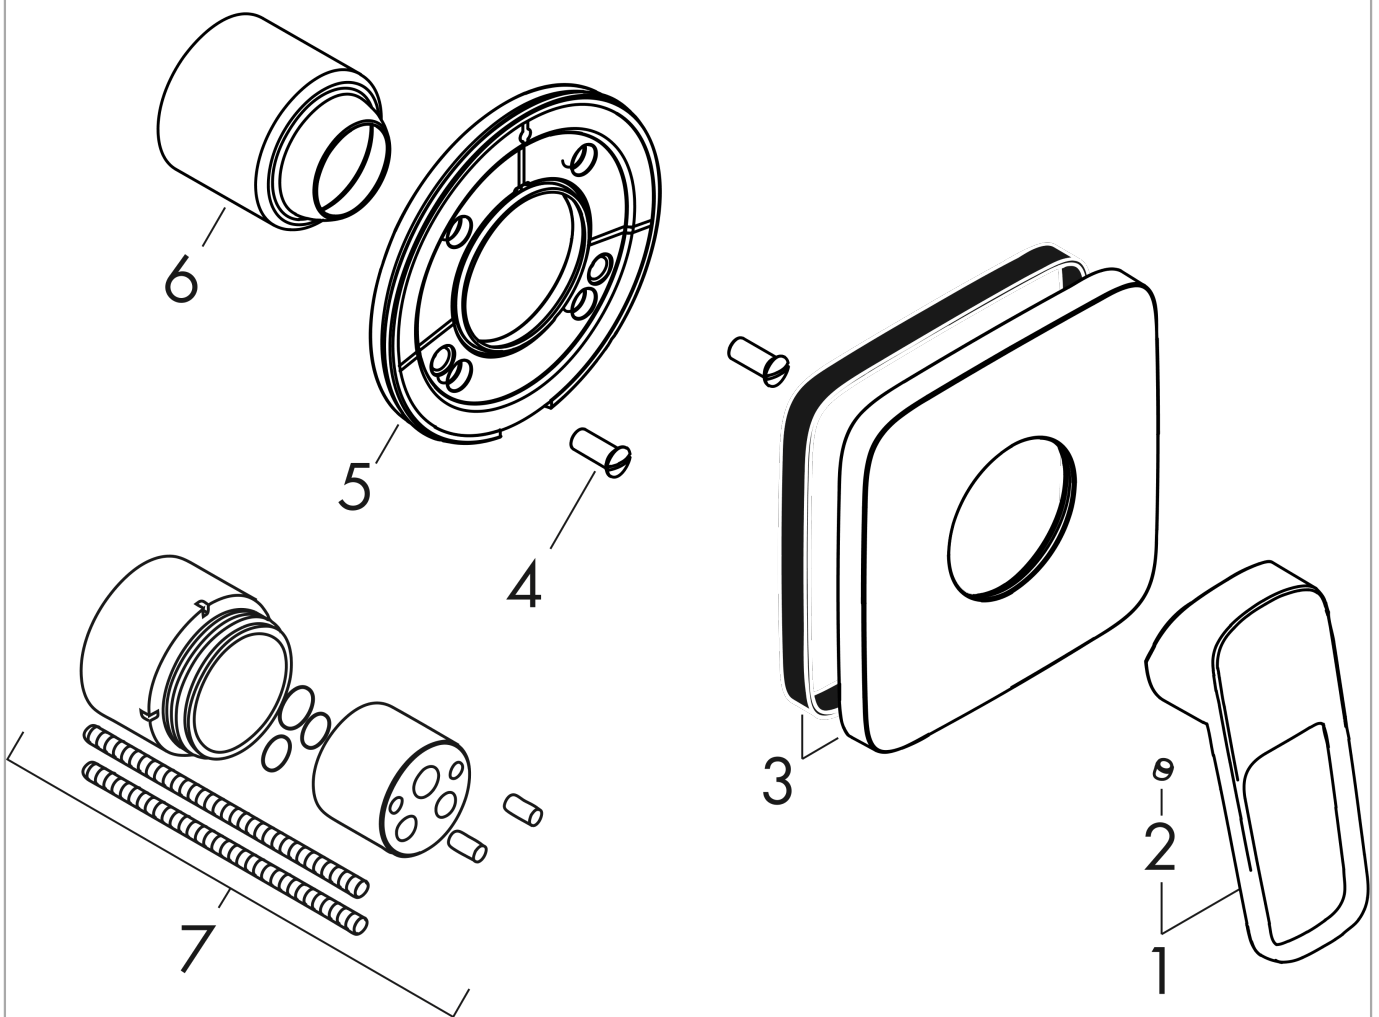

**Logis Loop**  
**Single lever shower mixer for concealed installation**  
 Surfaces: Article Number: 71612000

Exploded Drawing

Year of production: 01/19 - 06/22

**Logis Loop****Single lever shower mixer for concealed installation**Surfaces: Article Number: **71612000****Spare part list**Year of production: **01/19 - 06/22**

<b>Pos.</b>	<b>Description</b>	<b>Article Number</b>	<b>Price</b>	<b>PU</b>
1	handle	93011000	£ 43,00	1
2	screw cover	96338000	£ 3,30	1
3	escutcheon	93469000	£ 64,00	1
4	hollow screw	96065000	£ 6,10	1
5	holder for escutcheon	93467000	£ 13,30	1
6	flange	96348000	£ 13,30	1
7	extension set 28 mm shower mixer	32698000	£ 137,00	1