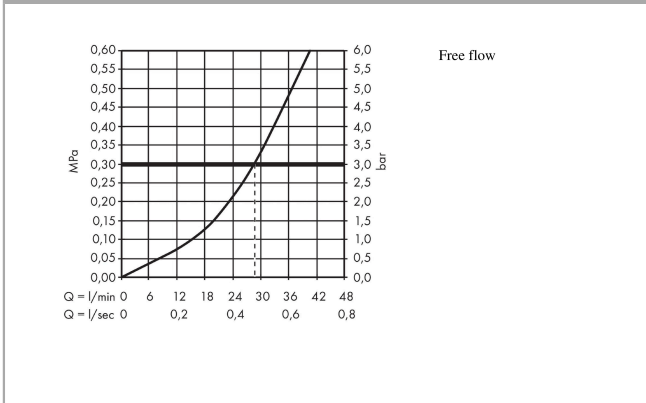

Logis E
Single lever shower mixer for concealed installation
 Finish: **Chrome** Article Number: **71609000**

Description

product features

- 1 function
- maximum flow rate at 3 bar: 22 l/min
- min. operating pressure: 1 bar
- max. operating pressure: 10 bar
- connection type: basic set

Article Details

Price excl. VAT 36,67 £

Certificates / Sustainability

Product image

Scale drawing

Flowchart

Logis E
Single lever shower mixer for concealed installation
 Finish: **Chrome** Article Number: **71609000**