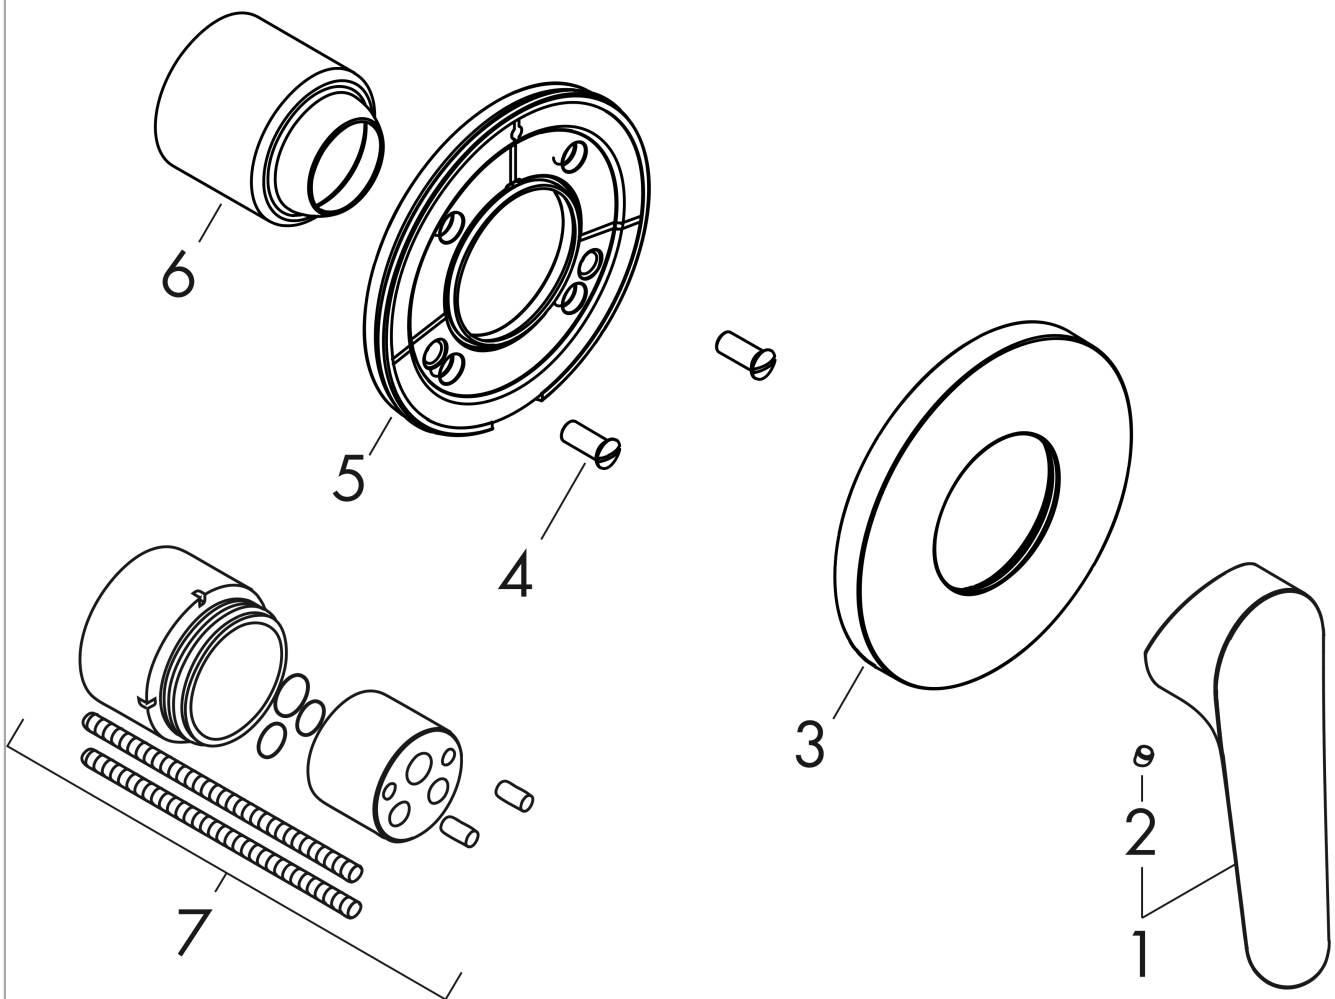

Logis E
Single lever shower mixer for concealed installation
 Finish: **Chrome** Article Number: **71609000**

Description

product features

- 1 function
- maximum flow rate at 3 bar: 22 l/min
- min. operating pressure: 1 bar
- max. operating pressure: 10 bar
- connection type: basic set

Article Details

Price excl. VAT 36,67 £

Certificates / Sustainability

Product image

Scale drawing

Flowchart

Logis E
Single lever shower mixer for concealed installation
 Finish: **Chrome** Article Number: **71609000**

Exploded Drawing

Year of production: >01/19

Logis E**Single lever shower mixer for concealed installation**Finish: **Chrome** Article Number: **71609000****Spare part list**

Year of production: >01/19

Pos.	Description	Article Number	Price	PU
1	handle	93024000	£ 51,00	1
2	screw cover	96338000	£ 3,30	1
3	escutcheon	93468000	£ 51,00	1
4	hollow screw	96065000	£ 6,10	1
5	holder for escutcheon	93467000	£ 13,30	1
6	flange	96348000	£ 13,30	1
7	extension set 28 mm shower mixer	32698000	£ 137,00	1