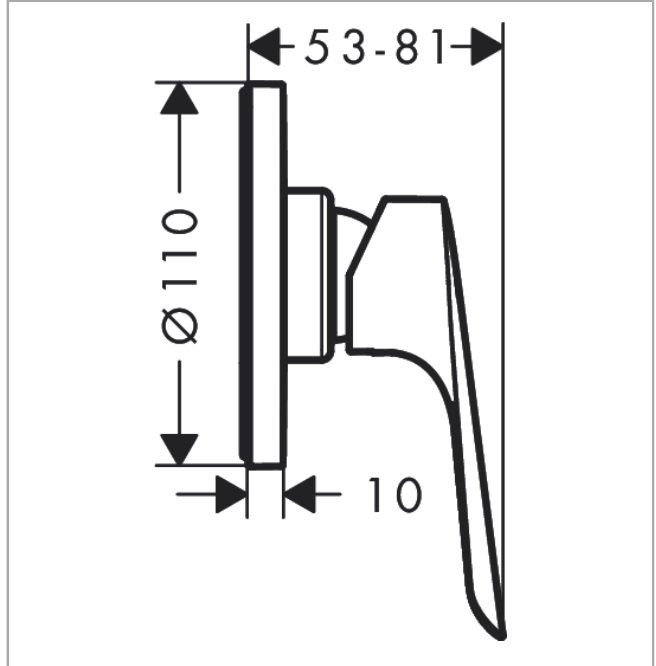

Logis E
Single lever shower mixer for concealed installation
 Finish: **Chrome** Article Number: **71609000**

Description

product features

- 1 function
- maximum flow rate at 3 bar: 22 l/min
- min. operating pressure: 1 bar
- max. operating pressure: 10 bar
- connection type: basic set

Article Details

Price excl. VAT 36,67 £

Certificates / Sustainability

Product image

Scale drawing

Flowchart

Logis E
Single lever shower mixer for concealed installation
 Finish: **Chrome** Article Number: **71609000**

Exploded Drawing

Year of production: >01/19

Logis E**Single lever shower mixer for concealed installation**Finish: **Chrome** Article Number: **71609000****Spare part list**

Year of production: >01/19

Pos.	Description	Article Number	Price	PU
1	handle	93024000	£ 51,00	1
2	screw cover	96338000	£ 3,30	1
3	escutcheon	93468000	£ 51,00	1
4	hollow screw	96065000	£ 6,10	1
5	holder for escutcheon	93467000	£ 13,30	1
6	flange	96348000	£ 13,30	1
7	extension set 28 mm shower mixer	32698000	£ 137,00	1