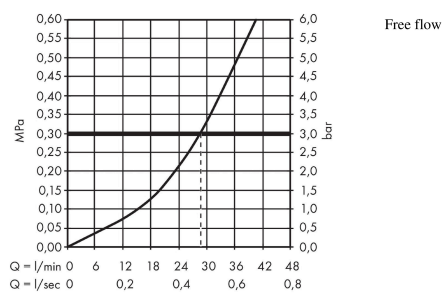

Logis E
Single lever shower mixer set for concealed installation
 Finish: **Chrome** Article Number: **71608000**

Description

product features

- consists of: single lever shower mixer, basic set
- 1 function
- maximum flow rate at 3 bar: 29 l/min
- ceramic cartridge
- connection type: basic set
- WRAS 2307700
- WRAS 2307700 - Approval letter 2307700

Article Details

Price excl. VAT

149,17 £

Certificates / Sustainability

Product image

Scale drawing

Flowchart

Logis E
Single lever shower mixer set for concealed installation
 Finish: **Chrome** Article Number: **71608000**

Exploded Drawing

Year of production: >01/18

Logis E
Single lever shower mixer set for concealed installation
 Finish: **Chrome** Article Number: **71608000**

Spare part list

Year of production: >01/18

Pos.	Description	Article Number	Price	PU
1	handle	93024000	£ 51,00	1
2	screw cover	96338000	£ 3,30	1
3	escutcheon Ø 150 mm	96555000	£ 64,00	1
4	cover cap	95433000	£ 6,10	1
5	hollow screw	96065000	£ 6,10	1
6	flange	96348000	£ 13,30	1
7	O-Ring 48x3	95508000	£ 3,30	1
8	extension set 28 mm shower mixer	32698000	£ 137,00	1
9	O-ring 12x1,5	98430000	£ 3,30	1
10	O-ring 10x1,5	98123000	£ 3,30	1
11	base body	13620180	£ 179,00	1