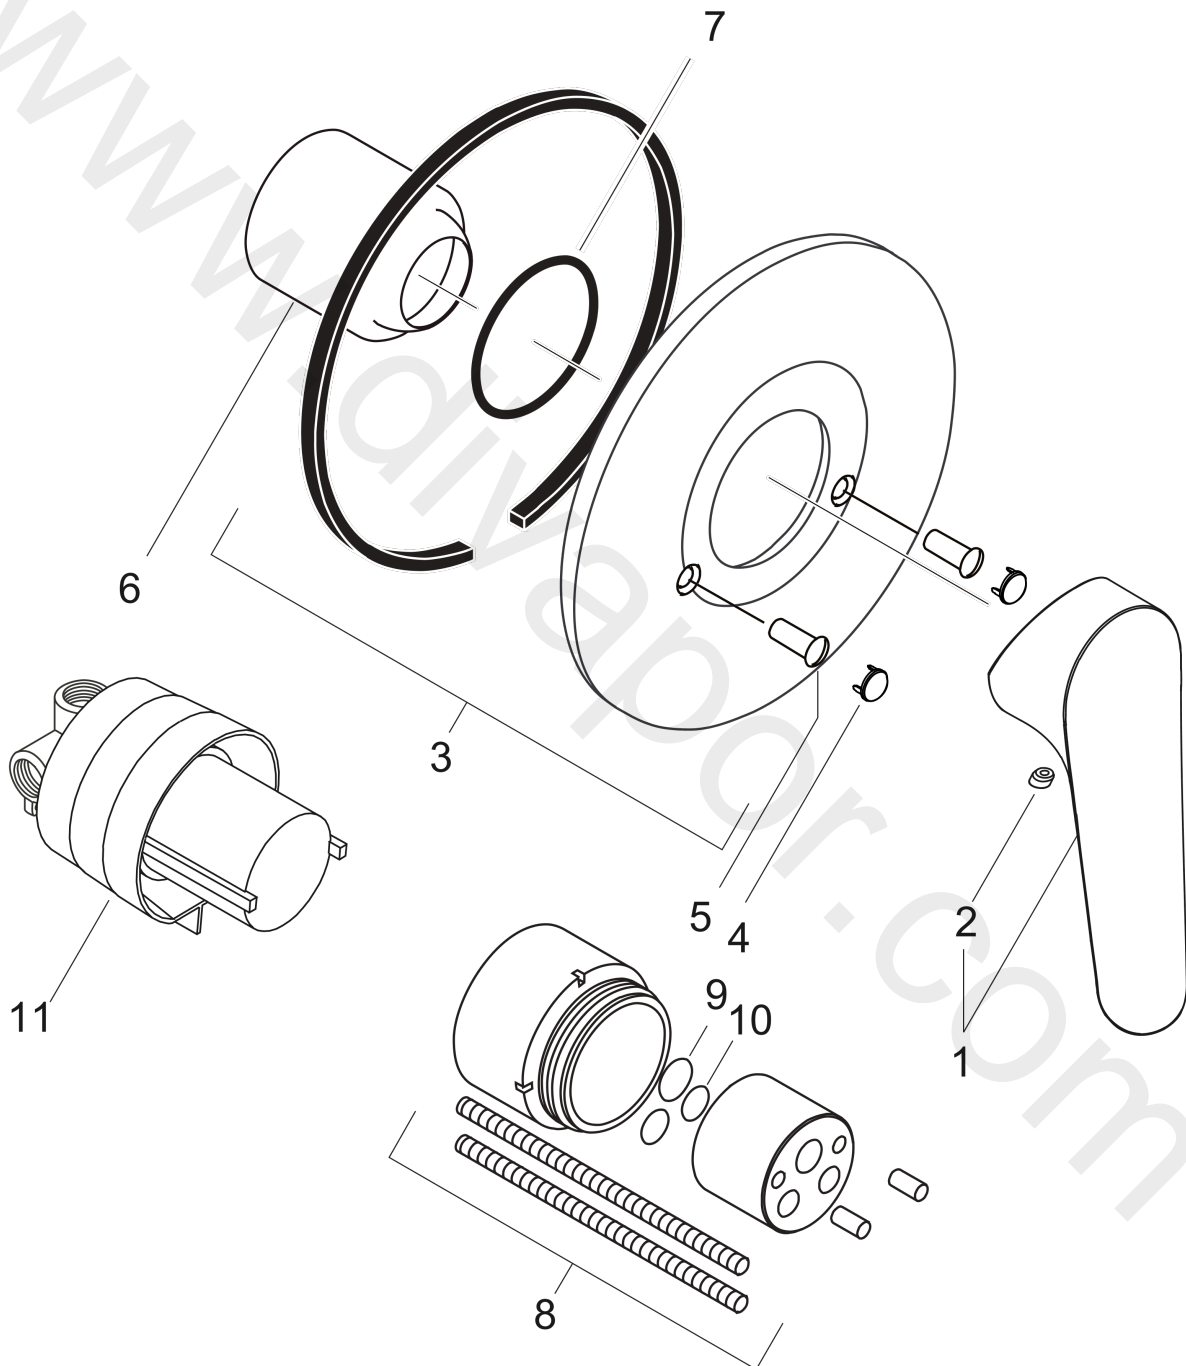

Logis E
Single lever shower mixer set for concealed installation
 Finish: **Chrome** Article Number: **71608000**

Description

product features

- consists of: single lever shower mixer, basic set
- 1 function
- maximum flow rate at 3 bar: 29 l/min
- ceramic cartridge
- connection type: basic set
- WRAS 2307700
- WRAS 2307700 - Approval letter 2307700

Article Details

Price excl. VAT

149,17 £

Certificates / Sustainability

Product image

Scale drawing

Flowchart

Logis E
Single lever shower mixer set for concealed installation
 Finish: **Chrome** Article Number: **71608000**

Exploded Drawing

Year of production: >01/18

Logis E
Single lever shower mixer set for concealed installation
 Finish: **Chrome** Article Number: **71608000**

Spare part list

Year of production: >01/18

Pos.	Description	Article Number	Price	PU
1	handle	93024000	£ 51,00	1
2	screw cover	96338000	£ 3,30	1
3	escutcheon Ø 150 mm	96555000	£ 64,00	1
4	cover cap	95433000	£ 6,10	1
5	hollow screw	96065000	£ 6,10	1
6	flange	96348000	£ 13,30	1
7	O-Ring 48x3	95508000	£ 3,30	1
8	extension set 28 mm shower mixer	32698000	£ 137,00	1
9	O-ring 12x1,5	98430000	£ 3,30	1
10	O-ring 10x1,5	98123000	£ 3,30	1
11	base body	13620180	£ 179,00	1