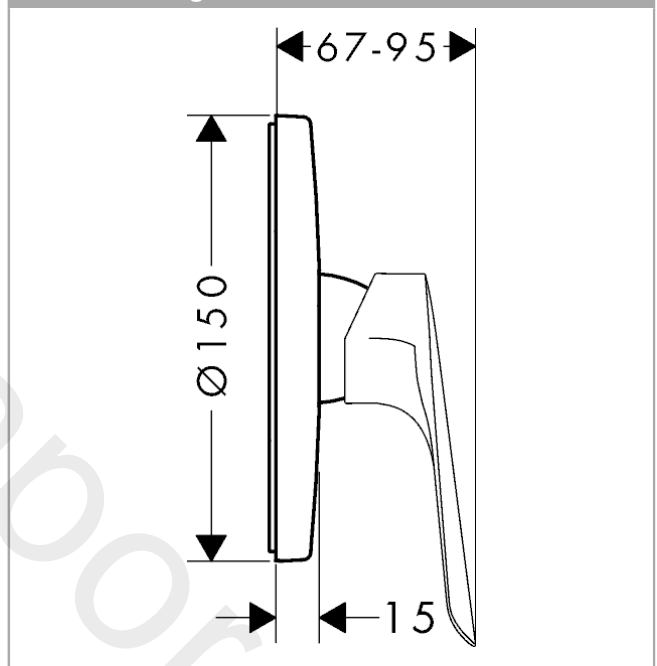

Logis E
Single lever shower mixer set for concealed installation
 Finish: **Chrome** Article Number: **71608000**

Description

product features

- consists of: single lever shower mixer, basic set
- 1 function
- maximum flow rate at 3 bar: 29 l/min
- ceramic cartridge
- connection type: basic set
- WRAS 2307700
- WRAS 2307700 - Approval letter 2307700

Article Details

Price excl. VAT

149,17 £

Certificates / Sustainability

Product image

Scale drawing

Flowchart

Logis E
Single lever shower mixer set for concealed installation
 Finish: **Chrome** Article Number: **71608000**

Exploded Drawing

Year of production: >01/18

Logis E
Single lever shower mixer set for concealed installation
 Finish: **Chrome** Article Number: **71608000**

Spare part list

Year of production: >01/18

Pos.	Description	Article Number	Price	PU
1	handle	93024000	£ 51,00	1
2	screw cover	96338000	£ 3,30	1
3	escutcheon Ø 150 mm	96555000	£ 64,00	1
4	cover cap	95433000	£ 6,10	1
5	hollow screw	96065000	£ 6,10	1
6	flange	96348000	£ 13,30	1
7	O-Ring 48x3	95508000	£ 3,30	1
8	extension set 28 mm shower mixer	32698000	£ 137,00	1
9	O-ring 12x1,5	98430000	£ 3,30	1
10	O-ring 10x1,5	98123000	£ 3,30	1
11	base body	13620180	£ 179,00	1