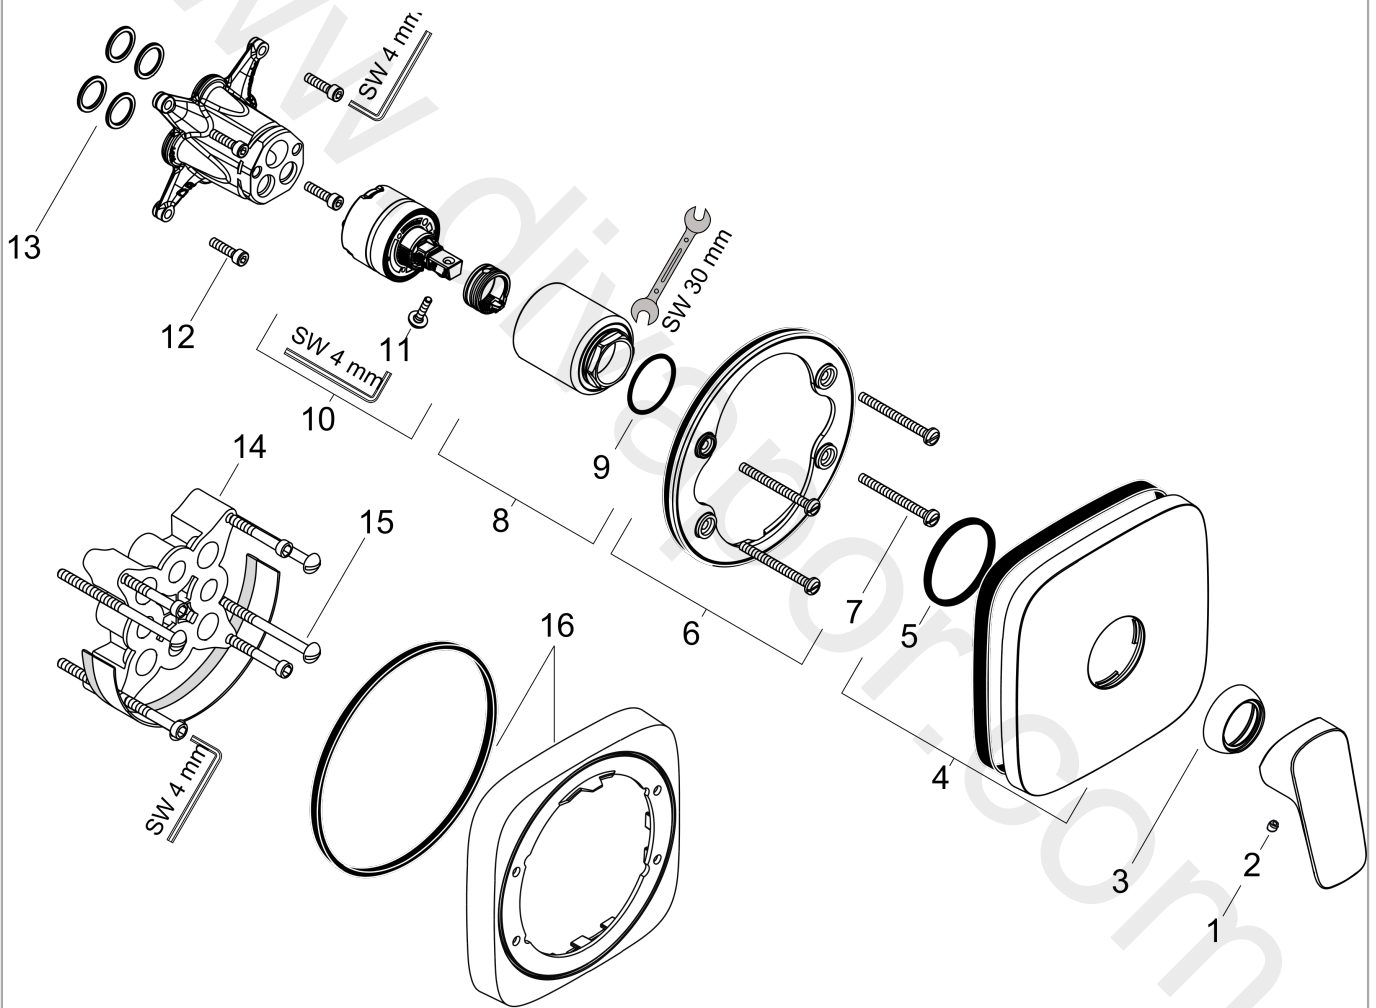

Logis

Single lever shower mixer HighFlow for concealed installation for iBox universal

Finish: **Chrome** Article Number: **71607000**

Description

product features

- 1 function
- maximum flow rate at 3 bar: 47 l/min
- ceramic cartridge (Highflow)
- temperature limitation adjustable
- min. operating pressure: 1 bar
- max. operating pressure: 10 bar

Article Details

Price excl. VAT

120,83 £

Product image

Scale drawing

Flowchart

Logis

Single lever shower mixer HighFlow for concealed installation for iBox universal

Finish: **Chrome** Article Number: **71607000**

Exploded Drawing

Year of production: >07/14

Logis

Single lever shower mixer HighFlow for concealed installation for iBox universal

Finish: **Chrome** Article Number: **71607000**

Spare part list

Year of production: >07/14

Pos.	Description	Article Number	Price	PU
1	handle	92224000	£ 51,00	1
2	screw cover	96338000	£ 3,30	1
3	flange	97406000	£ 20,50	1
4	escutcheon 155 / 155 mm	95277000	£ 64,00	1
5	O-Ring 48x3	95508000	£ 3,30	1
6	holder for escutcheon	98793000	£ 43,00	1
7	set of fixing screws	96454000	£ 9,00	1
8	nut	98286000	£ 79,00	1
9	O-ring 33x2	98154000	£ 3,30	1
10	cartridge, assy	98285000	£ 137,00	1
11	locking screw for handle	95140000	£ 6,10	1
12	set of screws	96525000	£ 9,00	1
13	O-ring 16x2	98133000	£ 3,30	1
14	extension 25 mm	13595000	£ 75,00	1
15	set of fixing screws	97747000	£ 3,30	1
16	extension 22 mm	15597000	£ 74,00	1