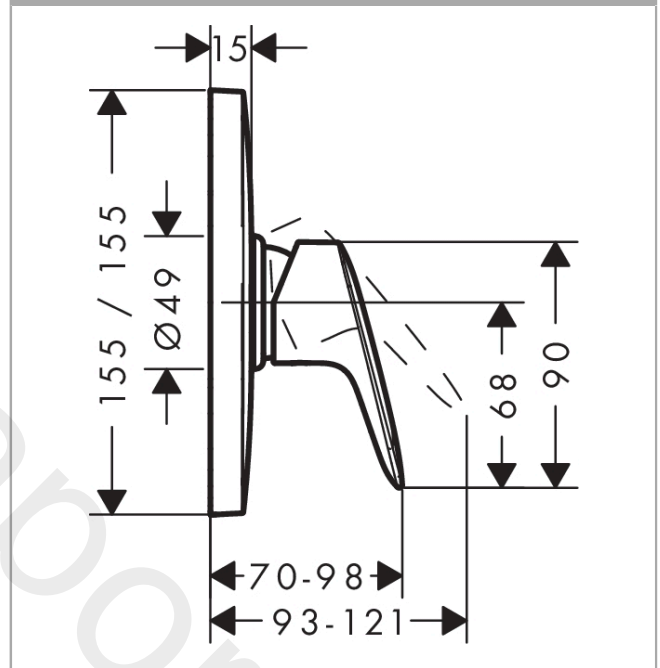

Logis

Single lever shower mixer HighFlow for concealed installation for iBox universal

Finish: **Chrome** Article Number: **71607000**

Description

product features

- 1 function
- maximum flow rate at 3 bar: 47 l/min
- ceramic cartridge (Highflow)
- temperature limitation adjustable
- min. operating pressure: 1 bar
- max. operating pressure: 10 bar

Article Details

Price excl. VAT

120,83 £

Product image

Scale drawing

Flowchart

Logis

Single lever shower mixer HighFlow for concealed installation for iBox universal

Finish: **Chrome** Article Number: **71607000**

Exploded Drawing

Year of production: >07/14

Logis

Single lever shower mixer HighFlow for concealed installation for iBox universal

Finish: **Chrome** Article Number: **71607000**

Spare part list

Year of production: >07/14

Pos.	Description	Article Number	Price	PU
1	handle	92224000	£ 51,00	1
2	screw cover	96338000	£ 3,30	1
3	flange	97406000	£ 20,50	1
4	escutcheon 155 / 155 mm	95277000	£ 64,00	1
5	O-Ring 48x3	95508000	£ 3,30	1
6	holder for escutcheon	98793000	£ 43,00	1
7	set of fixing screws	96454000	£ 9,00	1
8	nut	98286000	£ 79,00	1
9	O-ring 33x2	98154000	£ 3,30	1
10	cartridge, assy	98285000	£ 137,00	1
11	locking screw for handle	95140000	£ 6,10	1
12	set of screws	96525000	£ 9,00	1
13	O-ring 16x2	98133000	£ 3,30	1
14	extension 25 mm	13595000	£ 75,00	1
15	set of fixing screws	97747000	£ 3,30	1
16	extension 22 mm	15597000	£ 74,00	1