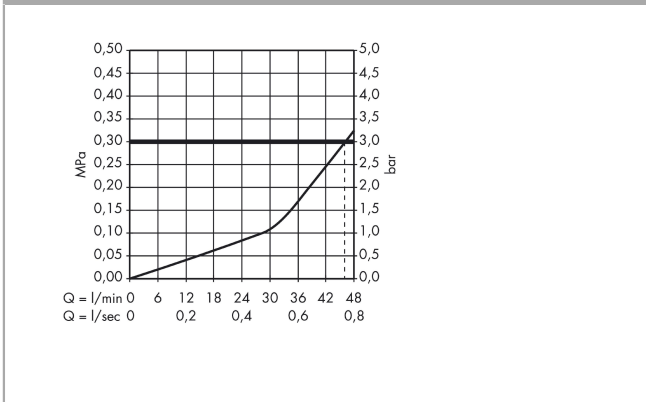

Logis

Single lever shower mixer HighFlow for concealed installation for iBox universal

Finish: **Chrome** Article Number: **71607000**

Description

product features

- 1 function
- maximum flow rate at 3 bar: 47 l/min
- ceramic cartridge (Highflow)
- temperature limitation adjustable
- min. operating pressure: 1 bar
- max. operating pressure: 10 bar

Article Details

Price excl. VAT

120,83 £

Product image

Scale drawing

Flowchart

Logis

Single lever shower mixer HighFlow for concealed installation for iBox universal