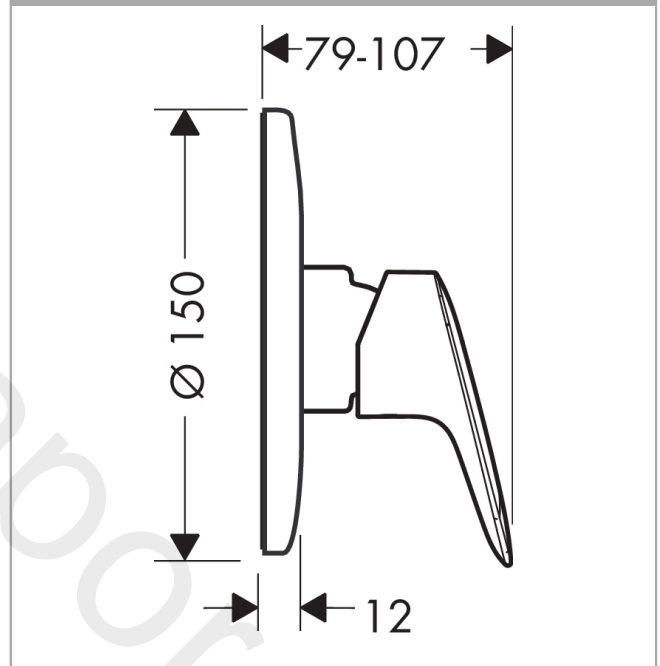

Logis

Single lever shower mixer for concealed installation

Finish: **Chrome** Article Number: **71606000**

Description

product features

- 1 function
- maximum flow rate at 3 bar: 28,7 l/min
- min. operating pressure: 1 bar
- max. operating pressure: 10 bar
- connection type: basic set
- WRAS 2009001
- WRAS 2009001 - WRAS Approval Letter

Article Details

Price excl. VAT

40,83 £

Certificates / Sustainability

Product image

Scale drawing

Flowchart

Logis
Single lever shower mixer for concealed installation
 Finish: **Chrome** Article Number: **71606000**

Exploded Drawing

Year of production: >04/15

Logis

Single lever shower mixer for concealed installation

Finish: **Chrome** Article Number: **71606000**

Spare part list

Year of production: >04/15

Pos.	Description	Article Number	Price	PU
1	handle	92224000	£ 51,00	1
2	screw cover	96338000	£ 3,30	1
3	escutcheon Ø 150 mm	96555000	£ 64,00	1
4	cover cap	95433000	£ 6,10	1
5	hollow screw	96065000	£ 6,10	1
6	O-Ring 48x3	95508000	£ 3,30	1
7	seal	97737000	£ 9,00	1
8	flange	96348000	£ 13,30	1
9	extension set 28 mm shower mixer	32698000	£ 137,00	1
10	O-ring 12x1,5	98430000	£ 3,30	1
11	O-ring 10x1,5	98123000	£ 3,30	1
a	base body	13620180	£ 179,00	1