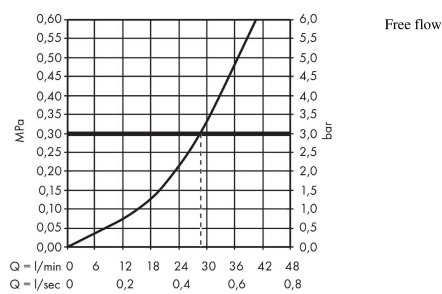

Logis

Single lever shower mixer for concealed installation

Finish: **Chrome** Article Number: **71606000**

Description

product features

- 1 function
- maximum flow rate at 3 bar: 28,7 l/min
- min. operating pressure: 1 bar
- max. operating pressure: 10 bar
- connection type: basic set
- WRAS 2009001
- WRAS 2009001 - WRAS Approval Letter

Article Details

Price excl. VAT

40,83 £

Certificates / Sustainability

Product image

Scale drawing

Flowchart

Logis
Single lever shower mixer for concealed installation
 Finish: **Chrome** Article Number: **71606000**