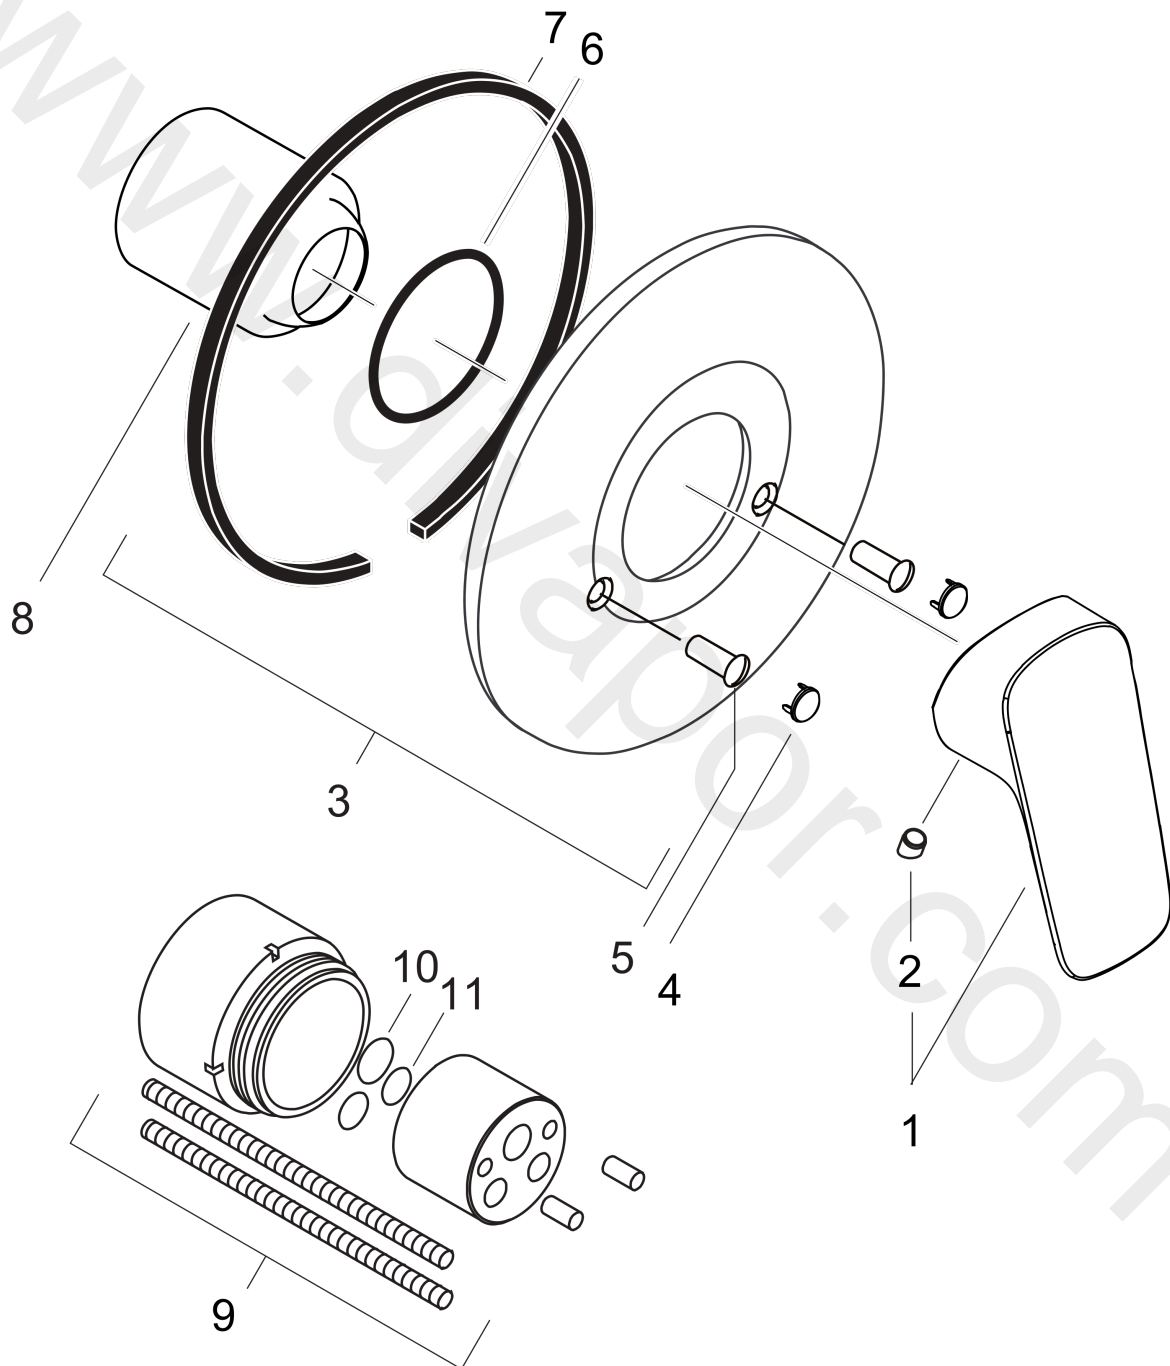

Logis

Single lever shower mixer for concealed installation

Finish: **Chrome** Article Number: **71606000**

Description

product features

- 1 function
- maximum flow rate at 3 bar: 28,7 l/min
- min. operating pressure: 1 bar
- max. operating pressure: 10 bar
- connection type: basic set
- WRAS 2009001
- WRAS 2009001 - WRAS Approval Letter

Article Details

Price excl. VAT

40,83 £

Certificates / Sustainability

Product image

Scale drawing

Flowchart

Logis
Single lever shower mixer for concealed installation
 Finish: **Chrome** Article Number: **71606000**

Exploded Drawing

Year of production: >04/15

Logis

Single lever shower mixer for concealed installation

Finish: **Chrome** Article Number: **71606000**

Spare part list

Year of production: >04/15

Pos.	Description	Article Number	Price	PU
1	handle	92224000	£ 51,00	1
2	screw cover	96338000	£ 3,30	1
3	escutcheon Ø 150 mm	96555000	£ 64,00	1
4	cover cap	95433000	£ 6,10	1
5	hollow screw	96065000	£ 6,10	1
6	O-Ring 48x3	95508000	£ 3,30	1
7	seal	97737000	£ 9,00	1
8	flange	96348000	£ 13,30	1
9	extension set 28 mm shower mixer	32698000	£ 137,00	1
10	O-ring 12x1,5	98430000	£ 3,30	1
11	O-ring 10x1,5	98123000	£ 3,30	1
a	base body	13620180	£ 179,00	1