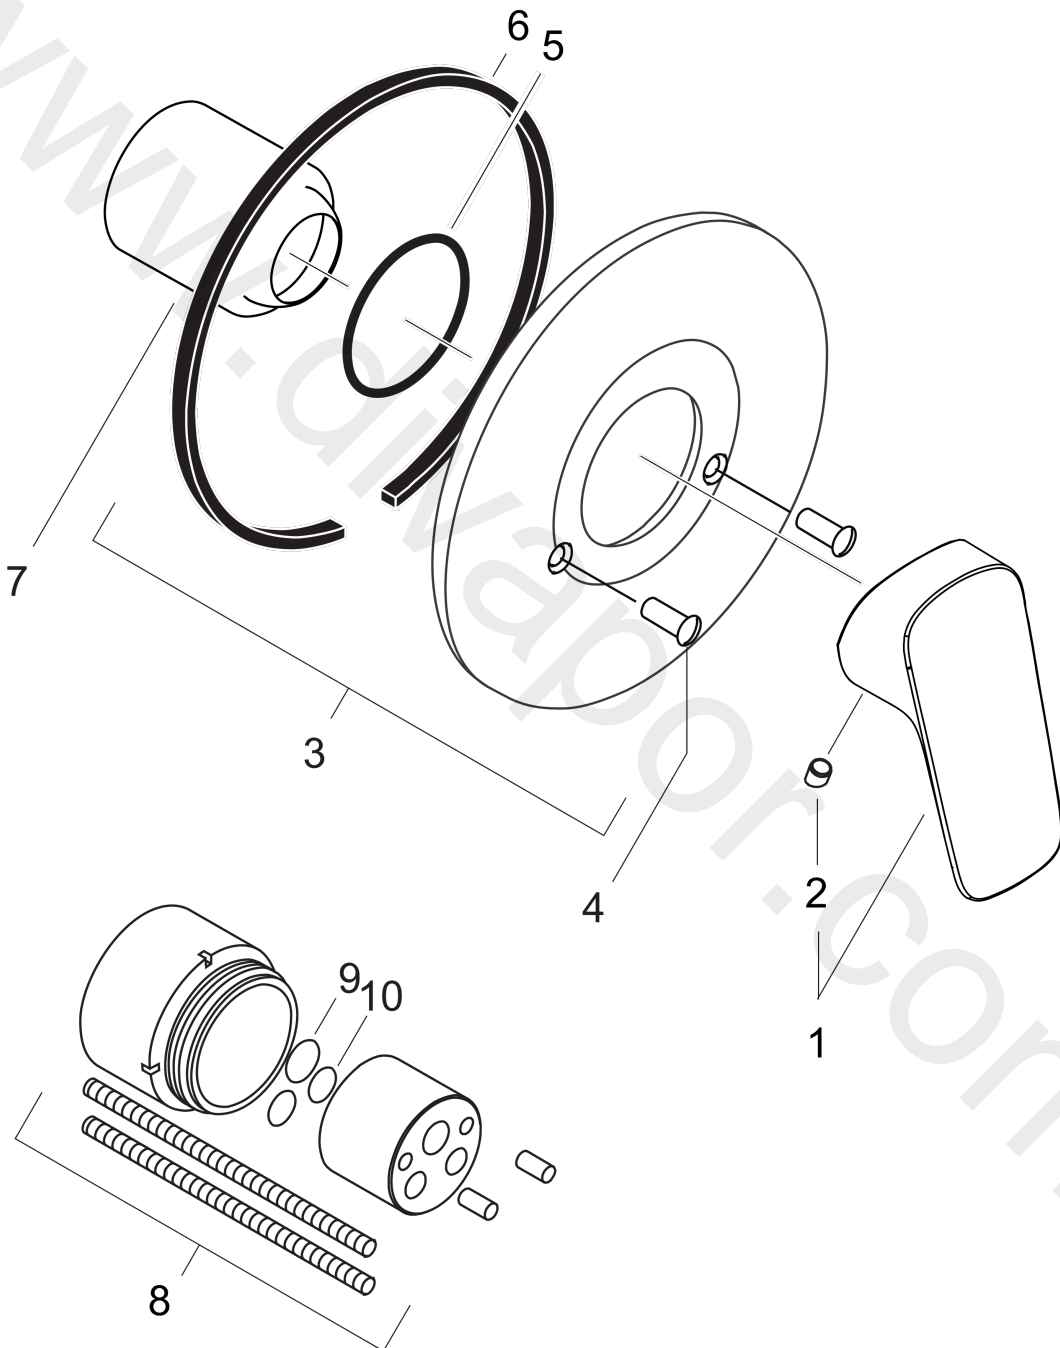

Logis
Single lever shower mixer for concealed installation
 Surfaces: Article Number: **71606000**

Exploded Drawing

Year of production: **04/14 - 03/15**

Logis

Single lever shower mixer for concealed installation

Surfaces: Article Number: **71606000**

Spare part list

Year of production: **04/14 - 03/15**

Pos.	Description	Article Number	Price	PU
1	handle	92224000	£ 51,00	1
2	screw cover	96338000	£ 3,30	1
3	escutcheon Ø 150 mm	96555000	£ 64,00	1
4	hollow screw	96065000	£ 6,10	1
5	O-Ring 48x3	95508000	£ 3,30	1
6	seal	97737000	£ 9,00	1
7	flange	96348000	£ 13,30	1
8	extension set 28 mm shower mixer	32698000	£ 137,00	1
9	O-ring 12x1,5	98430000	£ 3,30	1
10	O-ring 10x1,5	98123000	£ 3,30	1
a	base body	13620180	£ 179,00	1