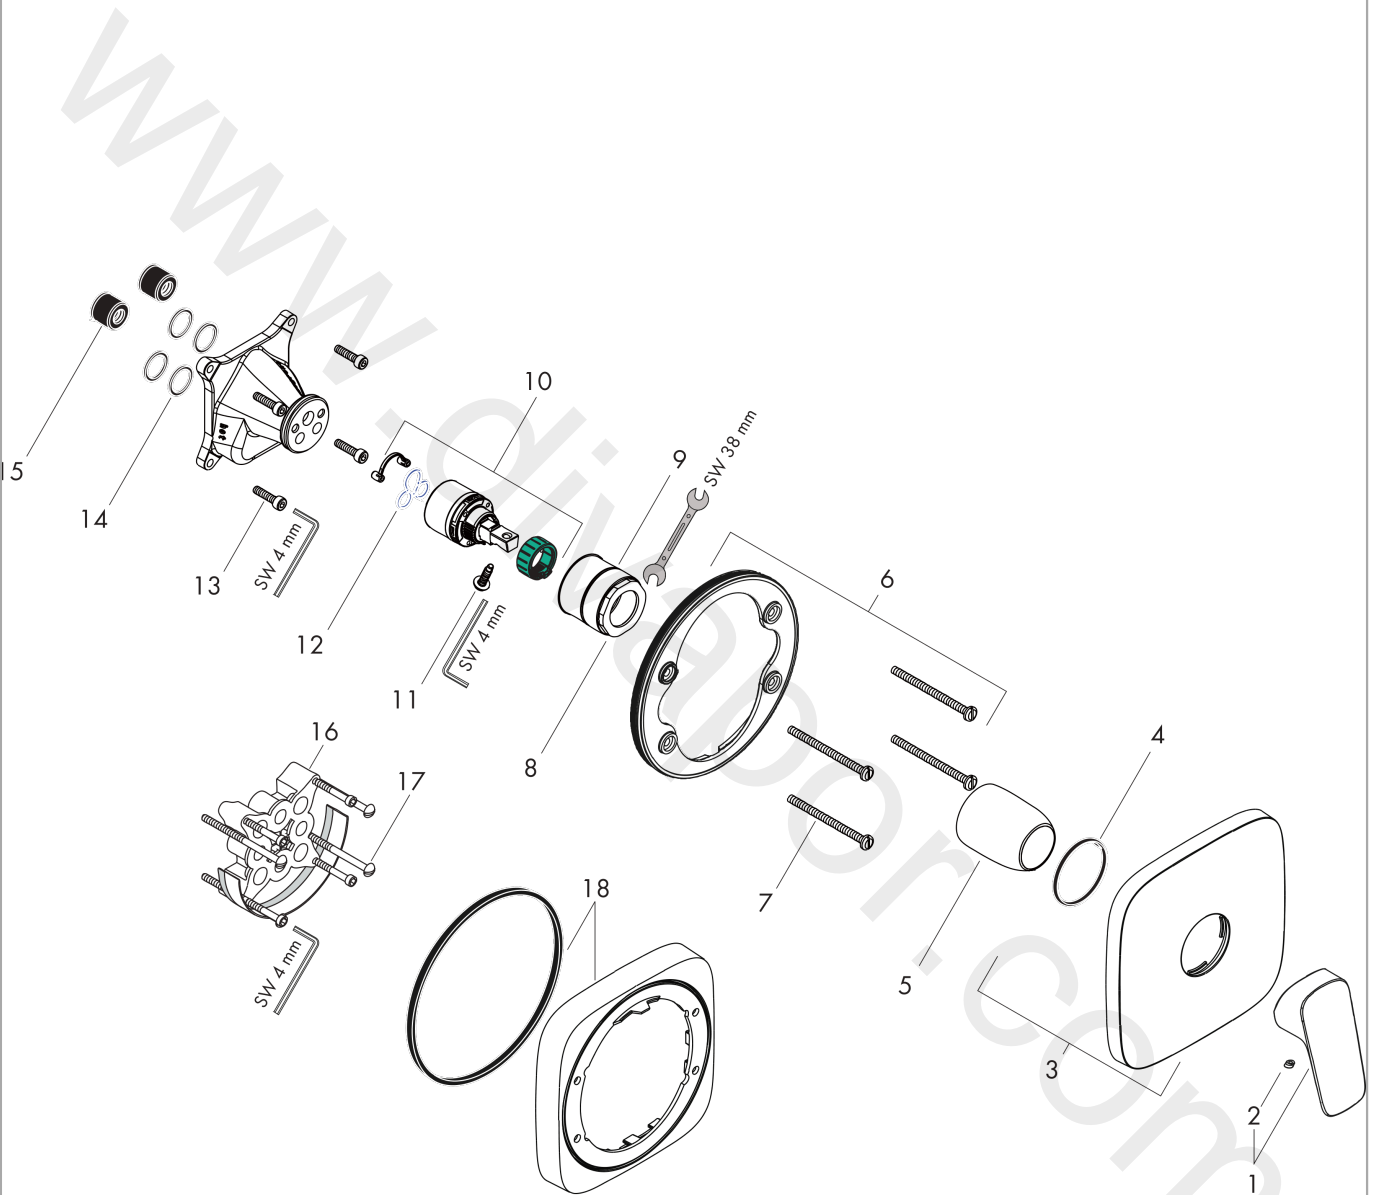

Logis

Single lever shower mixer for concealed installation for iBox universal

Surfaces: Article Number: **71605000**

Exploded Drawing

Year of production: **04/14 - 12/16**

Logis

Single lever shower mixer for concealed installation for iBox universal

Surfaces: Article Number: **71605000**

Spare part list

Year of production: **04/14 - 12/16**

Pos.	Description	Article Number	Price	PU
1	handle	92224000	-	1
2	screw cover	96338000	-	1
3	escutcheon 155 / 155 mm	95276000	-	1
4	O-ring 43x3	98418000	-	1
5	sleeve	98790000	-	1
6	holder for escutcheon	98793000	-	1
7	set of fixing screws	96454000	-	1
8	nut	98796000	-	1
9	O-ring 39x1,5	98400000	-	1
10	cartridge, assy	92730000	-	1
11	locking screw for handle	95140000	-	1
12	seal	95008000	-	1
13	set of screws	96525000	-	1
14	O-ring 16x2	98133000	-	1
15	noise reduction	94073000	-	1
16	extension 25 mm	13595000	-	1
17	set of fixing screws	97747000	-	1
18	extension 22 mm	15597000	-	1
a	concealed item	01800180	-	1