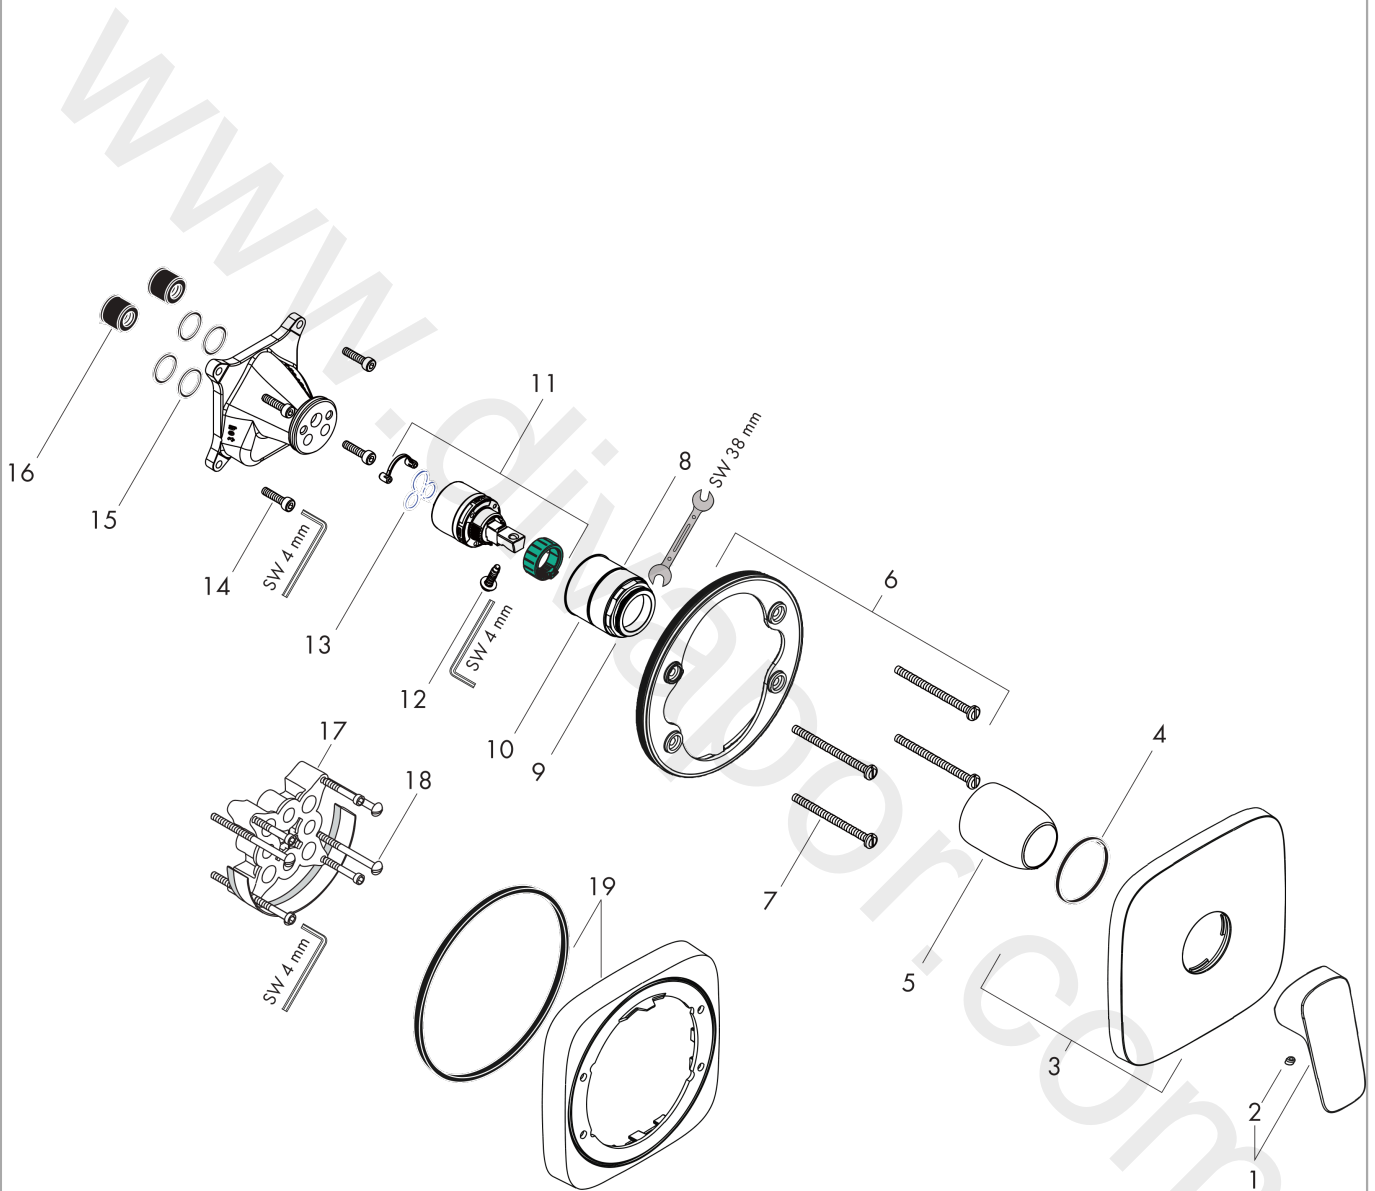

Logis

Single lever shower mixer for concealed installation for iBox universal

Surfaces: Article Number: **71605000**

Exploded Drawing

Year of production: **01/17 - 09/19**

Logis

Single lever shower mixer for concealed installation for iBox universal

Surfaces: Article Number: **71605000**

Spare part list

Year of production: **01/17 - 09/19**

Pos.	Description	Article Number	Price	PU
1	handle	92224000	-	1
2	screw cover	96338000	-	1
3	escutcheon 155 / 155 mm	95276000	-	1
4	O-ring 43x3	98418000	-	1
5	sleeve	98790000	-	1
6	holder for escutcheon	98793000	-	1
7	set of fixing screws	96454000	-	1
8	nut	98796000	-	1
9	O-ring 30x1,5	98433000	-	1
10	O-ring 39x1,5	98400000	-	1
11	cartridge, assy	92730000	-	1
12	locking screw for handle	95140000	-	1
13	seal	95008000	-	1
14	set of screws	96525000	-	1
15	O-ring 16x2	98133000	-	1
16	noise reduction	94073000	-	1
17	extension 25 mm	13595000	-	1
18	set of fixing screws	97747000	-	1
19	extension 22 mm	15597000	-	1
a	concealed item	01800180	-	1