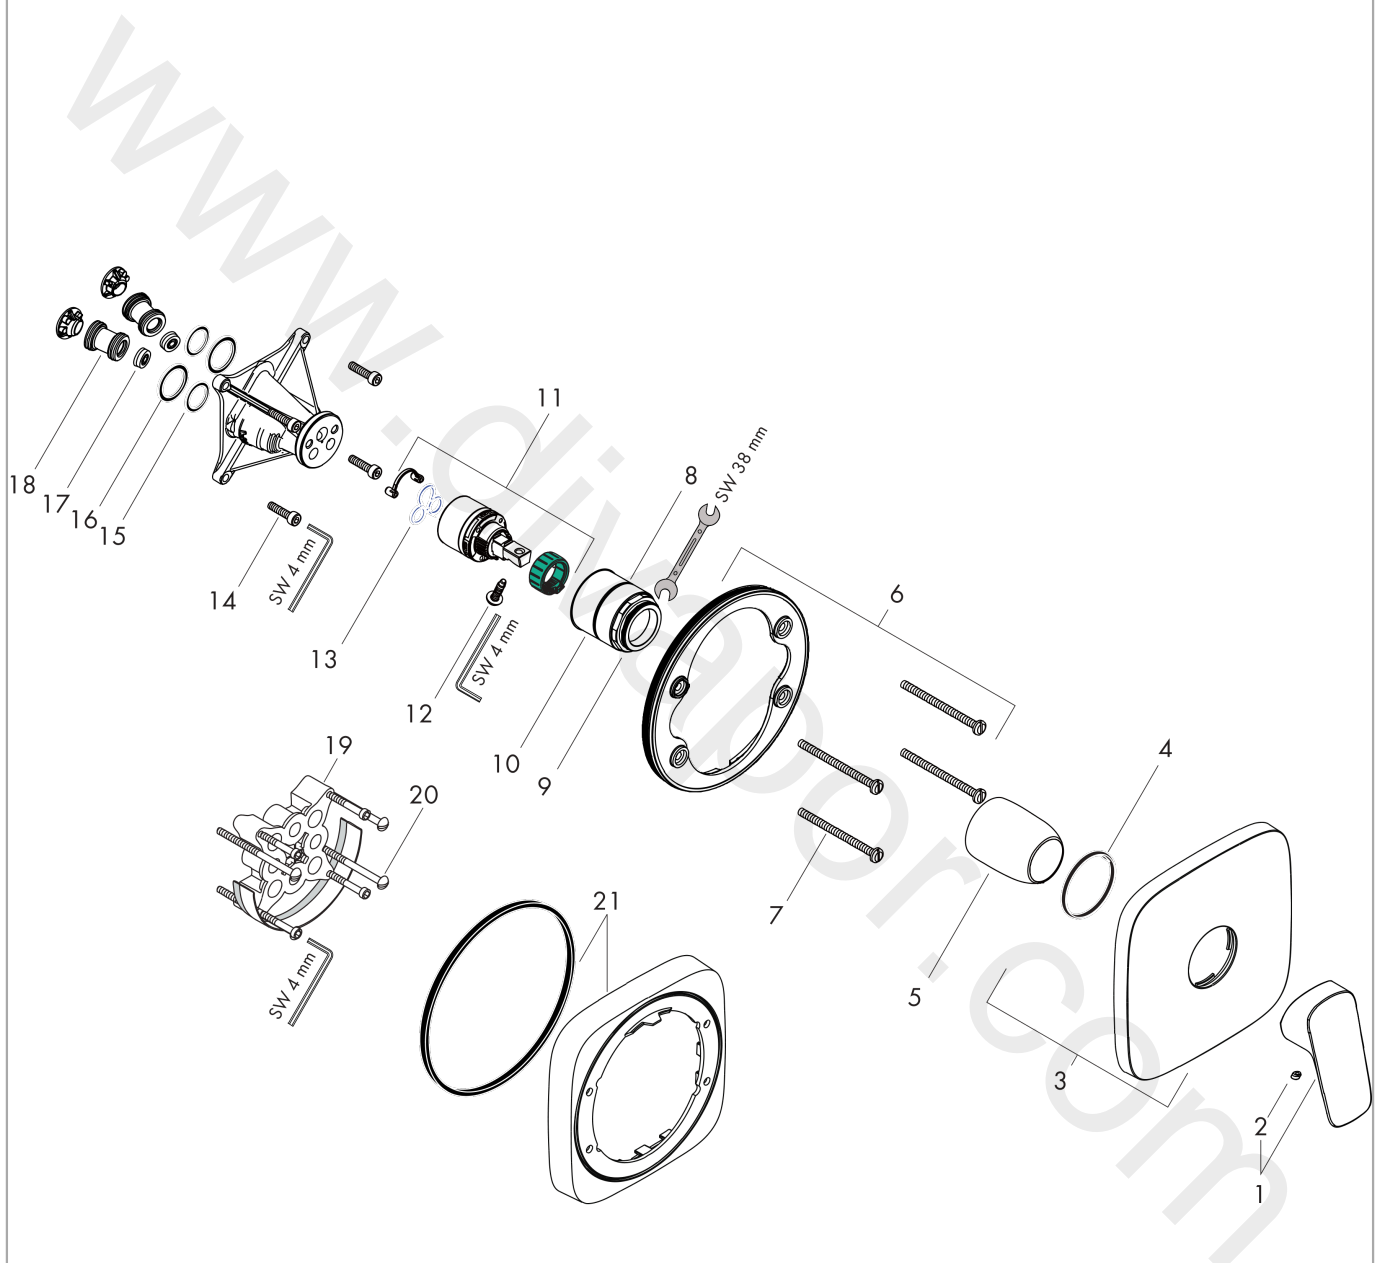

Logis

Single lever shower mixer for concealed installation for iBox universal

Finish: **Chrome** Article Number: **71605000**

Description

product features

- 1 function
- maximum flow rate at 3 bar: 29,3 l/min
- ceramic cartridge
- temperature limitation adjustable
- connection type: basic set
- WRAS 1905003

Article Details

Price excl. VAT

120,83 £

Certificates / Sustainability

Product image

Scale drawing

Flowchart

Logis

Single lever shower mixer for concealed installation for iBox universal

Finish: **Chrome** Article Number: **71605000**

Exploded Drawing

Year of production: >10/19

Logis

Single lever shower mixer for concealed installation for iBox universal

Finish: **Chrome** Article Number: **71605000**

Spare part list

Year of production: >10/19

Pos.	Description	Article Number	Price	PU
1	handle	92224000	£ 51,00	1
2	screw cover	96338000	£ 3,30	1
3	escutcheon 155 / 155 mm	95276000	£ 64,00	1
4	O-ring 43x3	98418000	£ 3,30	1
5	sleeve	98790000	£ 35,00	1
6	holder for escutcheon	98793000	£ 43,00	1
7	set of fixing screws	96454000	£ 9,00	1
8	nut	98796000	£ 43,00	1
9	O-ring 30x1,5	98433000	£ 3,30	1
10	O-ring 39x1,5	98400000	£ 3,30	1
11	cartridge, assy	92730000	£ 35,00	1
12	locking screw for handle	95140000	£ 6,10	1
13	seal	95008000	£ 9,00	1
14	set of screws	96525000	£ 9,00	1
15	O-ring 16x2	98133000	£ 3,30	1
16	O-Ring 22x2	98185000	£ 3,30	1
17	flow limiter (22 l/min)	95884000	£ 13,30	1
18	noise reduction	96429000	£ 6,10	1
19	extension 25 mm	13595000	£ 75,00	1
20	set of fixing screws	97747000	£ 3,30	1
21	extension 22 mm	15597000	£ 74,00	1
a	concealed item	01800180	£ 163,00	1