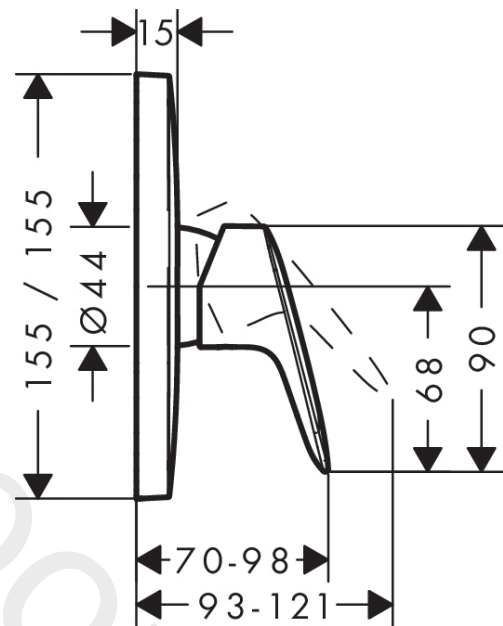

Logis

Single lever shower mixer for concealed installation for iBox universal

Finish: **Chrome** Article Number: **71605000**

Description

product features

- 1 function
- maximum flow rate at 3 bar: 29,3 l/min
- ceramic cartridge
- temperature limitation adjustable
- connection type: basic set
- WRAS 1905003

Article Details

Price excl. VAT

120,83 £

Certificates / Sustainability

Product image

Scale drawing

Flowchart

Logis

Single lever shower mixer for concealed installation for iBox universal

Finish: **Chrome** Article Number: **71605000**

Exploded Drawing

Year of production: >10/19

Logis

Single lever shower mixer for concealed installation for iBox universal

Finish: **Chrome** Article Number: **71605000**

Spare part list

Year of production: >10/19

Pos.	Description	Article Number	Price	PU
1	handle	92224000	£ 51,00	1
2	screw cover	96338000	£ 3,30	1
3	escutcheon 155 / 155 mm	95276000	£ 64,00	1
4	O-ring 43x3	98418000	£ 3,30	1
5	sleeve	98790000	£ 35,00	1
6	holder for escutcheon	98793000	£ 43,00	1
7	set of fixing screws	96454000	£ 9,00	1
8	nut	98796000	£ 43,00	1
9	O-ring 30x1,5	98433000	£ 3,30	1
10	O-ring 39x1,5	98400000	£ 3,30	1
11	cartridge, assy	92730000	£ 35,00	1
12	locking screw for handle	95140000	£ 6,10	1
13	seal	95008000	£ 9,00	1
14	set of screws	96525000	£ 9,00	1
15	O-ring 16x2	98133000	£ 3,30	1
16	O-Ring 22x2	98185000	£ 3,30	1
17	flow limiter (22 l/min)	95884000	£ 13,30	1
18	noise reduction	96429000	£ 6,10	1
19	extension 25 mm	13595000	£ 75,00	1
20	set of fixing screws	97747000	£ 3,30	1
21	extension 22 mm	15597000	£ 74,00	1
a	concealed item	01800180	£ 163,00	1