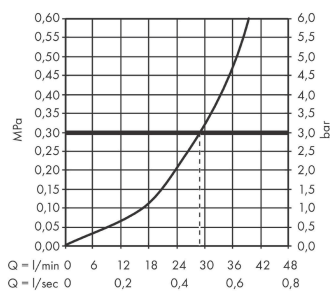

Logis

Single lever shower mixer for concealed installation for iBox universal

Finish: **Chrome** Article Number: **71605000**

Description

product features

- 1 function
- maximum flow rate at 3 bar: 29,3 l/min
- ceramic cartridge
- temperature limitation adjustable
- connection type: basic set
- WRAS 1905003

Article Details

Price excl. VAT

120,83 £

Certificates / Sustainability

Product image

Scale drawing

Flowchart

Logis