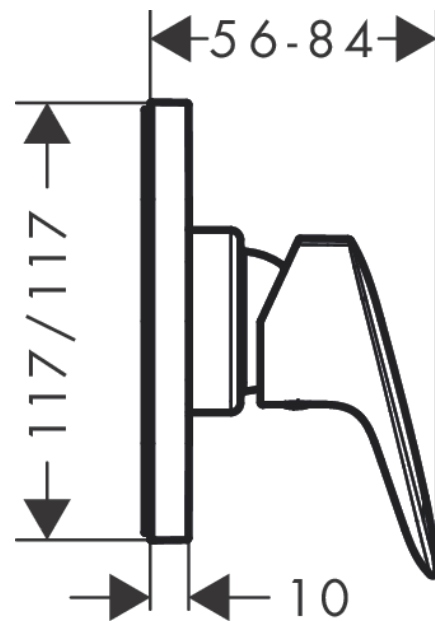

Logis
Single lever shower mixer for concealed installation
 Finish: **Chrome** Article Number: **71604000**

Description

product features

- 1 function
- maximum flow rate at 3 bar: 28,7 l/min
- min. operating pressure: 1 bar
- max. operating pressure: 10 bar
- connection type: basic set

Article Details

Price excl. VAT 40,83 £

Certificates / Sustainability

Product image

Scale drawing

Flowchart

Logis
Single lever shower mixer for concealed installation
 Finish: **Chrome** Article Number: **71604000**

Exploded Drawing

Year of production: >01/19

Logis**Single lever shower mixer for concealed installation**Finish: **Chrome** Article Number: **71604000****Spare part list**

Year of production: >01/19

Pos.	Description	Article Number	Price	PU
1	handle	92224000	£ 51,00	1
2	screw cover	96338000	£ 3,30	1
3	escutcheon	93469000	£ 64,00	1
4	hollow screw	96065000	£ 6,10	1
5	holder for escutcheon	93467000	£ 13,30	1
6	flange	96348000	£ 13,30	1
7	extension set 28 mm shower mixer	32698000	£ 137,00	1