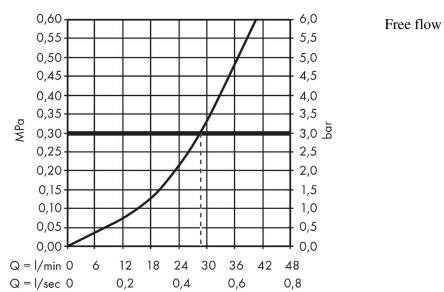

Logis
Single lever shower mixer for concealed installation
 Finish: **Chrome** Article Number: **71604000**

Description

product features

- 1 function
- maximum flow rate at 3 bar: 28,7 l/min
- min. operating pressure: 1 bar
- max. operating pressure: 10 bar
- connection type: basic set

Article Details

Price excl. VAT 40,83 £

Certificates / Sustainability

Product image

Scale drawing

Flowchart

Logis
Single lever shower mixer for concealed installation
 Finish: **Chrome** Article Number: **71604000**