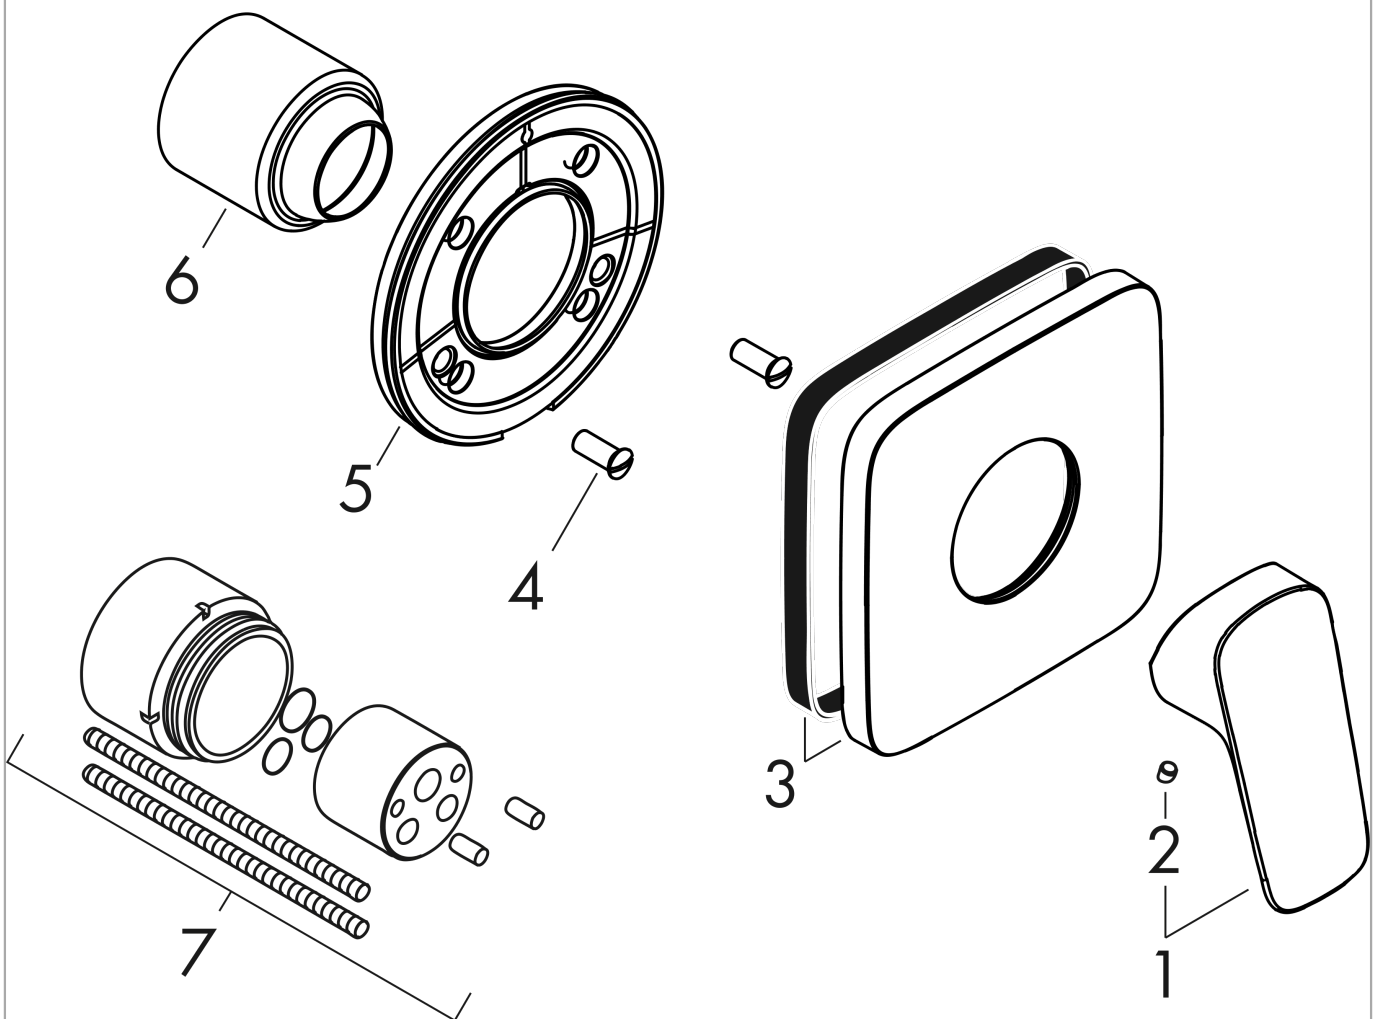

Logis
Single lever shower mixer for concealed installation
 Finish: **Chrome** Article Number: **71604000**

Description

product features

- 1 function
- maximum flow rate at 3 bar: 28,7 l/min
- min. operating pressure: 1 bar
- max. operating pressure: 10 bar
- connection type: basic set

Article Details

Price excl. VAT 40,83 £

Certificates / Sustainability

Product image

Scale drawing

Flowchart

Logis
Single lever shower mixer for concealed installation
 Finish: **Chrome** Article Number: **71604000**

Exploded Drawing

Year of production: >01/19

Logis**Single lever shower mixer for concealed installation**Finish: **Chrome** Article Number: **71604000****Spare part list**

Year of production: >01/19

Pos.	Description	Article Number	Price	PU
1	handle	92224000	£ 51,00	1
2	screw cover	96338000	£ 3,30	1
3	escutcheon	93469000	£ 64,00	1
4	hollow screw	96065000	£ 6,10	1
5	holder for escutcheon	93467000	£ 13,30	1
6	flange	96348000	£ 13,30	1
7	extension set 28 mm shower mixer	32698000	£ 137,00	1