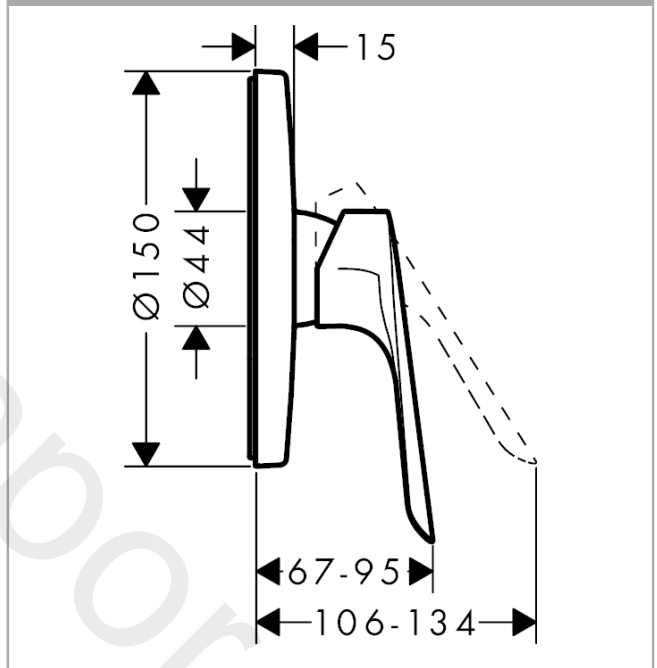

Scale drawing