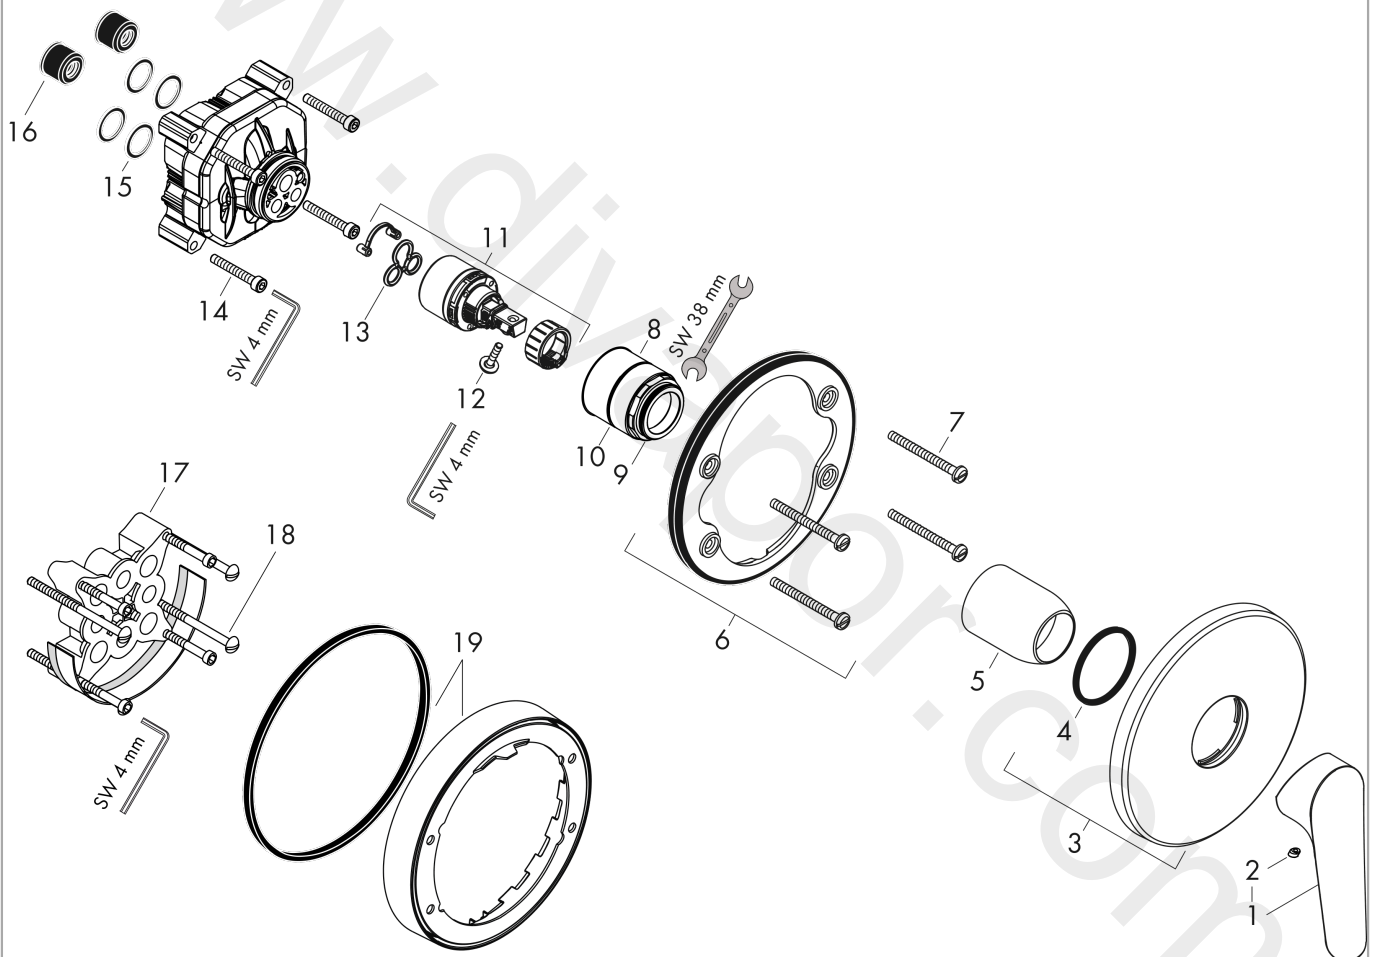

Logis E

Single lever shower mixer for concealed installation for iBox universal

Finish: **Chrome** Article Number: **71603000**

Description

product features

- 1 function
- maximum flow rate at 3 bar: 23,4 l/min
- ceramic cartridge
- temperature limitation adjustable
- min. operating pressure: 1 bar
- max. operating pressure: 10 bar
- connection type: basic set

Article Details

Price excl. VAT

120,00 £

Certificates / Sustainability

Product image

Scale drawing

Flowchart

Logis E

Single lever shower mixer for concealed installation for iBox universal

Finish: **Chrome** Article Number: **71603000**

Exploded Drawing

Year of production: >10/17

Logis E

Single lever shower mixer for concealed installation for iBox universal

Finish: **Chrome** Article Number: **71603000**

Spare part list

Year of production: >10/17

Pos.	Description	Article Number	Price	PU
1	handle	93024000	£ 51,00	1
2	screw cover	96338000	£ 3,30	1
3	escutcheon Ø 150 mm	98792000	£ 64,00	1
4	O-ring 43x3	98418000	£ 3,30	1
5	sleeve	98790000	£ 35,00	1
6	holder for escutcheon	98793000	£ 43,00	1
7	set of fixing screws	96454000	£ 9,00	1
8	nut	98796000	£ 43,00	1
9	O-ring 30x1,5	98433000	£ 3,30	1
10	O-ring 39x1,5	98400000	£ 3,30	1
11	cartridge, assy	92730000	£ 35,00	1
12	locking screw for handle	95140000	£ 6,10	1
13	seal	95008000	£ 9,00	1
14	set of screws	96525000	£ 9,00	1
15	O-ring 16x2	98133000	£ 3,30	1
16	noise reduction	94073000	£ 25,00	1
17	extension 25 mm	13595000	£ 75,00	1
18	set of fixing screws	97747000	£ 3,30	1
19	extension 22 mm (Ø 150 mm)	13597000	£ 72,00	1
a	concealed item	01800180	£ 163,00	1
b	adapter for exchanged connections	93181000	£ 275,00	1