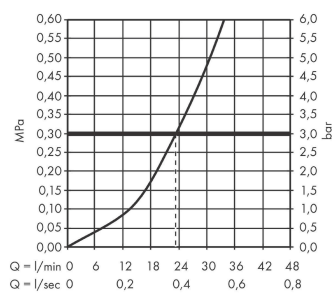

Logis E

Single lever shower mixer for concealed installation for iBox universal

Finish: **Chrome** Article Number: **71603000**

Description

product features

- 1 function
- maximum flow rate at 3 bar: 23,4 l/min
- ceramic cartridge
- temperature limitation adjustable
- min. operating pressure: 1 bar
- max. operating pressure: 10 bar
- connection type: basic set

Article Details

Price excl. VAT

120,00 £

Certificates / Sustainability

Product image

Scale drawing

Flowchart

Logis E