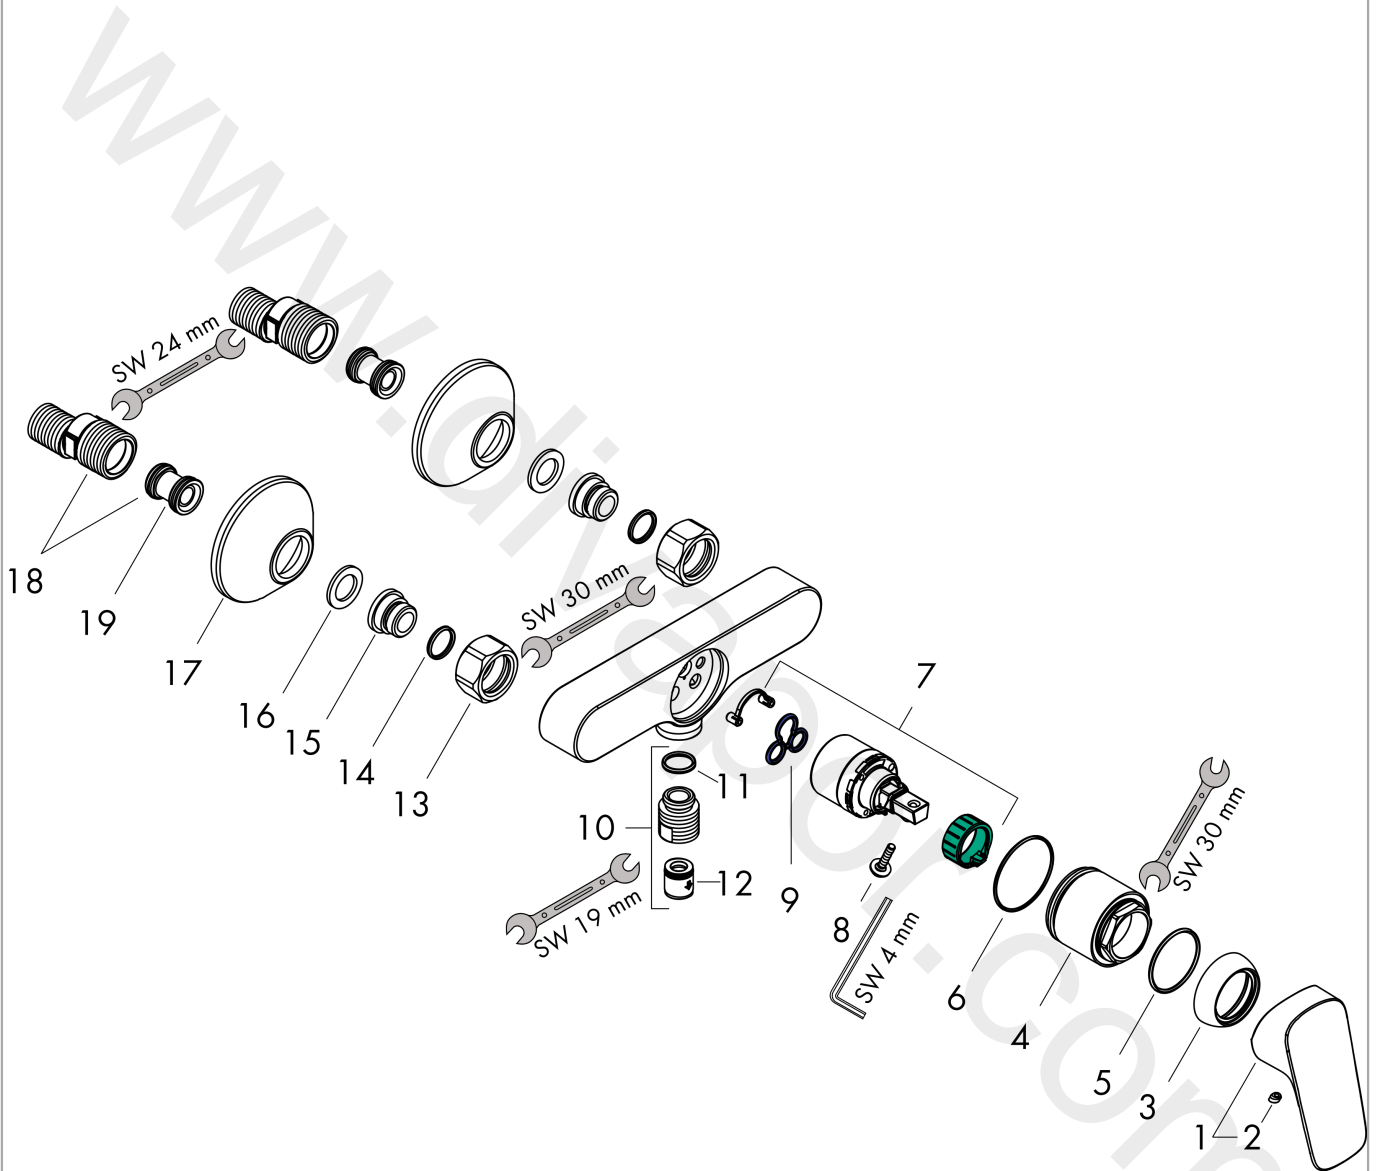

Logis

Single lever shower mixer for exposed installation with 2 flow rates

Finish: **Chrome** Article Number: **71601000**

Description

product features

- 1 function
- centre distance: 150 ± 12 mm
- maximum flow rate at 3 bar: 12,4 l/min
- flow rate of hand shower at 3 bar: 12,4 l/min
- ceramic cartridge with Eco handle position for a reduced flowrate by up to 50%
- temperature limitation adjustable
- non-return valve
- with silencer
- hose connection DN15
- connection dimension: DN15
- connection type: s-shaped connections

Article Details

Price excl. VAT

107,50 £

Technology

Certificates / Sustainability

Product image

Scale drawing

Flowchart

- ① Shower outlet 1B-resistance ECO
- ② Shower outlet with 1B-resistance

Logis

Single lever shower mixer for exposed installation with 2 flow rates

Finish: **Chrome** Article Number: **71601000**

Exploded Drawing

Year of production: >04/14

Logis

Single lever shower mixer for exposed installation with 2 flow rates

Finish: **Chrome** Article Number: **71601000**

Spare part list

Year of production: >04/14

Pos.	Description	Article Number	Price	PU
1	handle	92224000	£ 51,00	1
2	screw cover	96338000	£ 3,30	1
3	flange	97406000	£ 20,50	1
4	nut	97977000	£ 43,00	1
5	O-ring 33x1,5	98164000	£ 3,30	1
6	O-Ring 32x2	98193000	£ 3,30	1
7	cartridge, assy	95730000	£ 43,00	1
8	locking screw for handle	95140000	£ 6,10	1
9	seal	95008000	£ 9,00	1
10	Hose Connection	96044000	£ 25,00	1
11	O-ring 14x2	98129000	£ 3,30	1
12	set of non return valves DW 15	94074000	£ 16,10	1
13	set of nuts	96157000	£ 35,00	1
14	O-ring 15x2	98163000	£ 3,30	1
15	connecting thread	97220000	£ 16,10	1
16	filter packing	96922000	£ 9,00	1
17	escutcheon Ø 70 mm	94135000	£ 13,30	1
18	set of S-unions (±12 mm)	94140000	£ 51,00	1
19	noise reduction	96429000	£ 6,10	1
a	set of S-unions (±32 mm)	98592000	£ 43,00	1