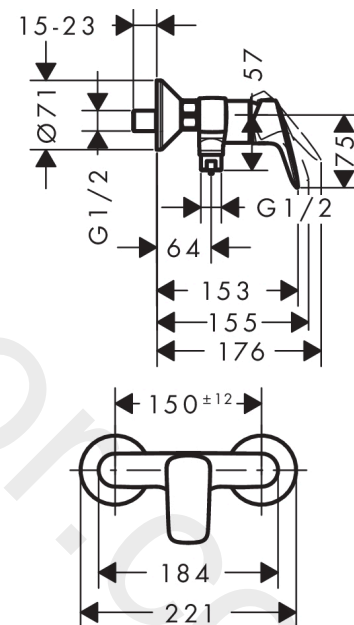

Logis

Single lever shower mixer for exposed installation with 2 flow rates

Finish: **Chrome** Article Number: **71601000**

Description

product features

- 1 function
- centre distance: 150 ± 12 mm
- maximum flow rate at 3 bar: 12,4 l/min
- flow rate of hand shower at 3 bar: 12,4 l/min
- ceramic cartridge with Eco handle position for a reduced flowrate by up to 50%
- temperature limitation adjustable
- non-return valve
- with silencer
- hose connection DN15
- connection dimension: DN15
- connection type: s-shaped connections

Article Details

Price excl. VAT

107,50 £

Technology

Certificates / Sustainability

Product image

Scale drawing

Flowchart

- ① Shower outlet 1B-resistance ECO
- ② Shower outlet with 1B-resistance

Logis

Single lever shower mixer for exposed installation with 2 flow rates

Finish: **Chrome** Article Number: **71601000**

Exploded Drawing

Year of production: >04/14

Logis

Single lever shower mixer for exposed installation with 2 flow rates

Finish: **Chrome** Article Number: **71601000**

Spare part list

Year of production: >04/14

Pos.	Description	Article Number	Price	PU
1	handle	92224000	£ 51,00	1
2	screw cover	96338000	£ 3,30	1
3	flange	97406000	£ 20,50	1
4	nut	97977000	£ 43,00	1
5	O-ring 33x1,5	98164000	£ 3,30	1
6	O-Ring 32x2	98193000	£ 3,30	1
7	cartridge, assy	95730000	£ 43,00	1
8	locking screw for handle	95140000	£ 6,10	1
9	seal	95008000	£ 9,00	1
10	Hose Connection	96044000	£ 25,00	1
11	O-ring 14x2	98129000	£ 3,30	1
12	set of non return valves DW 15	94074000	£ 16,10	1
13	set of nuts	96157000	£ 35,00	1
14	O-ring 15x2	98163000	£ 3,30	1
15	connecting thread	97220000	£ 16,10	1
16	filter packing	96922000	£ 9,00	1
17	escutcheon Ø 70 mm	94135000	£ 13,30	1
18	set of S-unions (±12 mm)	94140000	£ 51,00	1
19	noise reduction	96429000	£ 6,10	1
a	set of S-unions (±32 mm)	98592000	£ 43,00	1