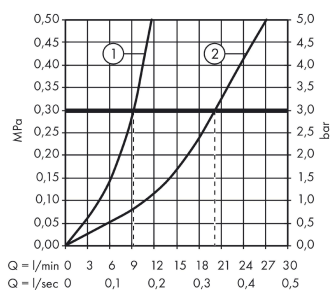

Logis

Single lever shower mixer for exposed installation with 2 flow rates

Finish: **Chrome** Article Number: **71601000**

Description

product features

- 1 function
- centre distance: 150 ± 12 mm
- maximum flow rate at 3 bar: 12,4 l/min
- flow rate of hand shower at 3 bar: 12,4 l/min
- ceramic cartridge with Eco handle position for a reduced flowrate by up to 50%
- temperature limitation adjustable
- non-return valve
- with silencer
- hose connection DN15
- connection dimension: DN15
- connection type: s-shaped connections

Article Details

Price excl. VAT

107,50 £

Technology

Certificates / Sustainability

Product image

Scale drawing

Flowchart