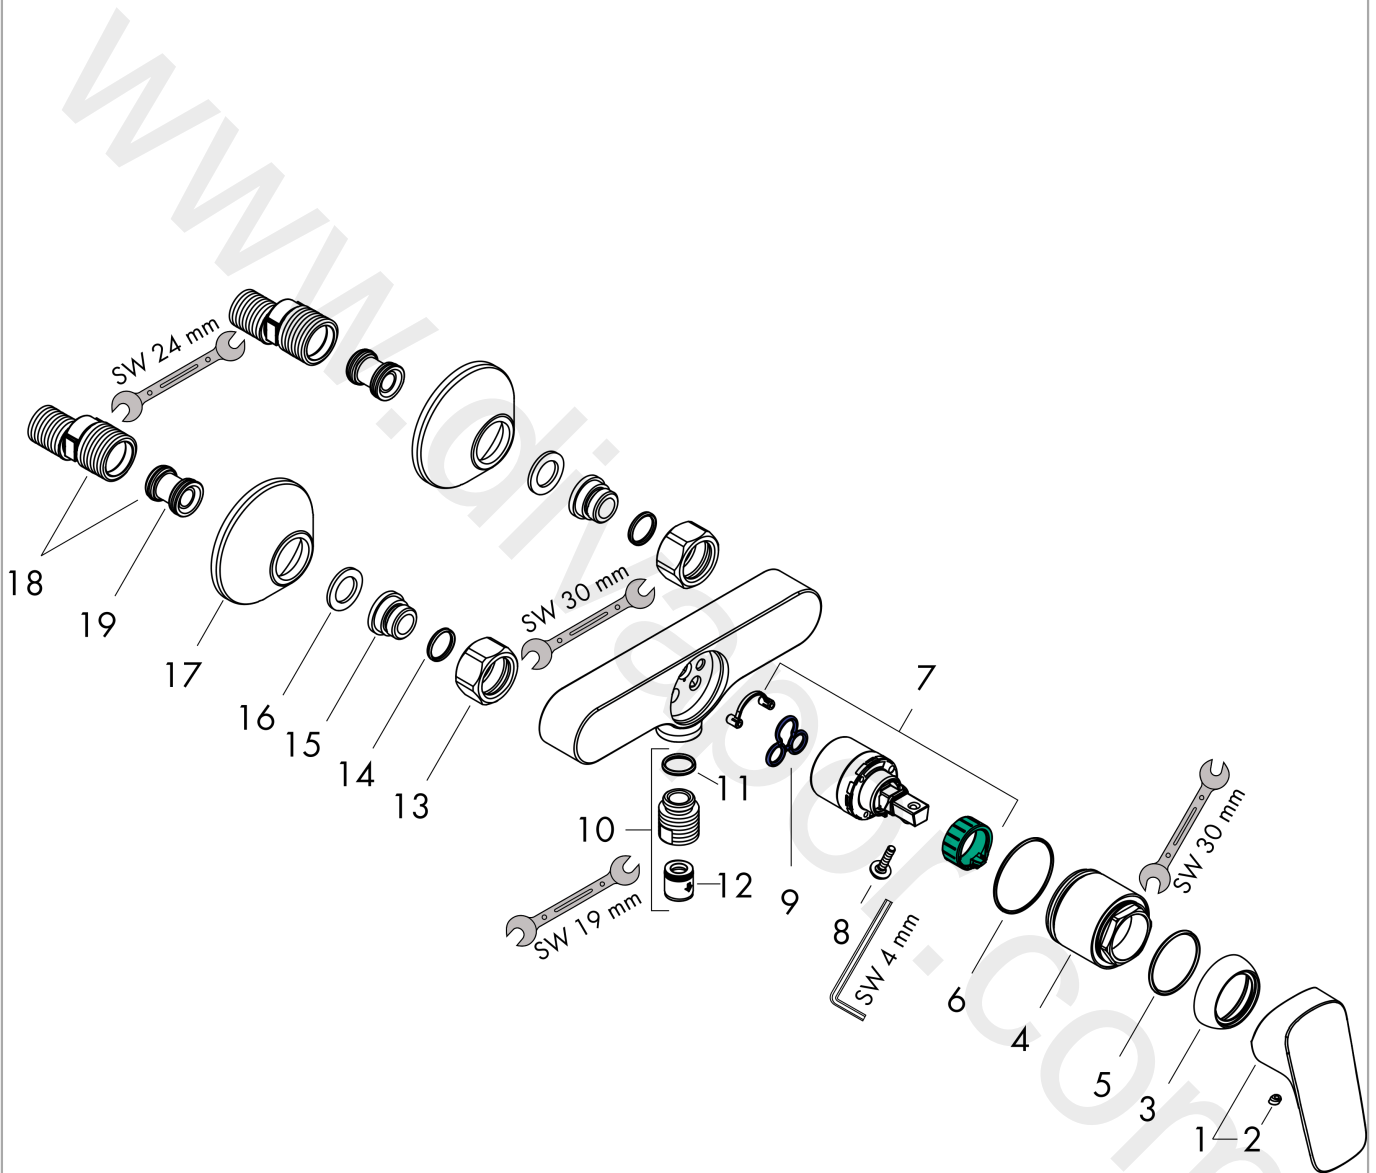

**Logis**  
**Single lever shower mixer for exposed installation**  
 Surfaces: Article Number: **71600000**

**Exploded Drawing**

Year of production: **04/14 - 06/14**

## Logis

### Single lever shower mixer for exposed installation

Surfaces: Article Number: **71600000**

## Spare part list

Year of production: **04/14 - 06/14**

Pos.	Description	Article Number	Price	PU
1	handle	92224000	£ 51,00	1
2	screw cover	96338000	£ 3,30	1
3	flange	97406000	£ 20,50	1
4	nut	97977000	£ 43,00	1
5	O-Ring 32x2	98193000	£ 3,30	1
6	O-ring 33x1,5	98164000	£ 3,30	1
7	cartridge, assy	92730000	£ 35,00	1
8	locking screw for handle	95140000	£ 6,10	1
9	seal	95008000	£ 9,00	1
10	Hose Connection	96044000	£ 25,00	1
11	O-ring 14x2	98129000	£ 3,30	1
12	set of non return valves DW 15	94074000	£ 16,10	1
13	set of nuts	96157000	£ 35,00	1
14	O-ring 15x2	98163000	£ 3,30	1
15	connecting thread	97220000	£ 16,10	1
16	filter packing	96922000	£ 9,00	1
17	escutcheon Ø 70 mm	94135000	£ 13,30	1
18	set of S-unions (±12 mm)	94140000	£ 51,00	1
19	noise reduction	96429000	£ 6,10	1
a	set of S-unions (±32 mm)	98592000	£ 43,00	1