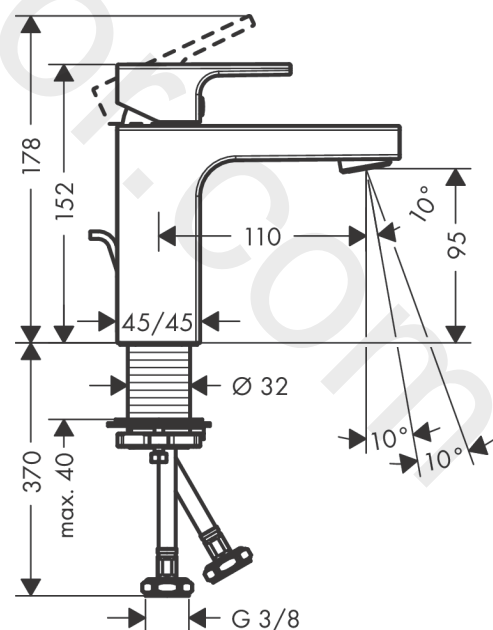

Scale drawing