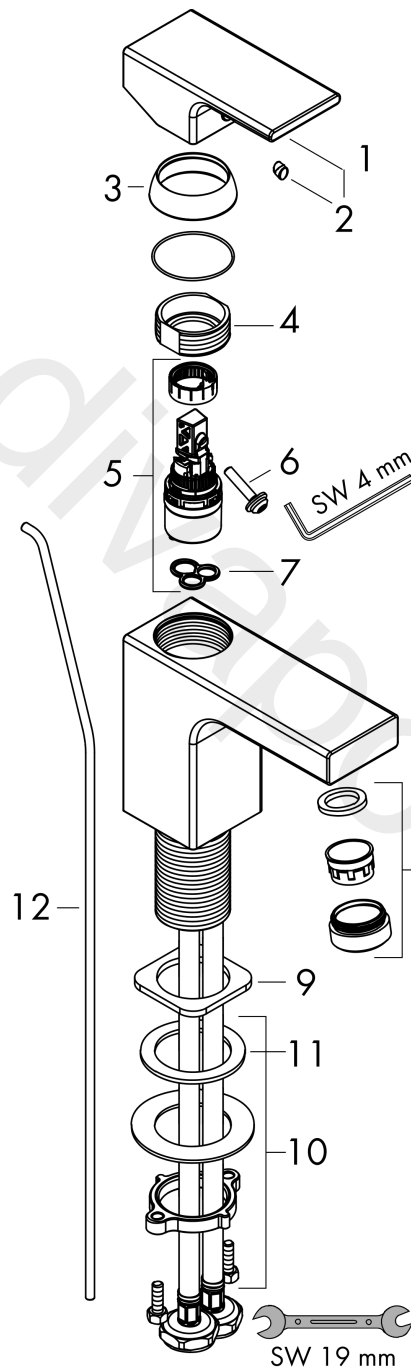

Vernis Shape

Single lever basin mixer 100 CoolStart with isolated water conduction and pop-up waste set

Finish: **Chrome** Article Number: **71594000**

Description

product features

- consists of: single lever basin mixer, waste set
- ComfortZone 100
- projection: 110 mm
- spout height: 95 mm
- handle variant: lever handle
- spray type: normal spray
- swiveling spray former
- maximum flow rate at 3 bar: 5 l/min
- ceramic cartridge
- temperature limitation adjustable
- with isolated water conduction - without contact with nickel and lead
- suitable for continuous flow water heaters
- pop-up waste set G 1¼
- material waste set: synthetic
- connection type: G ¾ connections
- connection dimension: DN15
- cold water in basic handle position
- EU taxonomy: max. 6 l/min - Substantial Contribution (SC) possible
- WRAS 2101057
- WRAS 2101057 - WRAS Approval Letter

Single lever basin mixer 100 CoolStart with isolated water conduction and pop-up waste set

Finish: **Chrome** Article Number: **71594000**

Flowchart

www.divapor.com

Vernis Shape

Single lever basin mixer 100 CoolStart with isolated water conduction and pop-up waste set

Finish: **Chrome** Article Number: **71594000**

Exploded Drawing

Year of production: >04/21

Vernis Shape**Single lever basin mixer 100 CoolStart with isolated water conduction and pop-up waste set**Finish: **Chrome** Article Number: **71594000****Spare part list**

Year of production: >04/21

Pos.	Description	Article Number	Price	PU
1	handle	94209000	£ 35,00	1
2	screw cover	96338000	£ 3,30	1
3	flange	93680000	£ 9,00	1
4	nut	93686000	£ 25,00	1
5	cartridge, assy	97685000	£ 64,00	1
6	locking screw for handle	95140000	£ 6,10	1
7	seal	98865000	£ 35,00	1
8	aerator swivelling M24x1 (5 l/min)	93834000	£ 20,50	1
9	seal	93687000	£ 3,30	1
10	fixing set (Ø 32)	13961000	£ 25,00	1
11	lever collar	97548000	£ 3,30	1
12	pull rod	93683000	£ 13,30	1
a	pop up waste	92168000	£ 43,00	1
b	fixation extension 35 mm	13898000	£ 79,00	1