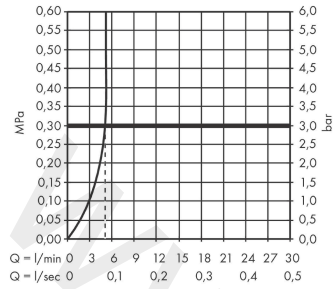

Vernis Shape

Single lever basin mixer 100 CoolStart with isolated water conduction and pop-up waste set

Finish: **Chrome** Article Number: **71594000**

Flowchart

www.divapor.com