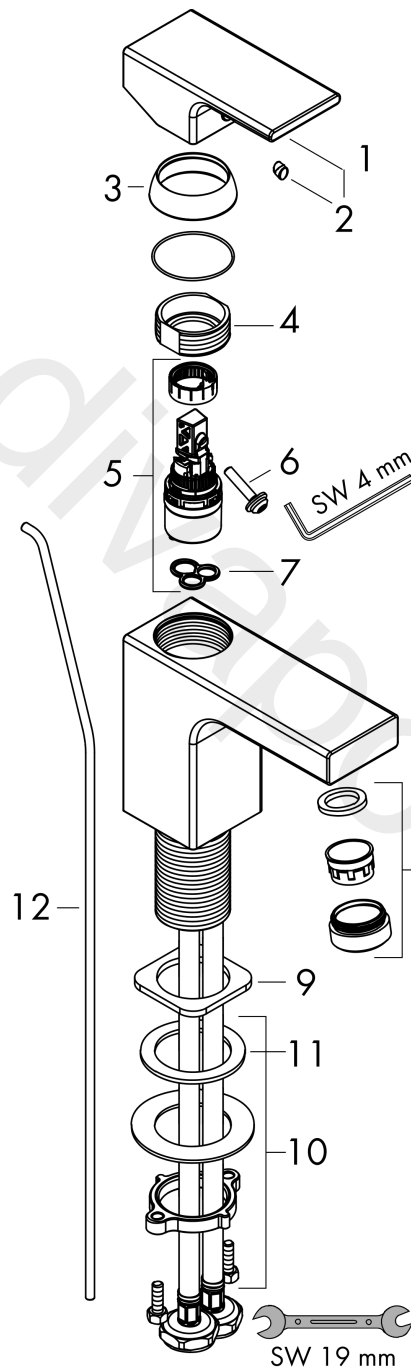

Vernis Shape

Single lever basin mixer 70 CoolStart with isolated water conduction and pop-up waste set

Finish: **Chrome** Article Number: **71593000**

Description

product features

- consists of: single lever basin mixer, waste set
- ComfortZone 70
- projection: 89 mm
- spout height: 71 mm
- handle variant: lever handle
- spray type: normal spray
- swiveling spray former
- maximum flow rate at 3 bar: 5 l/min
- ceramic cartridge
- temperature limitation adjustable
- with isolated water conduction - without contact with nickel and lead
- suitable for continuous flow water heaters
- pop-up waste set G 1¼
- material waste set: synthetic
- connection type: G ¾ connections
- connection dimension: DN15
- cold water in basic handle position
- EU taxonomy: max. 6 l/min - Substantial Contribution (SC) possible
- WRAS 2101057
- WRAS 2101057 - WRAS Approval Letter

Finish: **Chrome** Article Number: **71593000**

Flowchart

www.divapor.com

Vernis Shape

Single lever basin mixer 70 CoolStart with isolated water conduction and pop-up waste set

Finish: **Chrome** Article Number: **71593000**

Exploded Drawing

Year of production: >04/21

Vernis Shape

Single lever basin mixer 70 CoolStart with isolated water conduction and pop-up waste set

Finish: **Chrome** Article Number: **71593000**

Spare part list

Year of production: >04/21

Pos.	Description	Article Number	Price	PU
1	handle	93684000	£ 35,00	1
2	screw cover	96338000	£ 3,30	1
3	flange	93680000	£ 9,00	1
4	nut	93686000	£ 25,00	1
5	cartridge, assy	97685000	£ 64,00	1
6	locking screw for handle	95140000	£ 6,10	1
7	seal	98865000	£ 35,00	1
8	aerator swivelling M24x1 (5 l/min)	93834000	£ 20,50	1
9	seal	93687000	£ 3,30	1
10	fixing set (Ø 32)	13961000	£ 25,00	1
11	lever collar	97548000	£ 3,30	1
12	pull rod	93683000	£ 13,30	1
a	pop up waste	92168000	£ 43,00	1
b	fixation extension 35 mm	13898000	£ 79,00	1