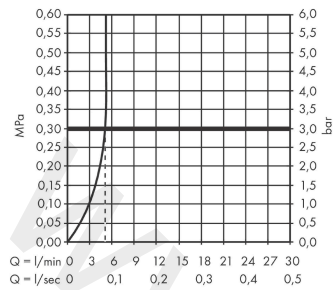

Vernis Shape

Single lever basin mixer 70 CoolStart with isolated water conduction and pop-up waste set

Finish: **Chrome** Article Number: **71593000**

Flowchart

www.divapor.com