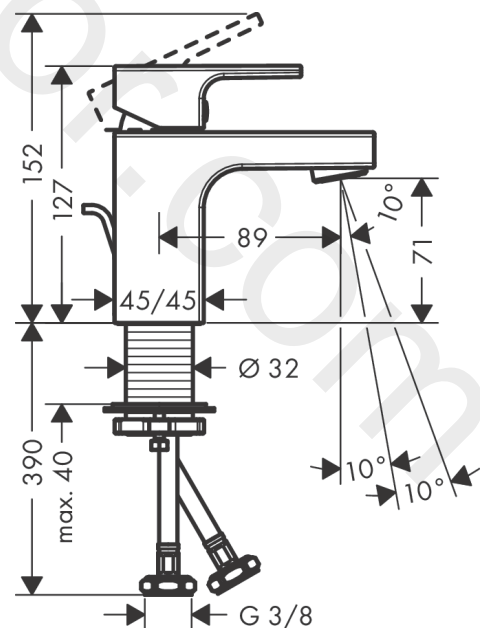

Vernis Shape

Single lever basin mixer 70 CoolStart with isolated water conduction and pop-up waste set

Finish: **Chrome** Article Number: **71593000**

Description

product features

- consists of: single lever basin mixer, waste set
- ComfortZone 70
- projection: 89 mm
- spout height: 71 mm
- handle variant: lever handle
- spray type: normal spray
- swiveling spray former
- maximum flow rate at 3 bar: 5 l/min
- ceramic cartridge
- temperature limitation adjustable
- with isolated water conduction - without contact with nickel and lead
- suitable for continuous flow water heaters
- pop-up waste set G 1¼
- material waste set: synthetic
- connection type: G ¾ connections
- connection dimension: DN15
- cold water in basic handle position
- EU taxonomy: max. 6 l/min - Substantial Contribution (SC) possible
- WRAS 2101057
- WRAS 2101057 - WRAS Approval Letter

Article Details

Price excl. VAT

90,83 £

Technology

Product image

Scale drawing