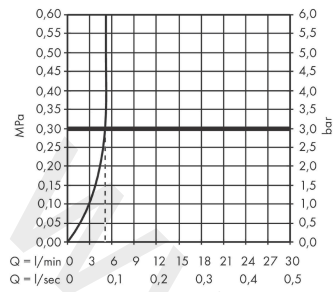

Vernis Shape

Pillar tap 70 with lever handle for cold water or pre-adjusted water without waste set

Finish: **Chrome** Article Number: **71592000**

Description

product features

- ComfortZone 70
- projection: 92 mm
- spout height: 63 mm
- handle variant: lever handle
- spray type: normal spray
- maximum flow rate at 3 bar: 5 l/min
- ceramic cartridge
- for cold water connection
- connection type: G 3/8 connections
- connection dimension: DN15
- EU taxonomy: max. 6 l/min - Substantial Contribution (SC) possible
- WRAS 2101056
- WRAS 2101056 - WRAS Approval Letter

Article Details

Price excl. VAT

75,00 £

Technology

Certificates / Sustainability

Product image

Scale drawing

Vernis Shape

Pillar tap 70 with lever handle for cold water or pre-adjusted water without waste set

Finish: **Chrome** Article Number: **71592000**

Flowchart

www.divapor.com

Vernis Shape

Pillar tap 70 with lever handle for cold water or pre-adjusted water without waste set