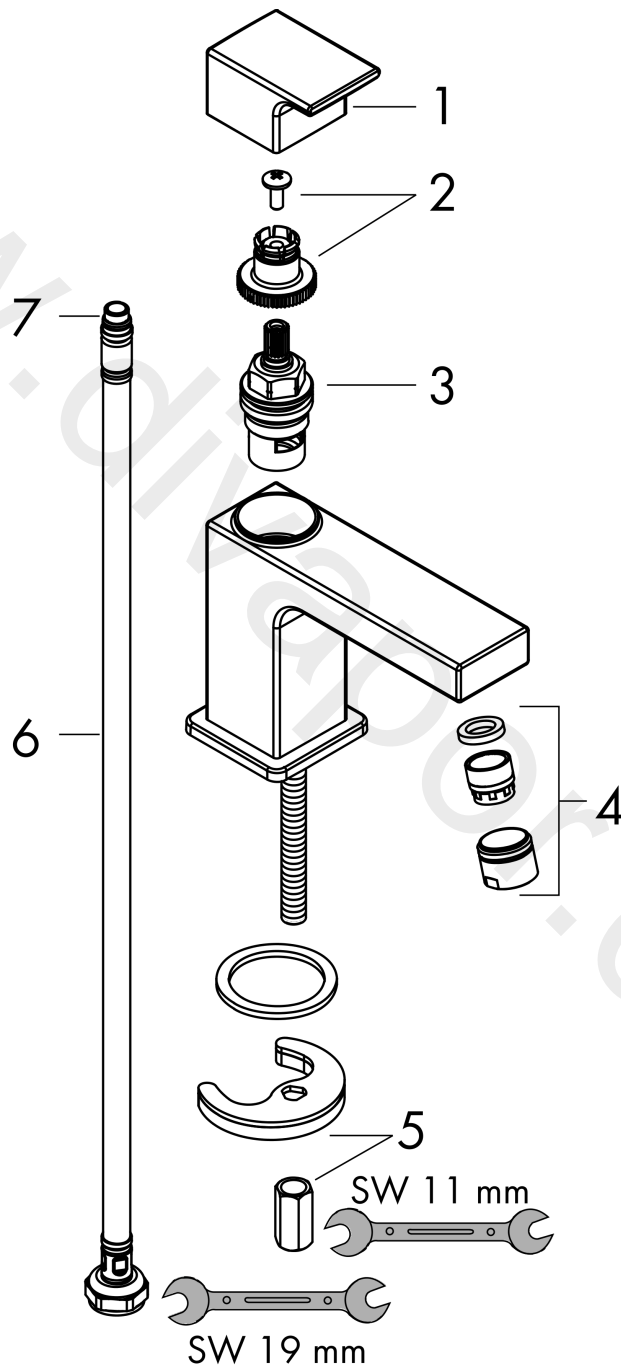

Vernis Shape

Pillar tap 70 with lever handle for cold water or pre-adjusted water without waste set

Finish: **Chrome** Article Number: **71592000**

Description

product features

- ComfortZone 70
- projection: 92 mm
- spout height: 63 mm
- handle variant: lever handle
- spray type: normal spray
- maximum flow rate at 3 bar: 5 l/min
- ceramic cartridge
- for cold water connection
- connection type: G 3/8 connections
- connection dimension: DN15
- EU taxonomy: max. 6 l/min - Substantial Contribution (SC) possible
- WRAS 2101056
- WRAS 2101056 - WRAS Approval Letter

Pillar tap 70 with lever handle for cold water or pre-adjusted water without waste set

Finish: **Chrome** Article Number: **71592000**

Flowchart

www.divapor.com

Vernis Shape

Pillar tap 70 with lever handle for cold water or pre-adjusted water without waste set

Finish: **Chrome** Article Number: **71592000**

Exploded Drawing

Year of production: >04/21

Vernis Shape**Pillar tap 70 with lever handle for cold water or pre-adjusted water without waste set**Finish: **Chrome** Article Number: **71592000****Spare part list**

Year of production: >04/21

Pos.	Description	Article Number	Price	PU
1	handle	93901000	-	1
2	handle fixing set	94184000	£ 6,10	1
3	shut off unit right closing	93839000	£ 51,00	1
4	aerator cpl.	93900000	-	1
5	fixing set	96016000	£ 35,00	1
6	connection hose 450 mm M8x0,75 G3/8	97206000	£ 35,00	1
7	O-ring 7x1,5	98422000	£ 3,30	1