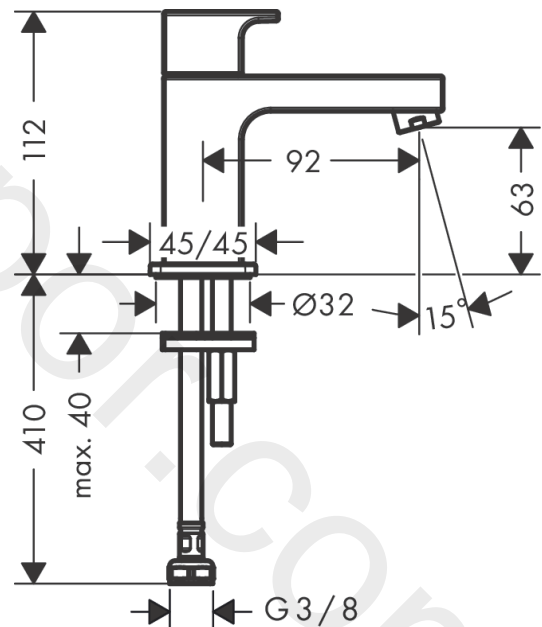

Scale drawing