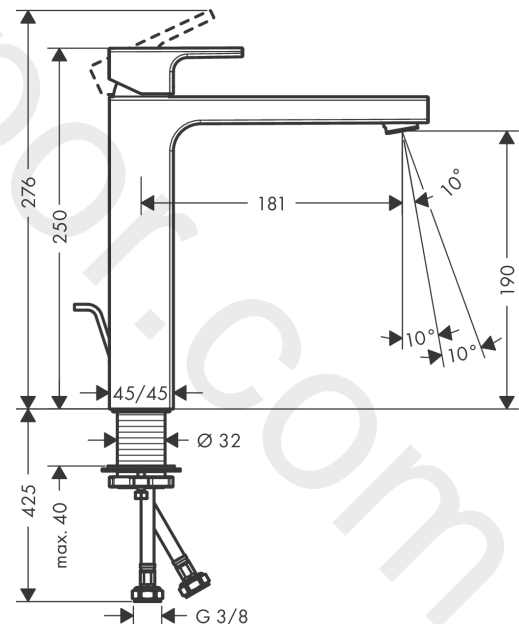

Scale drawing