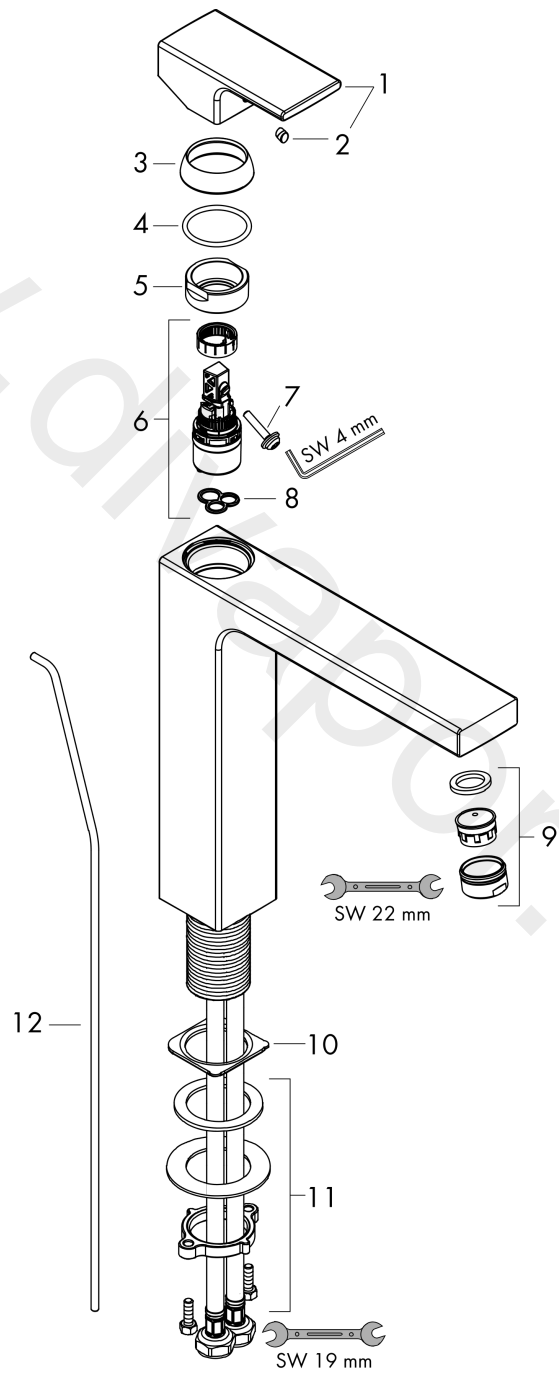

Vernis Shape

Single lever basin mixer 190 with isolated water conduction and metal pop-up waste set

Finish: **Chrome** Article Number: **71590000**

Description

product features

- consists of: single lever basin mixer, waste set
- ComfortZone 190
- projection: 181 mm
- spout height: 190 mm
- handle variant: lever handle
- spray type: normal spray
- swiveling spray former
- maximum flow rate at 3 bar: 5 l/min
- ceramic cartridge
- with isolated water conduction - without contact with nickel and lead
- suitable for continuous flow water heaters
- pop-up waste set G 1¼
- material waste set: metal
- connection type: G ¾ connections
- connection dimension: DN15
- EU taxonomy: max. 6 l/min - Substantial Contribution (SC) possible

Finish: **Chrome** Article Number: **71590000**

Flowchart

Vernis Shape

Single lever basin mixer 190 with isolated water conduction and metal pop-up waste set

Finish: **Chrome** Article Number: **71590000**

Exploded Drawing

Year of production: >07/21

Vernis Shape

Single lever basin mixer 190 with isolated water conduction and metal pop-up waste set

Finish: **Chrome** Article Number: **71590000**

Spare part list

Year of production: >07/21

Pos.	Description	Article Number	Price	PU
1	handle	93684000	£ 35,00	1
2	screw cover	96338000	£ 3,30	1
3	flange	93680000	£ 9,00	1
4	nut	93686000	£ 25,00	1
5	O-Ring 32x2	98193000	£ 3,30	1
6	cartridge, assy	97685000	£ 64,00	1
7	locking screw for handle	95140000	£ 6,10	1
8	seal	98865000	£ 35,00	1
9	aerator swivelling M24x1 (5 l/min)	93834000	£ 20,50	1
10	seal	93687000	£ 3,30	1
11	fixing set (Ø 32)	13961000	£ 25,00	1
12	pull rod	93683000	£ 13,30	1
a	pop up waste	94139000	£ 96,00	1
b	lever arm 340mm (ball-Ø12mm)	96324000	£ 25,00	1
c	fixation extension 35 mm	13898000	£ 79,00	1