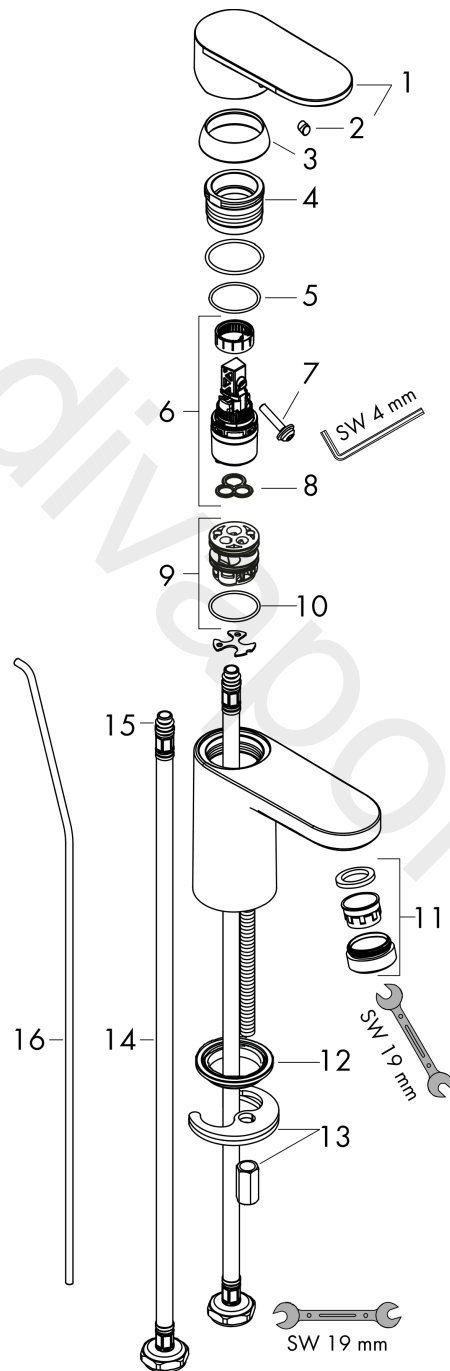

Vernis Blend

Single lever basin mixer 100 CoolStart with pop-up waste set

Finish: **Matt Black** Article Number: **71585670**

Description

product features

- consists of: single lever basin mixer, waste set
- ComfortZone 100
- projection: 108 mm
- spout height: 88 mm
- handle variant: lever handle
- spray type: normal spray
- swiveling spray former
- maximum flow rate at 3 bar: 5 l/min
- ceramic cartridge
- temperature limitation adjustable
- suitable for continuous flow water heaters
- pop-up waste set G 1¼
- material waste set: synthetic
- connection type: G ¾ connections
- connection dimension: DN15
- cold water in basic handle position
- EU taxonomy: max. 6 l/min - Substantial Contribution (SC) possible
- WRAS 2101057
- WRAS 2101057 - WRAS Approval Letter

Finish: **Matt Black** Article Number: **71585670**

Flowchart

www.divapor.com

Vernis Blend
Single lever basin mixer 100 CoolStart with pop-up waste set
 Finish: **Matt Black** Article Number: **71585670**

Exploded Drawing

Year of production: >04/21

Vernis Blend

Single lever basin mixer 100 CoolStart with pop-up waste set

Finish: **Matt Black** Article Number: **71585670**

Spare part list

Year of production: >04/21

Pos.	Description	Article Number	Price	PU
1	handle	93678670	£ 51,00	1
2	screw cover	96338000	£ 3,30	1
3	flange	93680670	£ 13,50	1
4	nut	93681000	£ 20,50	1
5	O-ring 24x1,5	98434000	£ 3,30	1
6	cartridge, assy	97685000	£ 64,00	1
7	locking screw for handle	95140000	£ 6,10	1
8	seal	98865000	£ 35,00	1
9	adapter for cartridge	98866000	£ 35,00	1
10	O-ring 23x2	98398000	£ 3,30	1
11	aerator swivelling M24x1 (5 l/min)	93834670	£ 33,00	1
12	seal Ø 42	98722000	£ 6,10	1
13	fixing set	96016000	£ 35,00	1
14	connection hose 600 mm M8x0,75 G3/8	96556000	£ 25,00	1
15	O-ring 6,6x1,6	93019000	£ 3,30	1
16	pull rod	93683000	£ 13,30	1
a	pop up waste	92168670	-	1