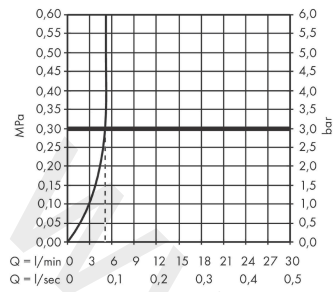

Vernis Blend

Single lever basin mixer 100 CoolStart with pop-up waste set

Finish: **Matt Black** Article Number: **71585670**

Flowchart

www.divapor.com