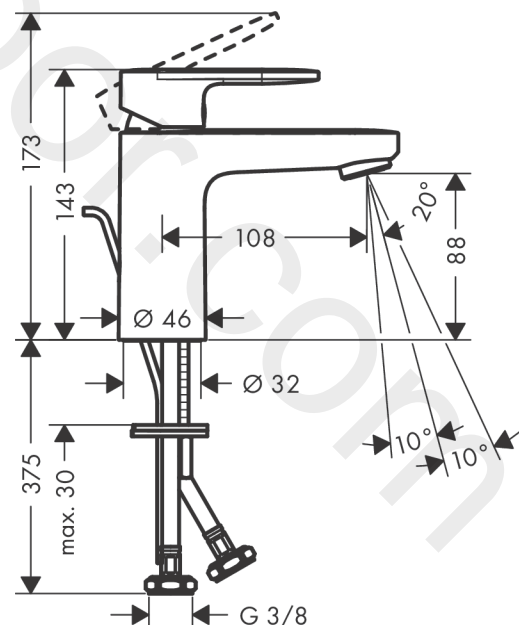

Scale drawing