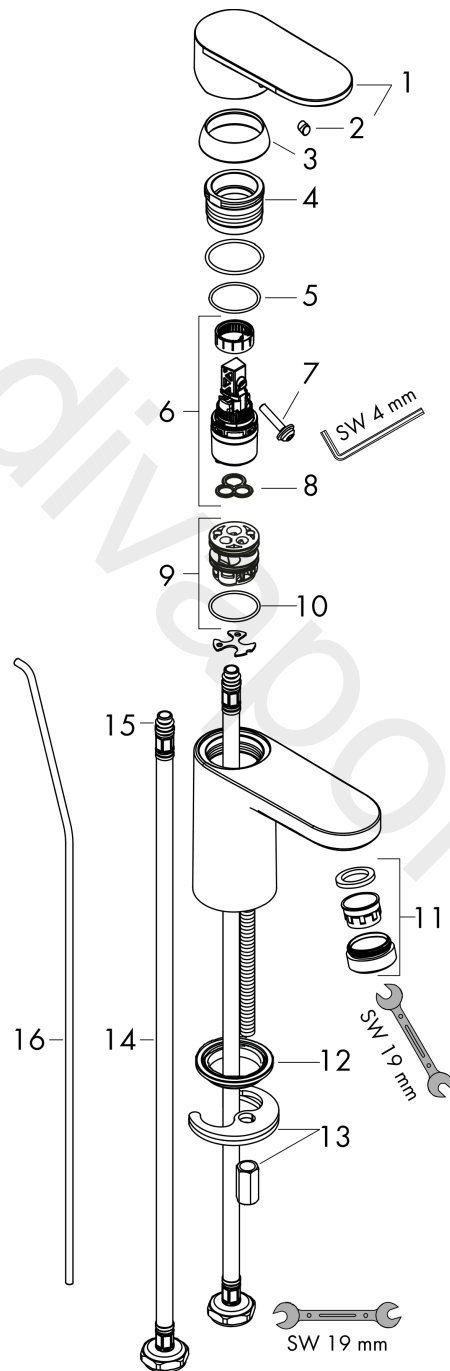

Vernis Blend

Single lever basin mixer 100 CoolStart with pop-up waste set

Finish: **Chrome** Article Number: **71585000**

Description

product features

- consists of: single lever basin mixer, waste set
- ComfortZone 100
- projection: 108 mm
- spout height: 88 mm
- handle variant: lever handle
- spray type: normal spray
- swiveling spray former
- maximum flow rate at 3 bar: 5 l/min
- ceramic cartridge
- temperature limitation adjustable
- suitable for continuous flow water heaters
- pop-up waste set G 1¼
- material waste set: synthetic
- connection type: G ¾ connections
- connection dimension: DN15
- cold water in basic handle position
- EU taxonomy: max. 6 l/min - Substantial Contribution (SC) possible
- WRAS 2101057
- WRAS 2101057 - WRAS Approval Letter

Flowchart

www.divapor.com

Vernis Blend
Single lever basin mixer 100 CoolStart with pop-up waste set
 Finish: **Chrome** Article Number: **71585000**

Exploded Drawing

Year of production: >01/21

Vernis Blend

Single lever basin mixer 100 CoolStart with pop-up waste set

Finish: **Chrome** Article Number: **71585000**

Spare part list

Year of production: >01/21

Pos.	Description	Article Number	Price	PU
1	handle	93678000	£ 35,00	1
2	screw cover	96338000	£ 3,30	1
3	flange	93680000	£ 9,00	1
4	nut	93681000	£ 20,50	1
5	O-ring 24x1,5	98434000	£ 3,30	1
6	cartridge, assy	97685000	£ 64,00	1
7	locking screw for handle	95140000	£ 6,10	1
8	seal	98865000	£ 35,00	1
9	adapter for cartridge	98866000	£ 35,00	1
10	O-ring 23x2	98398000	£ 3,30	1
11	aerator swivelling M24x1 (5 l/min)	93834000	£ 20,50	1
12	seal Ø 42	98722000	£ 6,10	1
13	fixing set	96016000	£ 35,00	1
14	connection hose 600 mm M8x0,75 G3/8	96556000	£ 25,00	1
15	O-ring 6,6x1,6	93019000	£ 3,30	1
16	pull rod	93683000	£ 13,30	1
a	pop up waste	92168000	£ 43,00	1