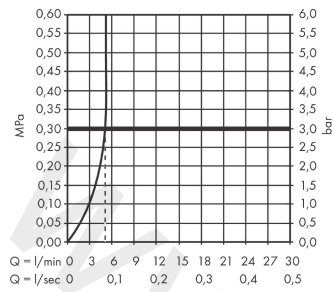

Vernis Blend
Single lever basin mixer 100 CoolStart with pop-up waste set
Finish: **Chrome** Article Number: **71585000**

Flowchart

www.divapor.com