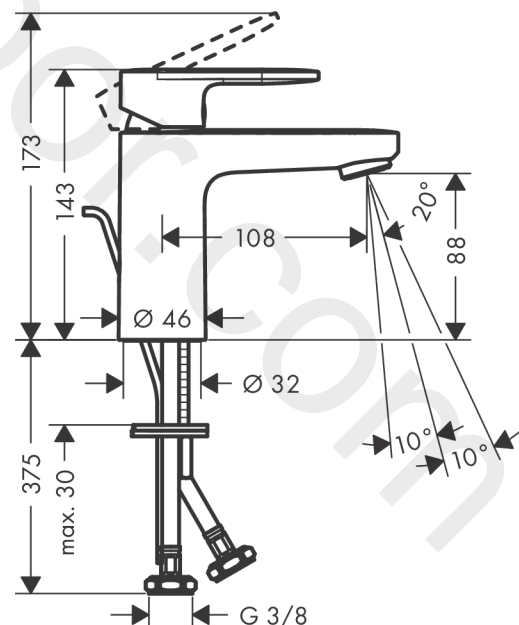

Vernis Blend

Single lever basin mixer 100 CoolStart with pop-up waste set

Finish: **Chrome** Article Number: **71585000**

Description

product features

- consists of: single lever basin mixer, waste set
- ComfortZone 100
- projection: 108 mm
- spout height: 88 mm
- handle variant: lever handle
- spray type: normal spray
- swiveling spray former
- maximum flow rate at 3 bar: 5 l/min
- ceramic cartridge
- temperature limitation adjustable
- suitable for continuous flow water heaters
- pop-up waste set G 1¼
- material waste set: synthetic
- connection type: G ¾ connections
- connection dimension: DN15
- cold water in basic handle position
- EU taxonomy: max. 6 l/min - Substantial Contribution (SC) possible
- WRAS 2101057
- WRAS 2101057 - WRAS Approval Letter

Article Details

Price excl. VAT

99,17 £

Technology

Certificates / Sustainability

Product image

Scale drawing

Vernis Blend
Single lever basin mixer 100 CoolStart with pop-up waste set
 Finish: **Chrome** Article Number: **71585000**

Single lever basin mixer 100 CoolStart with pop-up waste set

Finish: **Chrome** Article Number: **71585000**

Spare part list

Year of production: >01/21

Pos.	Description	Article Number	Price	PU
1	handle	93678000	£ 35,00	1
2	screw cover	96338000	£ 3,30	1
3	flange	93680000	£ 9,00	1
4	nut	93681000	£ 20,50	1
5	O-ring 24x1,5	98434000	£ 3,30	1
6	cartridge, assy	97685000	£ 64,00	1
7	locking screw for handle	95140000	£ 6,10	1
8	seal	98865000	£ 35,00	1
9	adapter for cartridge	98866000	£ 35,00	1
10	O-ring 23x2	98398000	£ 3,30	1
11	aerator swivelling M24x1 (5 l/min)	93834000	£ 20,50	1
12	seal Ø 42	98722000	£ 6,10	1
13	fixing set	96016000	£ 35,00	1
14	connection hose 600 mm M8x0,75 G3/8	96556000	£ 25,00	1
15	O-ring 6,6x1,6	93019000	£ 3,30	1
16	pull rod	93683000	£ 13,30	1
a	pop up waste	92168000	£ 43,00	1