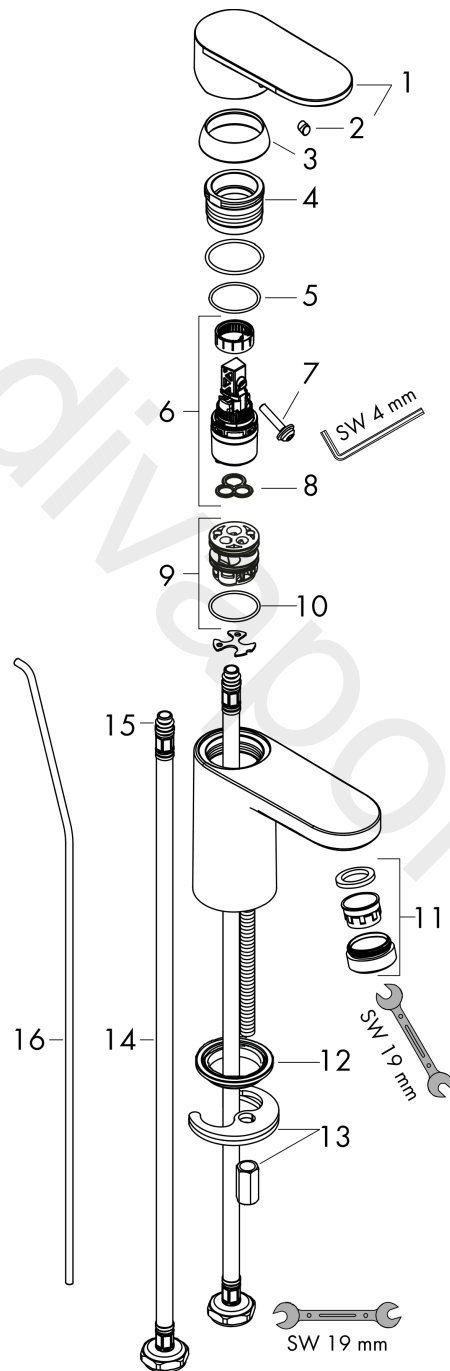

Vernis Blend
Single lever basin mixer 70 CoolStart with pop-up waste set
 Finish: **Chrome** Article Number: **71584000**

Description

product features

- consists of: single lever basin mixer, waste set
- ComfortZone 70
- projection: 89 mm
- spout height: 71 mm
- handle variant: lever handle
- spray type: normal spray
- swiveling spray former
- maximum flow rate at 3 bar: 5 l/min
- ceramic cartridge
- temperature limitation adjustable
- suitable for continuous flow water heaters
- pop-up waste set G 1¼
- material waste set: synthetic
- connection type: G ¾ connections
- connection dimension: DN15
- cold water in basic handle position
- EU taxonomy: max. 6 l/min - Substantial Contribution (SC) possible
- WRAS 2101057
- WRAS 2101057 - WRAS Approval Letter

Flowchart

www.divapor.com

Vernis Blend
Single lever basin mixer 70 CoolStart with pop-up waste set
 Finish: **Chrome** Article Number: **71584000**

Exploded Drawing

Year of production: >01/21

Vernis Blend

Single lever basin mixer 70 CoolStart with pop-up waste set

Finish: **Chrome** Article Number: **71584000**

Spare part list

Year of production: >01/21

Pos.	Description	Article Number	Price	PU
1	handle	93678000	£ 35,00	1
2	screw cover	96338000	£ 3,30	1
3	flange	93680000	£ 9,00	1
4	nut	93681000	£ 20,50	1
5	O-ring 24x1,5	98434000	£ 3,30	1
6	cartridge, assy	97685000	£ 64,00	1
7	locking screw for handle	95140000	£ 6,10	1
8	seal	98865000	£ 35,00	1
9	adapter for cartridge	98866000	£ 35,00	1
10	O-ring 23x2	98398000	£ 3,30	1
11	aerator swivelling M24x1 (5 l/min)	93834000	£ 20,50	1
12	seal Ø 42	98722000	£ 6,10	1
13	fixing set	96016000	£ 35,00	1
14	connection hose 450 mm M8x0,75 G3/8	97206000	£ 35,00	1
15	O-ring 7x1,5	98422000	£ 3,30	1
16	pull rod	93683000	£ 13,30	1
a	pop up waste	92168000	£ 43,00	1