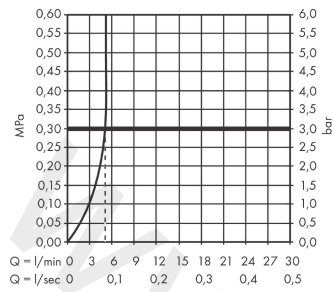

Vernis Blend
Single lever basin mixer 70 CoolStart with pop-up waste set
Finish: **Chrome** Article Number: **71584000**

Flowchart

www.divapor.com