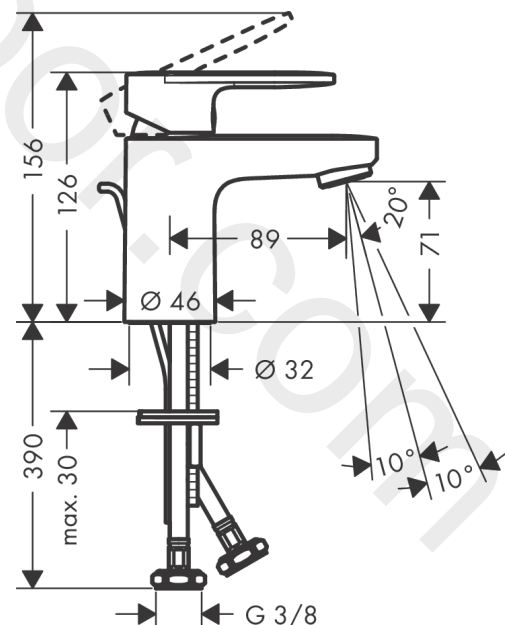

Vernis Blend
Single lever basin mixer 70 CoolStart with pop-up waste set
 Finish: **Chrome** Article Number: **71584000**

Description

product features

- consists of: single lever basin mixer, waste set
- ComfortZone 70
- projection: 89 mm
- spout height: 71 mm
- handle variant: lever handle
- spray type: normal spray
- swiveling spray former
- maximum flow rate at 3 bar: 5 l/min
- ceramic cartridge
- temperature limitation adjustable
- suitable for continuous flow water heaters
- pop-up waste set G 1¼
- material waste set: synthetic
- connection type: G ¾ connections
- connection dimension: DN15
- cold water in basic handle position
- EU taxonomy: max. 6 l/min - Substantial Contribution (SC) possible
- WRAS 2101057
- WRAS 2101057 - WRAS Approval Letter

Article Details

Price excl. VAT 75,83 £

Technology

Certificates / Sustainability

Product image

Scale drawing

Vernis Blend
Single lever basin mixer 70 CoolStart with pop-up waste set
 Finish: **Chrome** Article Number: **71584000**

Finish: **Chrome** Article Number: **71584000**

Spare part list

Year of production: >01/21

Pos.	Description	Article Number	Price	PU
1	handle	93678000	£ 35,00	1
2	screw cover	96338000	£ 3,30	1
3	flange	93680000	£ 9,00	1
4	nut	93681000	£ 20,50	1
5	O-ring 24x1,5	98434000	£ 3,30	1
6	cartridge, assy	97685000	£ 64,00	1
7	locking screw for handle	95140000	£ 6,10	1
8	seal	98865000	£ 35,00	1
9	adapter for cartridge	98866000	£ 35,00	1
10	O-ring 23x2	98398000	£ 3,30	1
11	aerator swivelling M24x1 (5 l/min)	93834000	£ 20,50	1
12	seal Ø 42	98722000	£ 6,10	1
13	fixing set	96016000	£ 35,00	1
14	connection hose 450 mm M8x0,75 G3/8	97206000	£ 35,00	1
15	O-ring 7x1,5	98422000	£ 3,30	1
16	pull rod	93683000	£ 13,30	1
a	pop up waste	92168000	£ 43,00	1