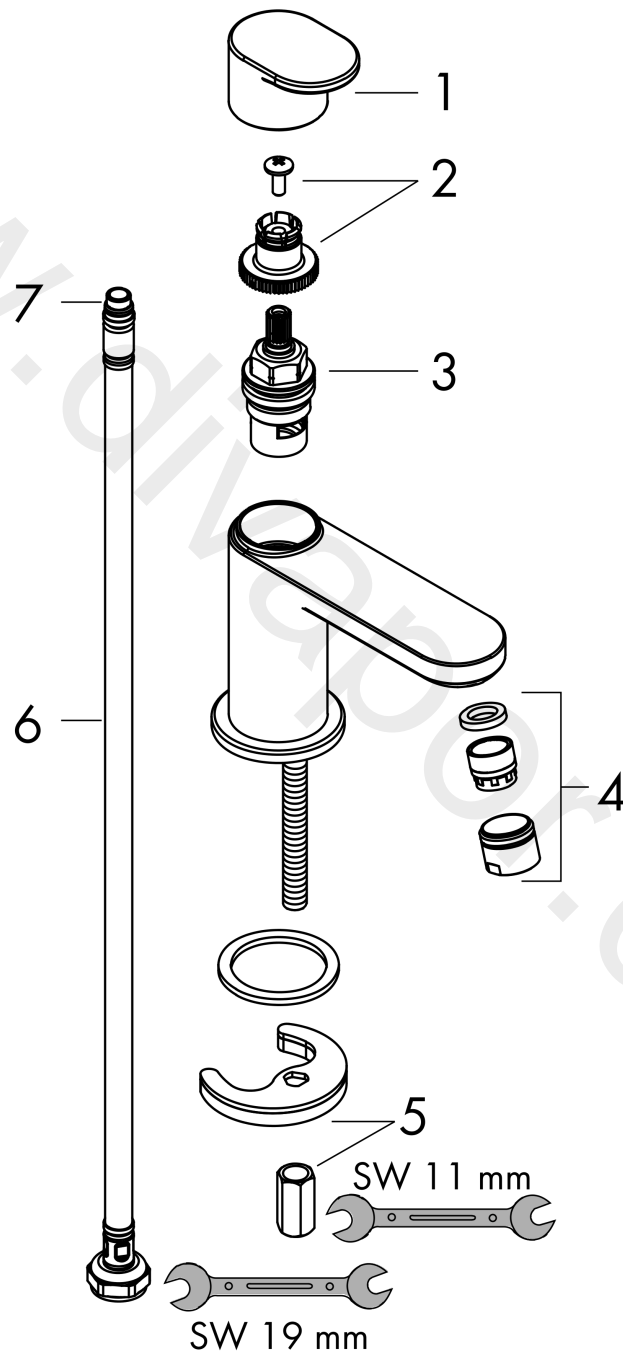

Vernis Blend

Pillar tap 70 with lever handle for cold water or pre-adjusted water without waste set

Finish: **Chrome** Article Number: **71583000**

Description

product features

- ComfortZone 70
- projection: 93 mm
- spout height: 59 mm
- handle variant: lever handle
- spray type: normal spray
- maximum flow rate at 3 bar: 5 l/min
- ceramic valves 90°
- for cold water connection
- connection type: G 3/8 connections
- connection dimension: DN15
- EU taxonomy: max. 6 l/min - Substantial Contribution (SC) possible
- WRAS 2101056
- WRAS 2101056 - WRAS Approval Letter

Pillar tap 70 with lever handle for cold water or pre-adjusted water without waste set

Finish: **Chrome** Article Number: **71583000**

Flowchart

www.divapor.com

Vernis Blend

Pillar tap 70 with lever handle for cold water or pre-adjusted water without waste set

Finish: **Chrome** Article Number: **71583000**

Exploded Drawing

Year of production: >04/21

Vernis Blend**Pillar tap 70 with lever handle for cold water or pre-adjusted water without waste set**Finish: **Chrome** Article Number: **71583000****Spare part list**

Year of production: >04/21

Pos.	Description	Article Number	Price	PU
1	handle	93899000	-	1
2	handle fixing set	94184000	£ 6,10	1
3	shut off unit right closing	93839000	£ 51,00	1
4	aerator cpl.	93900000	-	1
5	fixing set	96016000	£ 35,00	1
6	connection hose 450 mm M8x0,75 G3/8	97206000	£ 35,00	1
7	O-ring 7x1,5	98422000	£ 3,30	1