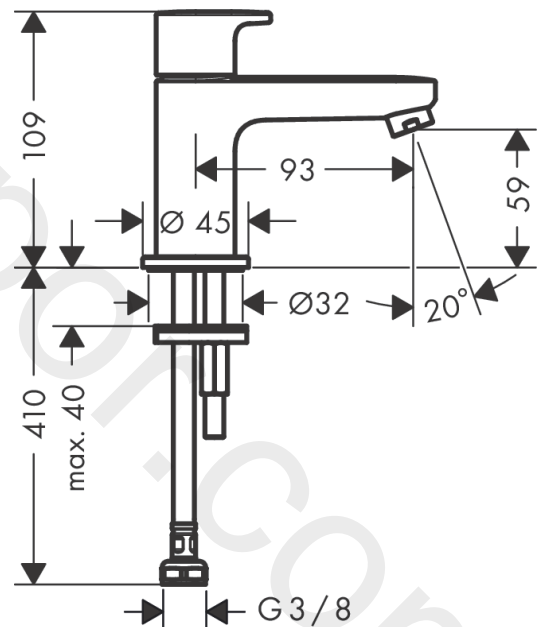

Scale drawing