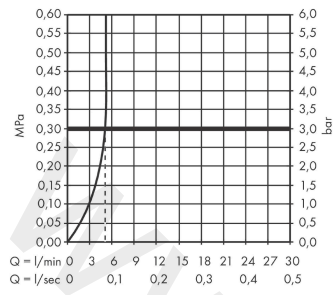

Vernis Blend

Pillar tap 70 with lever handle for cold water or pre-adjusted water without waste set

Finish: **Chrome** Article Number: **71583000**

Flowchart

www.divapor.com