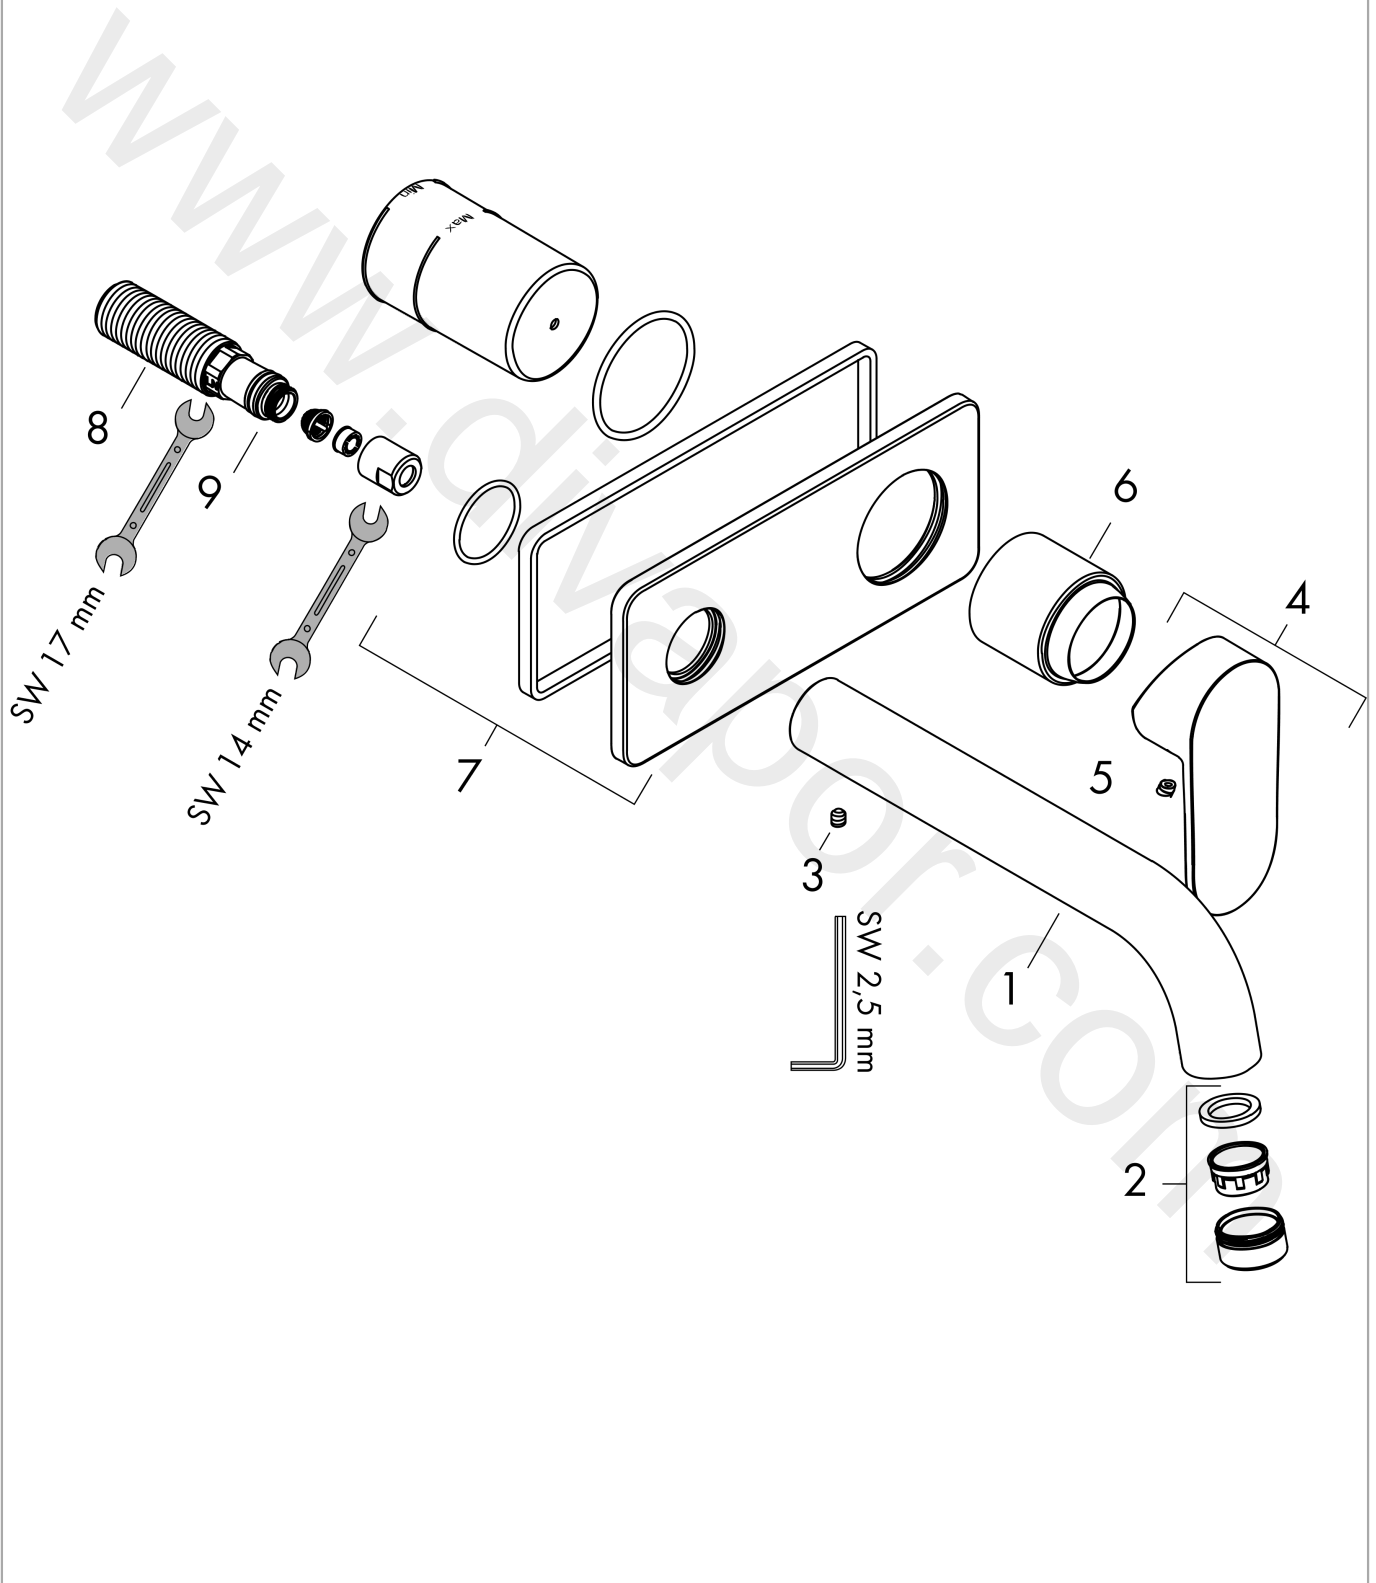

Vernis Shape

Single lever basin mixer for concealed installation wall-mounted with spout 20,4 cm

Finish: **Matt Black** Article Number: **71578677**

Description

product features

- projection: 204 mm
- handle variant: lever handle
- spray type: normal spray
- maximum flow rate at 3 bar: 5 l/min
- ceramic cartridge
- suitable for continuous flow water heaters
- connection type: basic set
- connection dimension: DN15

Technology

Product image

Scale drawing

Flowchart

Vernis Shape

Single lever basin mixer for concealed installation wall-mounted with spout 20,4 cm

Finish: **Matt Black** Article Number: **71578677**

Exploded Drawing

Year of production: >06/21

Vernis Shape

Single lever basin mixer for concealed installation wall-mounted with spout 20,4 cm

Finish: **Matt Black** Article Number: **71578677**

Spare part list

Year of production: >06/21

Pos.	Description	Article Number	Price	PU
1	-	93710677	-	1
2	aerator M24x1	92254670	£ 64,00	1
3	hollow set screw M5x5	98446000	£ 3,30	1
4	handle	93712677	-	1
5	screw cover	96338000	£ 3,30	1
6	sleeve	94291670	-	1
7	-	93713677	-	1
8	connecting thread G½	93771000	£ 25,00	1
9	O-ring 13x2	98128000	£ 3,30	1
a	extension 25 mm	71556007	-	1