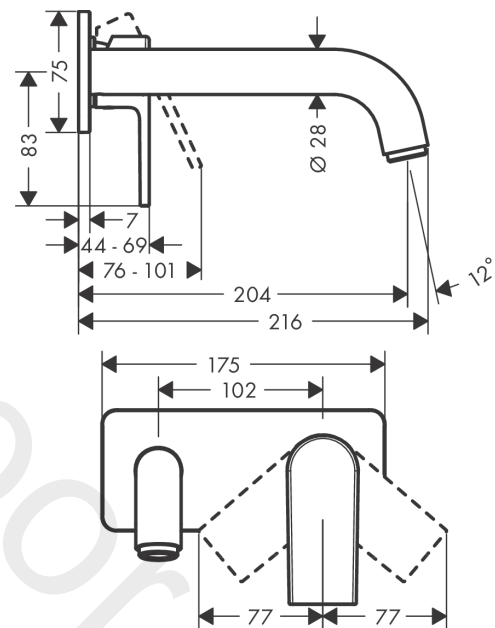

Vernis Shape

Single lever basin mixer for concealed installation wall-mounted with spout 20,4 cm

Finish: **Matt Black** Article Number: **71578677**

Description

product features

- projection: 204 mm
- handle variant: lever handle
- spray type: normal spray
- maximum flow rate at 3 bar: 5 l/min
- ceramic cartridge
- suitable for continuous flow water heaters
- connection type: basic set
- connection dimension: DN15

Technology

Product image

Scale drawing

Flowchart

Vernis Shape

Single lever basin mixer for concealed installation wall-mounted with spout 20,4 cm

Finish: **Matt Black** Article Number: **71578677**

Exploded Drawing

Year of production: >06/21

Vernis Shape

Single lever basin mixer for concealed installation wall-mounted with spout 20,4 cm

Finish: **Matt Black** Article Number: **71578677**

Spare part list

Year of production: >06/21

Pos.	Description	Article Number	Price	PU
1	-	93710677	-	1
2	aerator M24x1	92254670	£ 64,00	1
3	hollow set screw M5x5	98446000	£ 3,30	1
4	handle	93712677	-	1
5	screw cover	96338000	£ 3,30	1
6	sleeve	94291670	-	1
7	-	93713677	-	1
8	connecting thread G½	93771000	£ 25,00	1
9	O-ring 13x2	98128000	£ 3,30	1
a	extension 25 mm	71556007	-	1