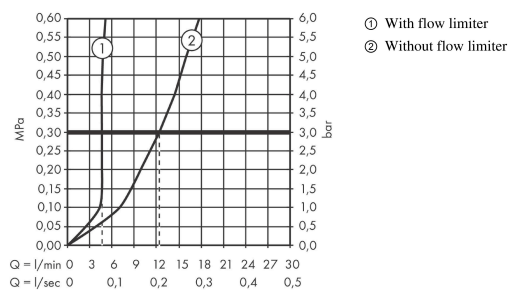

Vernis Shape

Single lever basin mixer for concealed installation wall-mounted with spout 20,4 cm

Finish: **Matt Black** Article Number: **71578677**

Description

product features

- projection: 204 mm
- handle variant: lever handle
- spray type: normal spray
- maximum flow rate at 3 bar: 5 l/min
- ceramic cartridge
- suitable for continuous flow water heaters
- connection type: basic set
- connection dimension: DN15

Technology

Product image

Scale drawing

Flowchart

Vernis Shape

Single lever basin mixer for concealed installation wall-mounted with spout 20,4 cm

Finish: **Matt Black** Article Number: **71578677**

Exploded Drawing