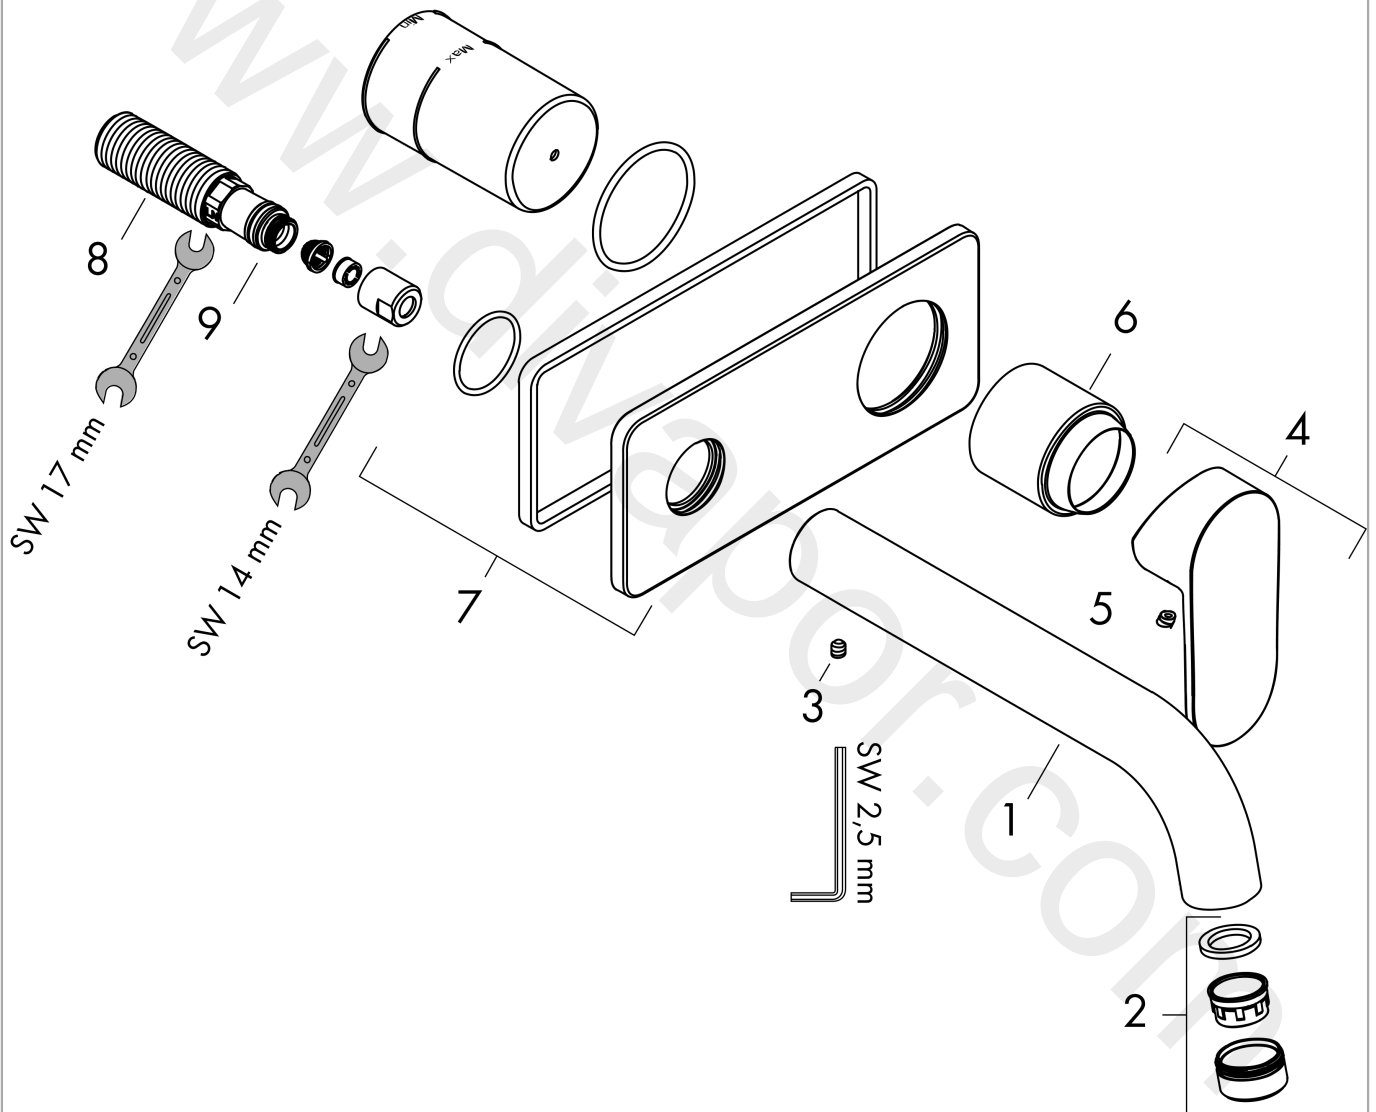

Vernis Shape

Single lever basin mixer for concealed installation wall-mounted with spout 20,4 cm

Finish: **Chrome** Article Number: **71578007**

Description

product features

- projection: 204 mm
- handle variant: lever handle
- spray type: normal spray
- maximum flow rate at 3 bar: 5 l/min
- ceramic cartridge
- suitable for continuous flow water heaters
- connection type: basic set
- connection dimension: DN15

Technology

Product image

Scale drawing

Flowchart

Vernis Shape

Single lever basin mixer for concealed installation wall-mounted with spout 20,4 cm

Finish: **Chrome** Article Number: **71578007**

Exploded Drawing

Year of production: >04/20

Vernis Shape**Single lever basin mixer for concealed installation wall-mounted with spout 20,4 cm**Finish: **Chrome** Article Number: **71578007****Spare part list**

Year of production: >04/20

Pos.	Description	Article Number	Price	PU
1	-	93710007	-	1
2	aerator M24x1	92254000	£ 43,00	1
3	hollow set screw M5x5	98446000	£ 3,30	1
4	handle	93712007	-	1
5	screw cover	96338000	£ 3,30	1
6	flange	93680000	£ 9,00	1
7	-	93713007	-	1
8	connecting thread G½	93771000	£ 25,00	1
9	O-ring 13x2	98128000	£ 3,30	1
a	extension 25 mm	71556007	-	1