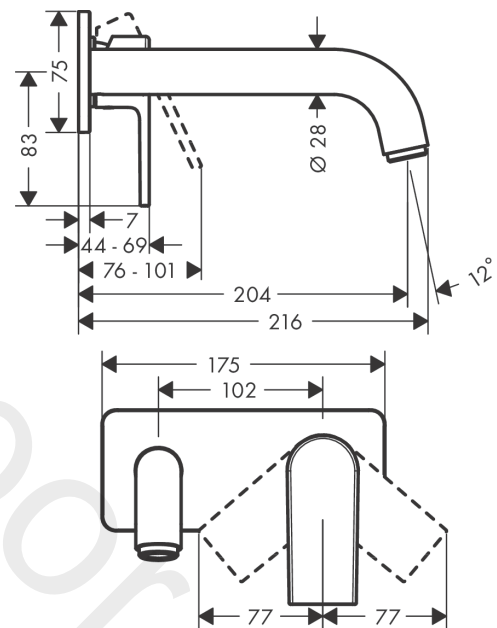

Vernis Shape

Single lever basin mixer for concealed installation wall-mounted with spout 20,4 cm

Finish: **Chrome** Article Number: **71578007**

Description

product features

- projection: 204 mm
- handle variant: lever handle
- spray type: normal spray
- maximum flow rate at 3 bar: 5 l/min
- ceramic cartridge
- suitable for continuous flow water heaters
- connection type: basic set
- connection dimension: DN15

Technology

Product image

Scale drawing

Flowchart

Vernis Shape

Single lever basin mixer for concealed installation wall-mounted with spout 20,4 cm

Finish: **Chrome** Article Number: **71578007**

Exploded Drawing

Year of production: >04/20

Vernis Shape**Single lever basin mixer for concealed installation wall-mounted with spout 20,4 cm**Finish: **Chrome** Article Number: **71578007****Spare part list**

Year of production: >04/20

Pos.	Description	Article Number	Price	PU
1	-	93710007	-	1
2	aerator M24x1	92254000	£ 43,00	1
3	hollow set screw M5x5	98446000	£ 3,30	1
4	handle	93712007	-	1
5	screw cover	96338000	£ 3,30	1
6	flange	93680000	£ 9,00	1
7	-	93713007	-	1
8	connecting thread G½	93771000	£ 25,00	1
9	O-ring 13x2	98128000	£ 3,30	1
a	extension 25 mm	71556007	-	1