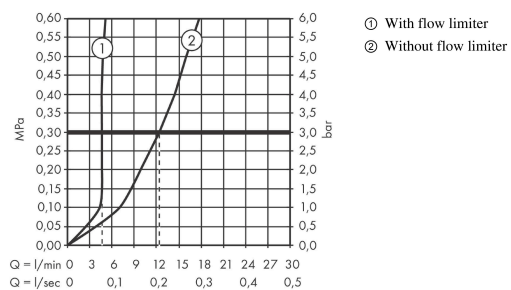

Vernis Shape

Single lever basin mixer for concealed installation wall-mounted with spout 20,4 cm

Finish: **Chrome** Article Number: **71578007**

Description

product features

- projection: 204 mm
- handle variant: lever handle
- spray type: normal spray
- maximum flow rate at 3 bar: 5 l/min
- ceramic cartridge
- suitable for continuous flow water heaters
- connection type: basic set
- connection dimension: DN15

Technology

Product image

Scale drawing

Flowchart

Vernis Shape

Single lever basin mixer for concealed installation wall-mounted with spout 20,4 cm

Finish: **Chrome** Article Number: **71578007**

Exploded Drawing