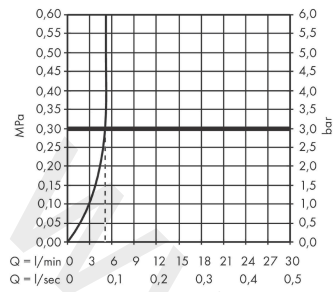

#### product features

- projection: 207 mm
- handle variant: lever handle
- spray type: normal spray
- maximum flow rate at 3 bar: 5 l/min
- ceramic cartridge
- suitable for continuous flow water heaters
- connection type: basic set
- connection dimension: DN15
- handle can be positioned on the right or left, depending on the basic set installation
- EU taxonomy: max. 6 l/min - Substantial Contribution (SC) possible
- WRAS 2204082
- WRAS 2204082 - Approval letter

### Scale drawing

**Vernis Blend**

**Single lever basin mixer for concealed installation wall-mounted with spout 20,7 cm**

Finish: **Matt Black** Article Number: **71576670**

**Flowchart**

**Vernis Blend**