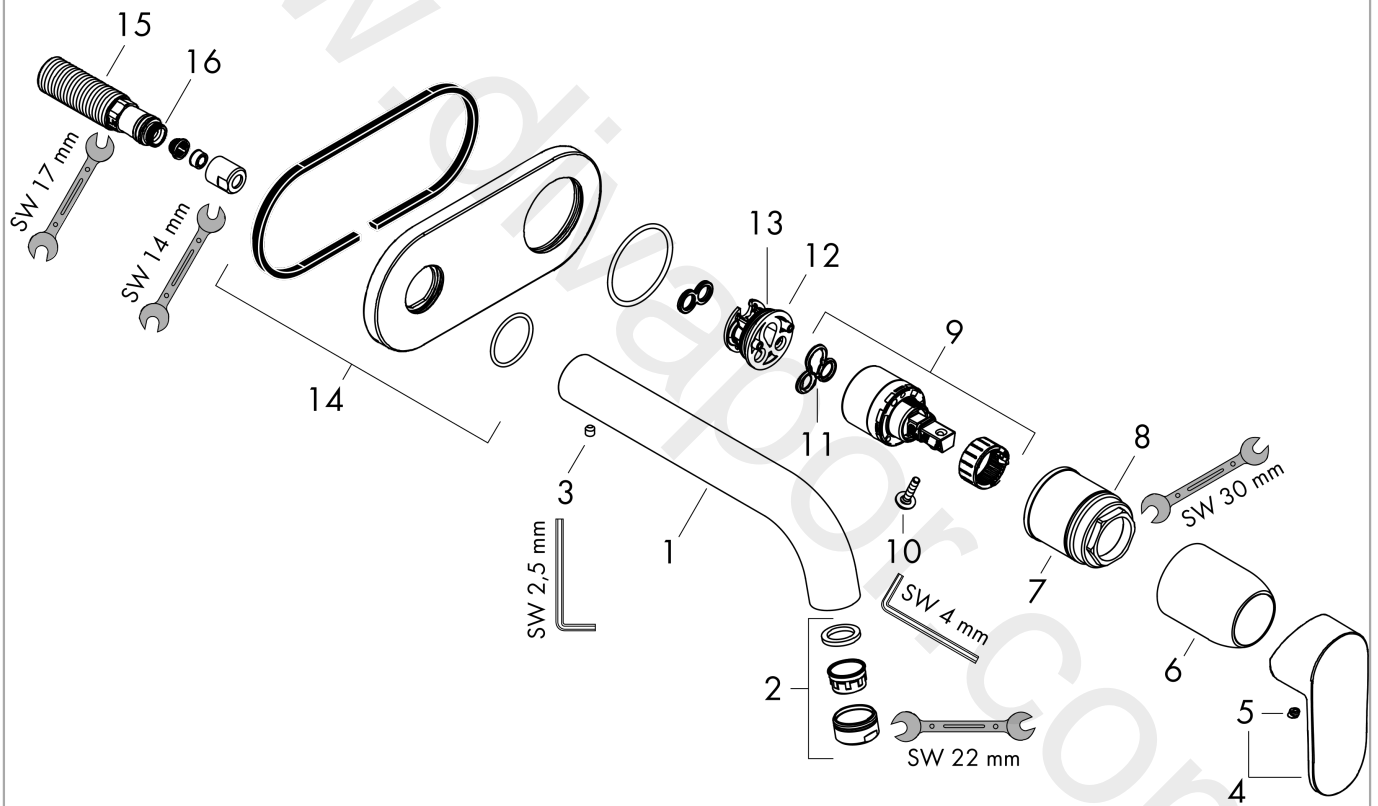

#### product features

- projection: 207 mm
- handle variant: lever handle
- spray type: normal spray
- maximum flow rate at 3 bar: 5 l/min
- ceramic cartridge
- suitable for continuous flow water heaters
- connection type: basic set
- connection dimension: DN15
- handle can be positioned on the right or left, depending on the basic set installation
- EU taxonomy: max. 6 l/min - Substantial Contribution (SC) possible
- WRAS 2204082
- WRAS 2204082 - Approval letter

### Scale drawing

**Vernis Blend**

**Single lever basin mixer for concealed installation wall-mounted with spout 20,7 cm**

Finish: **Matt Black** Article Number: **71576670**

**Flowchart**

**Vernis Blend**

**Single lever basin mixer for concealed installation wall-mounted with spout 20,7 cm**

Finish: **Matt Black** Article Number: **71576670**

**Exploded Drawing**

Year of production: >04/21

### Spare part list

Year of production: >04/21

Pos.	Description	Article Number	Price	PU
1	spout cpl.	93710670	£ 76,00	1
2	aerator M24x1	92254670	£ 64,00	1
3	hollow set screw M5x5	98446000	£ 3,30	1
4	handle	93678670	£ 51,00	1
5	screw cover	96338000	£ 3,30	1
6	sleeve	98790670	£ 51,00	1
7	nut	95622000	£ 43,00	1
8	O-ring 39x1,5	98400000	£ 3,30	1
9	cartridge, assy	92730000	£ 35,00	1
10	locking screw for handle	95140000	£ 6,10	1
11	seal	95008000	£ 9,00	1
12	adapter for cartridge	95779000	£ 16,10	1
13	O-ring 26x2	98147000	£ 3,30	1
14	escutcheon	93714XXX	> £ 43,00	-
15	connecting thread G½	93771000	£ 25,00	1
16	O-ring 13x2	98128000	£ 3,30	1
a	base body	13622180	£ 355,00	1
b	waste	50001670	£ 99,36	1
c	extension set 25 mm for 13622180	31971000	£ 169,00	1