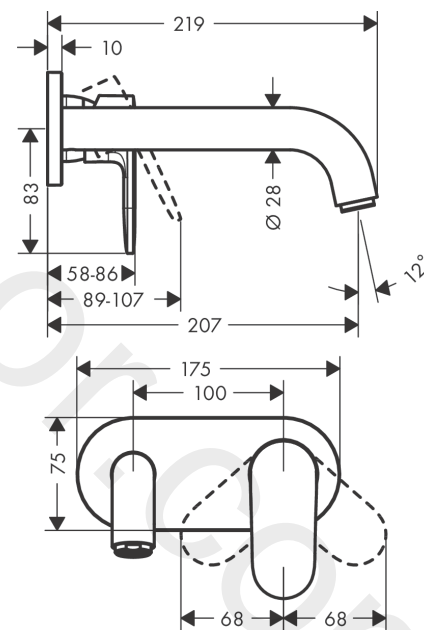

#### product features

- projection: 207 mm
- handle variant: lever handle
- spray type: normal spray
- maximum flow rate at 3 bar: 5 l/min
- ceramic cartridge
- suitable for continuous flow water heaters
- connection type: basic set
- connection dimension: DN15
- handle can be positioned on the right or left, depending on the basic set installation
- EU taxonomy: max. 6 l/min - Substantial Contribution (SC) possible
- WRAS 2204082
- WRAS 2204082 - Approval letter

### Scale drawing

**Vernis Blend**

**Single lever basin mixer for concealed installation wall-mounted with spout 20,7 cm**

Finish: **Matt Black** Article Number: **71576670**

**Flowchart**

**Vernis Blend**

**Single lever basin mixer for concealed installation wall-mounted with spout 20,7 cm**

Finish: **Matt Black** Article Number: **71576670**

**Exploded Drawing**

Year of production: >04/21

### Spare part list

Year of production: >04/21

Pos.	Description	Article Number	Price	PU
1	spout cpl.	93710670	£ 76,00	1
2	aerator M24x1	92254670	£ 64,00	1
3	hollow set screw M5x5	98446000	£ 3,30	1
4	handle	93678670	£ 51,00	1
5	screw cover	96338000	£ 3,30	1
6	sleeve	98790670	£ 51,00	1
7	nut	95622000	£ 43,00	1
8	O-ring 39x1,5	98400000	£ 3,30	1
9	cartridge, assy	92730000	£ 35,00	1
10	locking screw for handle	95140000	£ 6,10	1
11	seal	95008000	£ 9,00	1
12	adapter for cartridge	95779000	£ 16,10	1
13	O-ring 26x2	98147000	£ 3,30	1
14	escutcheon	93714XXX	> £ 43,00	-
15	connecting thread G½	93771000	£ 25,00	1
16	O-ring 13x2	98128000	£ 3,30	1
a	base body	13622180	£ 355,00	1
b	waste	50001670	£ 99,36	1
c	extension set 25 mm for 13622180	31971000	£ 169,00	1