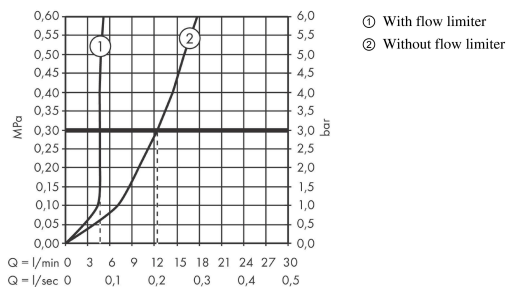

Vernis Blend

Single lever basin mixer for concealed installation wall-mounted with spout 20,4 cm

Finish: **Chrome** Article Number: **71576007**

Description

product features

- projection: 204 mm
- handle variant: lever handle
- spray type: normal spray
- maximum flow rate at 3 bar: 5 l/min
- ceramic cartridge
- suitable for continuous flow water heaters
- connection type: basic set
- connection dimension: DN15
- handle can be positioned on the right or left, depending on the basic set installation

Technology

Product image

Scale drawing

Flowchart

Vernis Blend

Single lever basin mixer for concealed installation wall-mounted with spout 20,4 cm

Finish: **Chrome** Article Number: **71576007**

Exploded Drawing