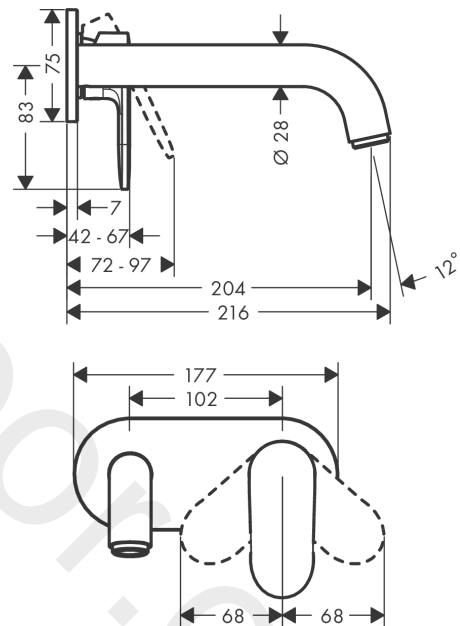

Vernis Blend

Single lever basin mixer for concealed installation wall-mounted with spout 20,4 cm

Finish: **Chrome** Article Number: **71576007**

Description

product features

- projection: 204 mm
- handle variant: lever handle
- spray type: normal spray
- maximum flow rate at 3 bar: 5 l/min
- ceramic cartridge
- suitable for continuous flow water heaters
- connection type: basic set
- connection dimension: DN15
- handle can be positioned on the right or left, depending on the basic set installation

Technology

Product image

Scale drawing

Flowchart

Vernis Blend

Single lever basin mixer for concealed installation wall-mounted with spout 20,4 cm

Finish: **Chrome** Article Number: **71576007**

Exploded Drawing

Year of production: >04/20

Vernis Blend

Single lever basin mixer for concealed installation wall-mounted with spout 20,4 cm

Finish: **Chrome** Article Number: **71576007**

Spare part list

Year of production: >04/20

Pos.	Description	Article Number	Price	PU
1	-	93710007	-	1
2	aerator M24x1	92254000	£ 43,00	1
3	hollow set screw M5x5	98446000	£ 3,30	1
4	-	93678007	-	1
5	screw cover	96338000	£ 3,30	1
6	flange	93680000	£ 9,00	1
7	escutcheon	93714007	-	1
8	connecting thread G½	93771000	£ 25,00	1
9	O-ring 13x2	98128000	£ 3,30	1
a	extension 25 mm	71556007	-	1
b	concealed item	71577187	-	1