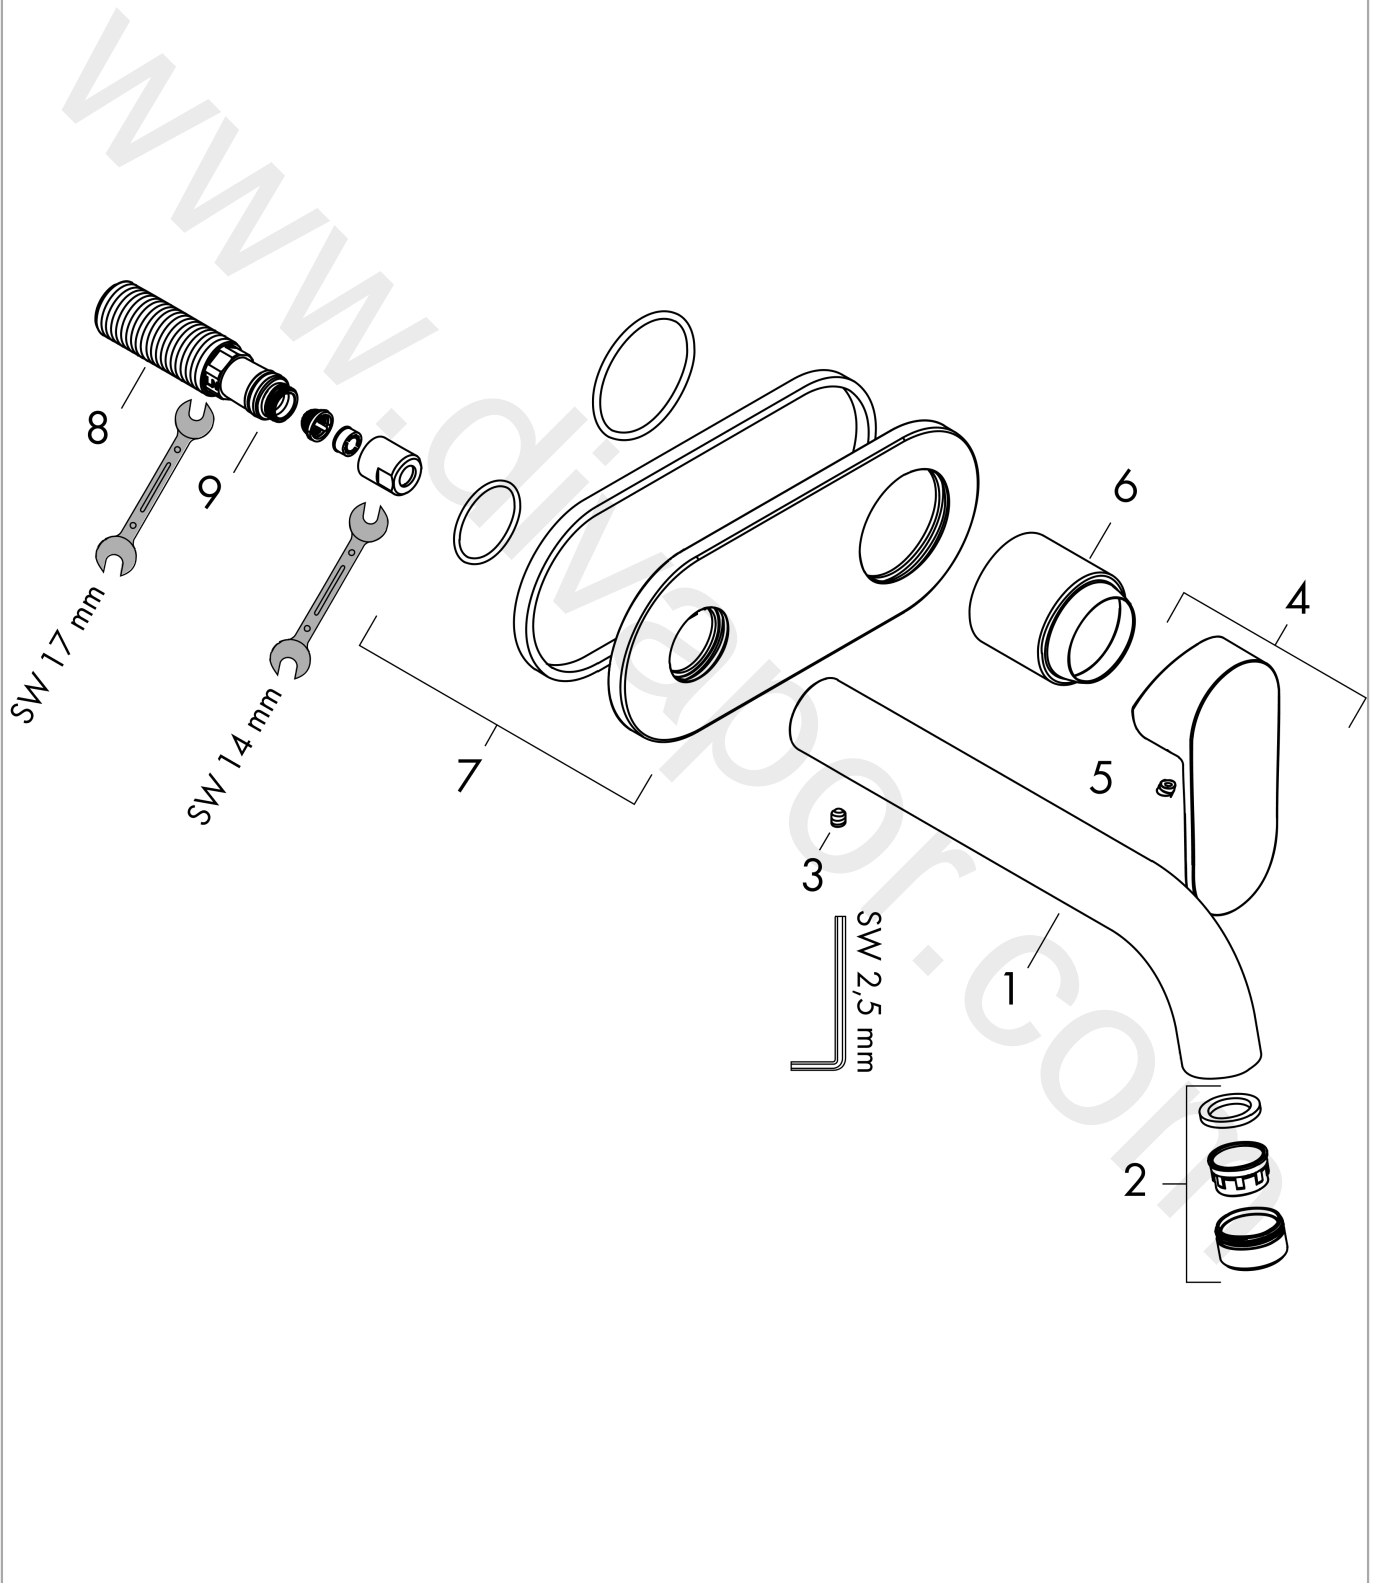

Vernis Blend

Single lever basin mixer for concealed installation wall-mounted with spout 20,4 cm

Finish: **Chrome** Article Number: **71576007**

Description

product features

- projection: 204 mm
- handle variant: lever handle
- spray type: normal spray
- maximum flow rate at 3 bar: 5 l/min
- ceramic cartridge
- suitable for continuous flow water heaters
- connection type: basic set
- connection dimension: DN15
- handle can be positioned on the right or left, depending on the basic set installation

Technology

Product image

Scale drawing

Flowchart

Vernis Blend

Single lever basin mixer for concealed installation wall-mounted with spout 20,4 cm

Finish: **Chrome** Article Number: **71576007**

Exploded Drawing

Year of production: >04/20

Vernis Blend

Single lever basin mixer for concealed installation wall-mounted with spout 20,4 cm

Finish: **Chrome** Article Number: **71576007**

Spare part list

Year of production: >04/20

Pos.	Description	Article Number	Price	PU
1	-	93710007	-	1
2	aerator M24x1	92254000	£ 43,00	1
3	hollow set screw M5x5	98446000	£ 3,30	1
4	-	93678007	-	1
5	screw cover	96338000	£ 3,30	1
6	flange	93680000	£ 9,00	1
7	escutcheon	93714007	-	1
8	connecting thread G½	93771000	£ 25,00	1
9	O-ring 13x2	98128000	£ 3,30	1
a	extension 25 mm	71556007	-	1
b	concealed item	71577187	-	1